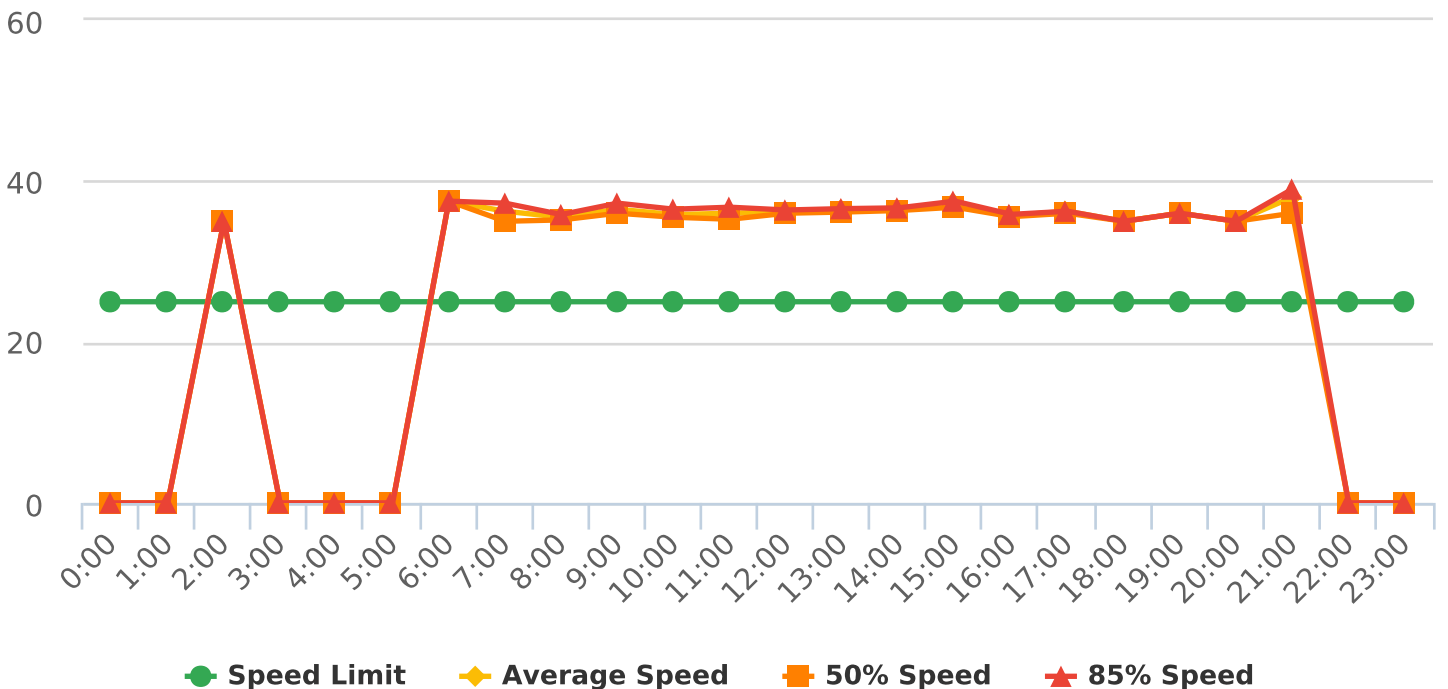

Generated by Jason Gilotty from Evans City-Seven Fields Regional Police on Jan 4, 2019 at 2:43:8 PM

Time of Day: 0:00 to 23:59  
 Dates: 12/14/2018 to 12/20/2018

Site: castle creek boro building, WB

## Overall Summary

Total Days of Data: 7	Minimum Speed: 35
Speed Limit: 25	Maximum Speed: 42
Average Speed: 25.62	Display Status: Speed Display
50th Percentile Speed: 25.34	Average Volume per Day: 15.4
85th Percentile Speed: 25.85	Total Volume: 108
Pace Speed Range: 31-41	