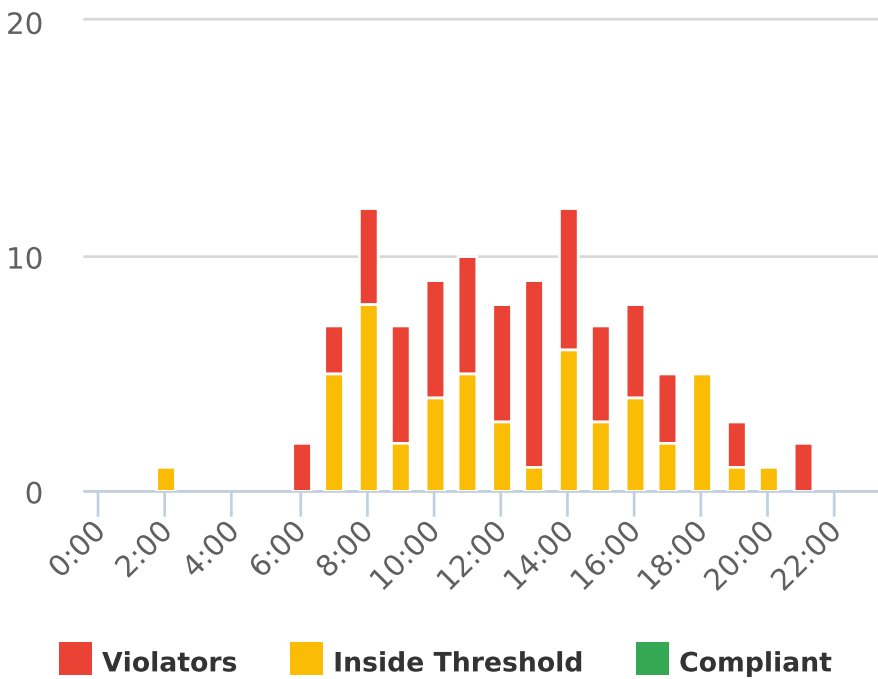

Generated by Jason Gilotty from Evans City-Seven Fields Regional Police on Jan 4, 2019 at 2:43:8 PM

Time of Day: 0:00 to 23:59  
 Dates: 12/14/2018 to 12/20/2018

Site: castle creek boro building, WB

## Overall Summary

Total Days of Data: 7	Minimum Speed: 35
Speed Limit: 25	Maximum Speed: 42
Average Speed: 25.62	Display Status: Speed Display
50th Percentile Speed: 25.34	Average Volume per Day: 15.4
85th Percentile Speed: 25.85	Total Volume: 108
Pace Speed Range: 31-41	