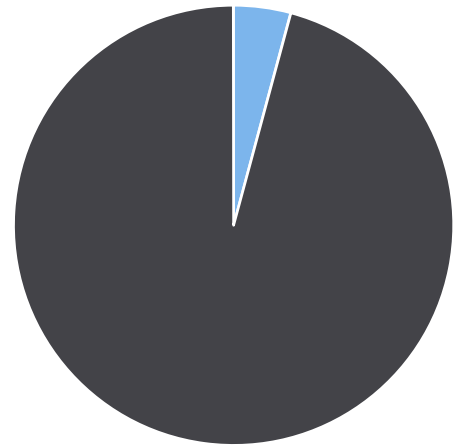

Generated by Jason Gilotty from Evans City-Seven Fields Regional Police on Jan 4, 2019 at 2:43:8 PM

Time of Day: 0:00 to 23:59  
 Dates: 12/14/2018 to 12/20/2018

Site: castle creek boro building, WB

## Overall Summary

Total Days of Data: 7	Minimum Speed: 35
Speed Limit: 25	Maximum Speed: 42
Average Speed: 25.62	Display Status: Speed Display
50th Percentile Speed: 25.34	Average Volume per Day: 15.4
85th Percentile Speed: 25.85	Total Volume: 108
Pace Speed Range: 31-41	