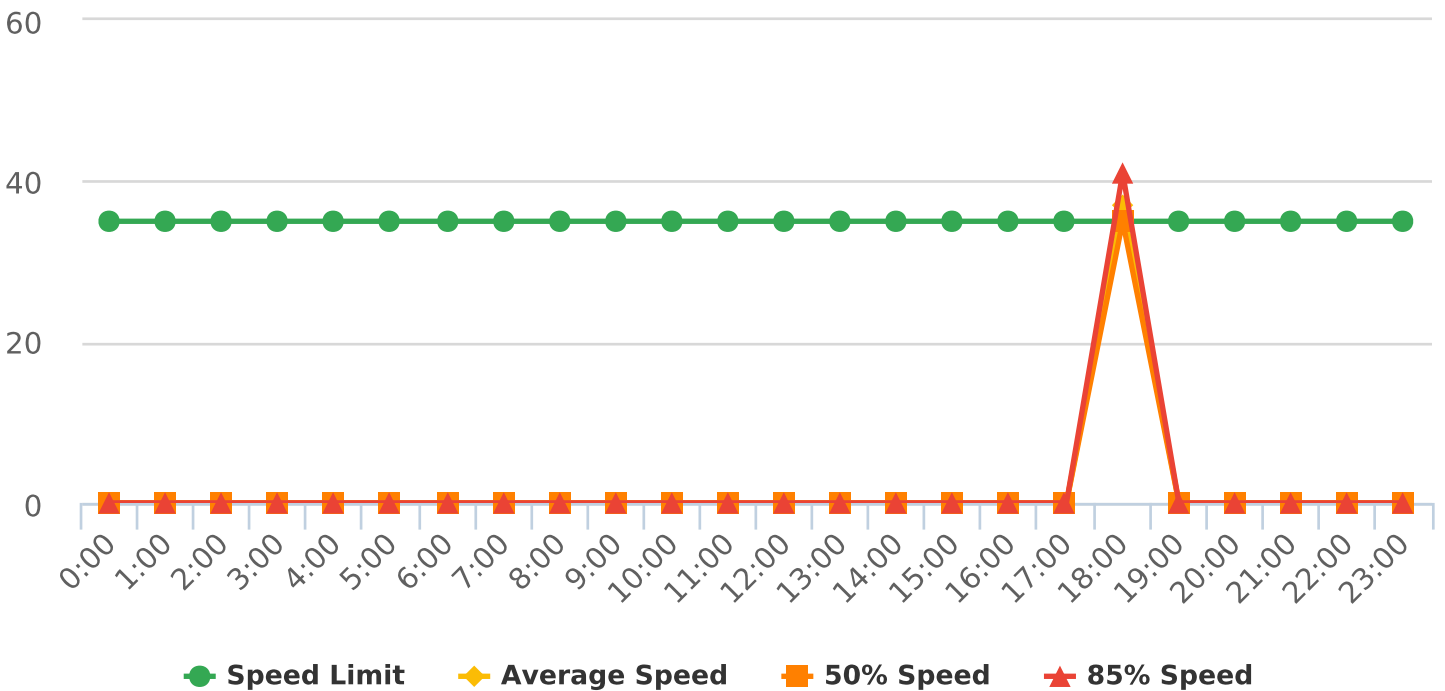

Generated by Jason Gilotty from Evans City-Seven Fields Regional Police on Jan 4, 2019 at 2:50:26 PM

Time of Day: 0:00 to 23:59  
 Dates: 12/7/2018 to 12/10/2018

Site: Franklin Rd, NB

## Overall Summary

Total Days of Data: 3	Minimum Speed: 35
Speed Limit: 35	Maximum Speed: 41
Average Speed: 1.54	Display Status: Speed Display
50th Percentile Speed: 1.46	Average Volume per Day: 1.0
85th Percentile Speed: 1.71	Total Volume: 3
Pace Speed Range: 33-43	