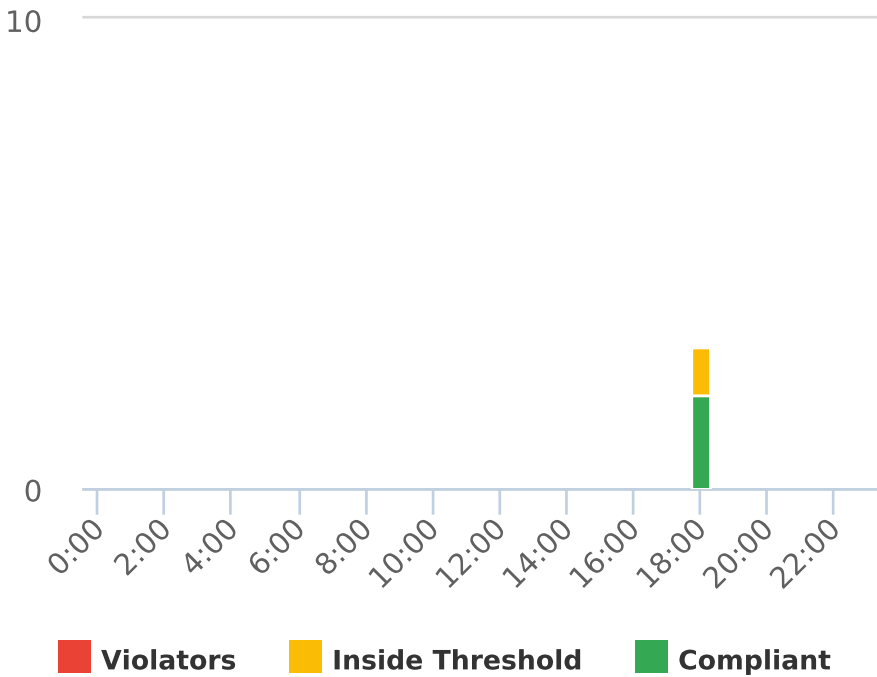

Generated by Jason Gilotty from Evans City-Seven Fields Regional Police on Jan 4, 2019 at 2:50:26 PM

Time of Day: 0:00 to 23:59  
 Dates: 12/7/2018 to 12/10/2018

Site: Franklin Rd, NB

## Overall Summary

Total Days of Data: 3	Minimum Speed: 35
Speed Limit: 35	Maximum Speed: 41
Average Speed: 1.54	Display Status: Speed Display
50th Percentile Speed: 1.46	Average Volume per Day: 1.0
85th Percentile Speed: 1.71	Total Volume: 3
Pace Speed Range: 33-43	