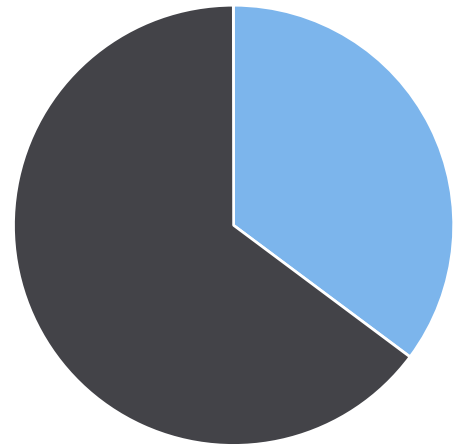

Generated by Jason Gilotty from Evans City-Seven Fields Regional Police on Jan 4, 2019 at 2:49:7 PM

Time of Day: 0:00 to 23:59  
 Dates: 12/11/2018 to 12/17/2018

Site: Van Buren @ South St. , EB

## Overall Summary

Total Days of Data: 7	Minimum Speed: 5
Speed Limit: 25	Maximum Speed: 36
Average Speed: 16.82	Display Status: Display Off
50th Percentile Speed: 16.49	Average Volume per Day: 509.3
85th Percentile Speed: 21.79	Total Volume: 3565
Pace Speed Range: 12-22	