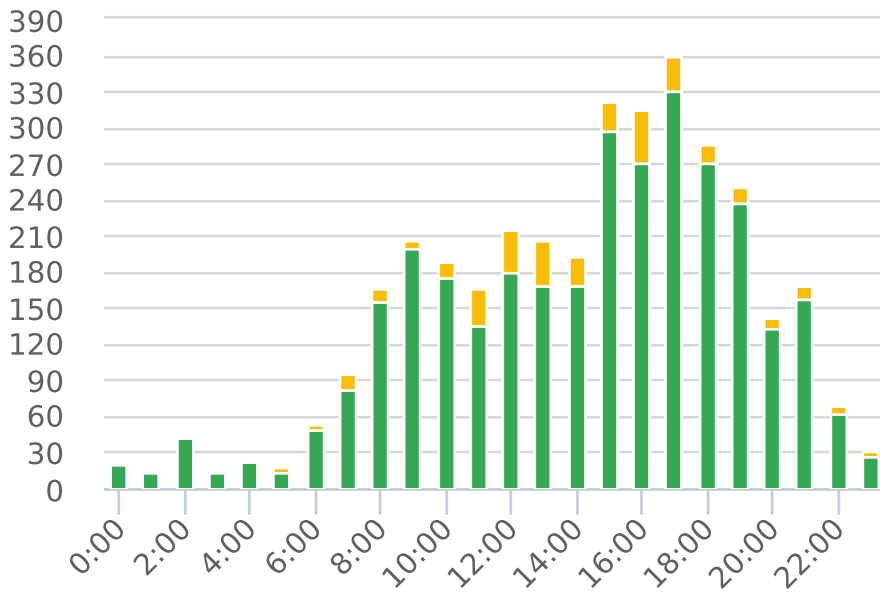

Generated by Jason Gilotty from Evans City-Seven Fields Regional Police on Jan 4, 2019 at 2:49:7 PM

Time of Day: 0:00 to 23:59  
 Dates: 12/11/2018 to 12/17/2018

Site: Van Buren @ South St. , EB

## Overall Summary

Total Days of Data: 7	Minimum Speed: 5
Speed Limit: 25	Maximum Speed: 36
Average Speed: 16.82	Display Status: Display Off
50th Percentile Speed: 16.49	Average Volume per Day: 509.3
85th Percentile Speed: 21.79	Total Volume: 3565
Pace Speed Range: 12-22	

■ **Violators**    
 ■ **Inside Threshold**    
 ■ **Compliant**    
 ■ **Vehicles Slowed**    
 ■ **Other**

● **Speed Limit**    
 ◆ **Average Speed**    
 ■ **50% Speed**    
 ▲ **85% Speed**

Time of Day: 0:00 to 23:59  
Dates: 12/11/2018 to 12/17/2018