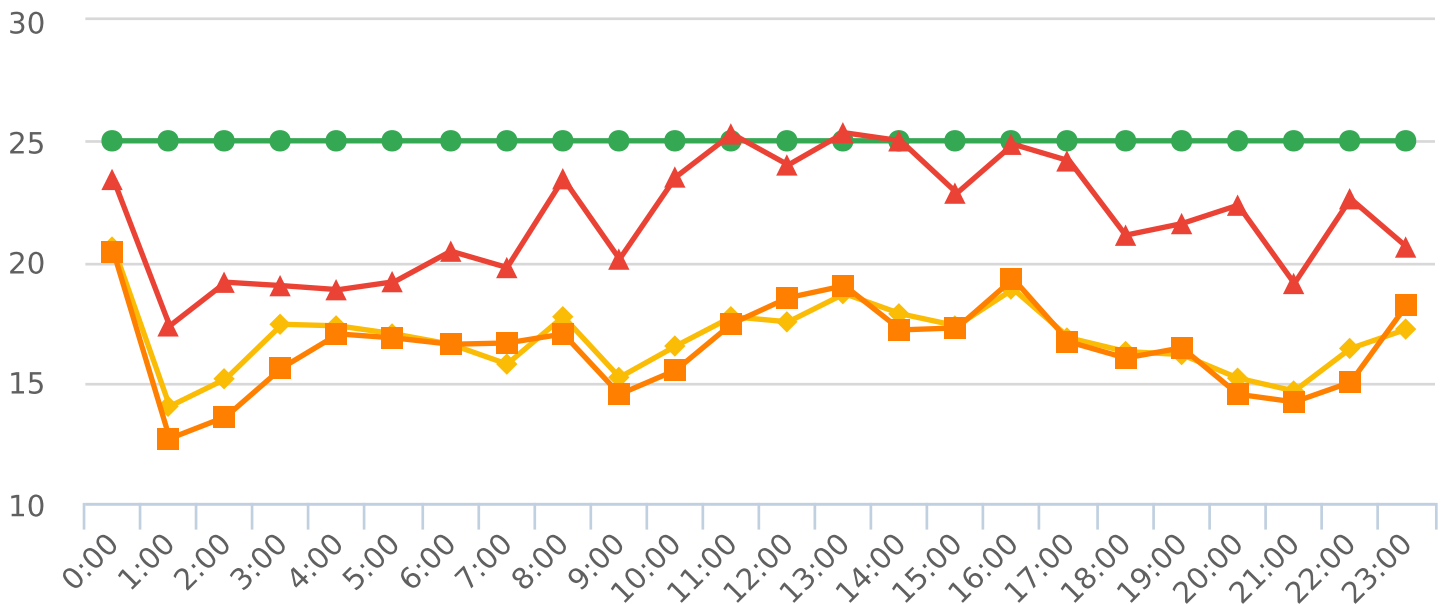

Generated by Jason Gilotty from Evans City-Seven Fields Regional Police on Jan 4, 2019 at 2:49:7 PM

Time of Day: 0:00 to 23:59  
 Dates: 12/11/2018 to 12/17/2018

Site: Van Buren @ South St. , EB

## Overall Summary

Total Days of Data: 7	Minimum Speed: 5
Speed Limit: 25	Maximum Speed: 36
Average Speed: 16.82	Display Status: Display Off
50th Percentile Speed: 16.49	Average Volume per Day: 509.3
85th Percentile Speed: 21.79	Total Volume: 3565
Pace Speed Range: 12-22	

■ **Violators**    
 ■ **Inside Threshold**    
 ■ **Compliant**    
 ■ **Vehicles Slowed**    
 ■ **Other**

● **Speed Limit**    
 ◆ **Average Speed**    
 ■ **50% Speed**    
 ▲ **85% Speed**

Time of Day: 0:00 to 23:59  
Dates: 12/11/2018 to 12/17/2018