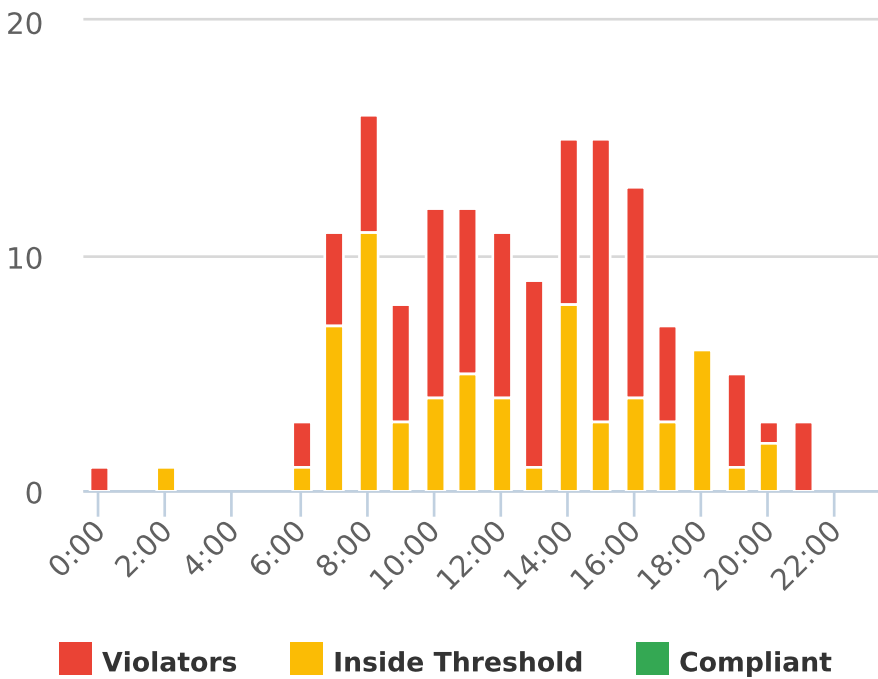

Generated by Lori Brooks from Evans City-Seven Fields Regional Police on May 29, 2019 at 3:23:32 PM

Time of Day: 0:00 to 23:59
 Dates: 12/10/2018 to 1/4/2019

Site: castle creek boro building, WB

Overall Summary

Total Days of Data: 11
 Speed Limit: 25
 Average Speed: 36.28
 50th Percentile Speed: 35.96
 85th Percentile Speed: 36.53
 Pace Speed Range: 31-41

Minimum Speed: 35
 Maximum Speed: 47
 Display Status: Speed Display
 Average Volume per Day: 13.7
 Total Volume: 151