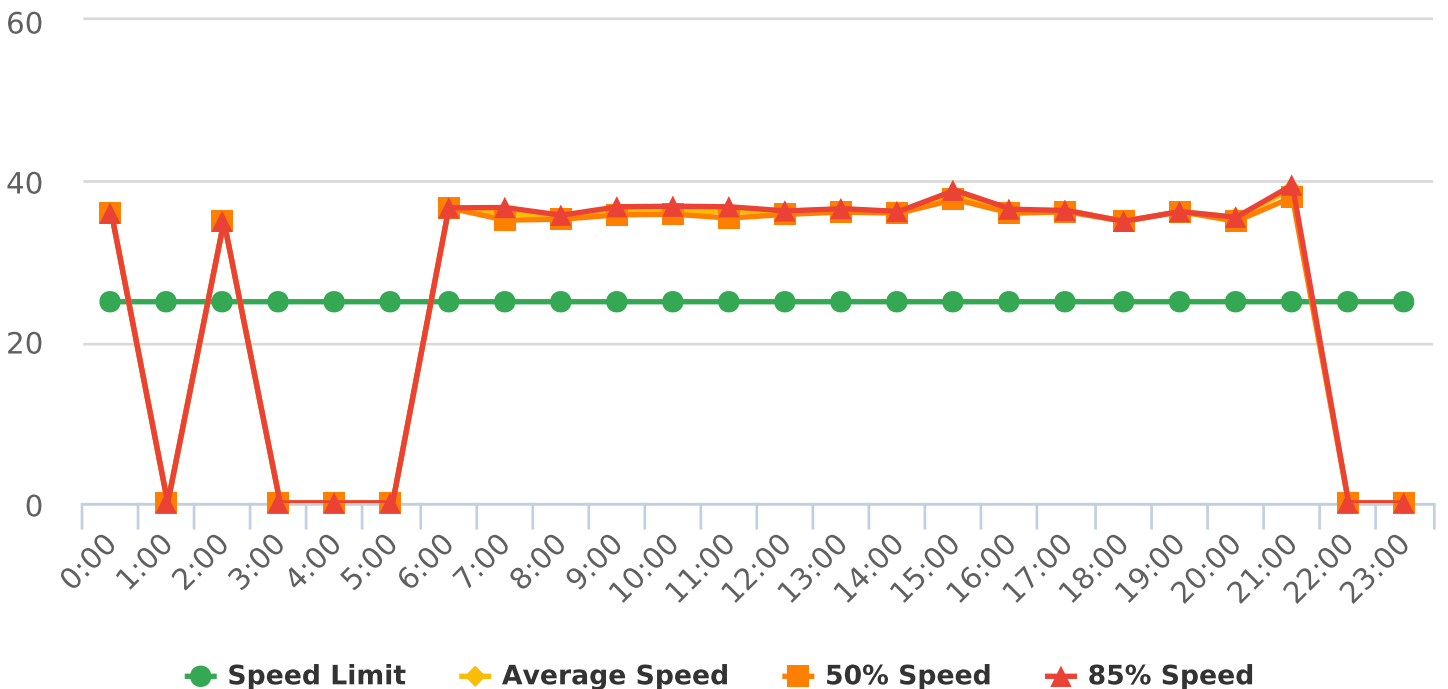

Generated by Lori Brooks from Evans City-Seven Fields Regional Police on May 29, 2019 at 3:23:32 PM

Time of Day: 0:00 to 23:59
 Dates: 12/10/2018 to 1/4/2019

Site: castle creek boro building, WB

Overall Summary

Total Days of Data: 11
 Speed Limit: 25
 Average Speed: 36.28
 50th Percentile Speed: 35.96
 85th Percentile Speed: 36.53
 Pace Speed Range: 31-41

Minimum Speed: 35
 Maximum Speed: 47
 Display Status: Speed Display
 Average Volume per Day: 13.7
 Total Volume: 151