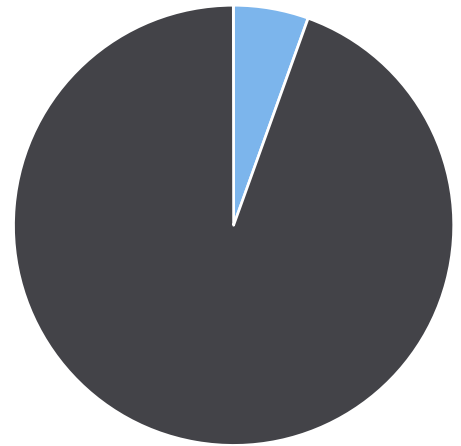

Generated by Lori Brooks from Evans City-Seven Fields Regional Police on May 29, 2019 at 3:23:32 PM

Time of Day: 0:00 to 23:59
 Dates: 12/10/2018 to 1/4/2019

Site: castle creek boro building, WB

Overall Summary

Total Days of Data: 11
 Speed Limit: 25
 Average Speed: 36.28
 50th Percentile Speed: 35.96
 85th Percentile Speed: 36.53
 Pace Speed Range: 31-41

Minimum Speed: 35
 Maximum Speed: 47
 Display Status: Speed Display
 Average Volume per Day: 13.7
 Total Volume: 151