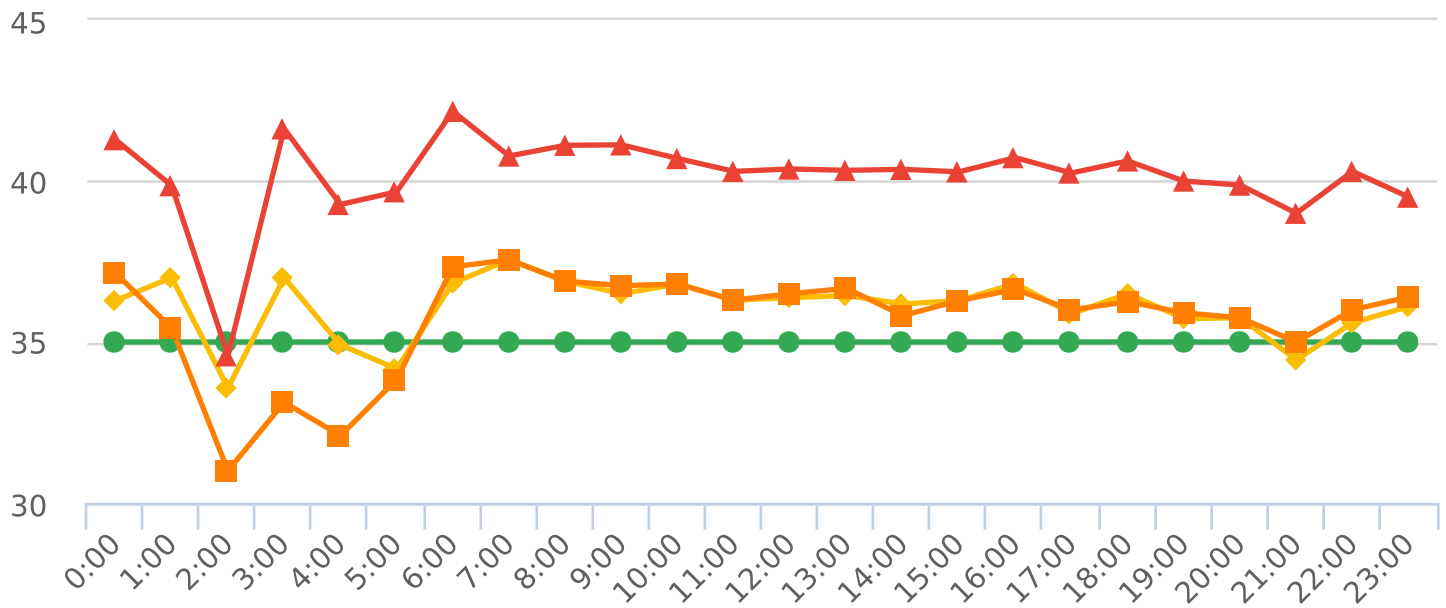

Generated by Lori Brooks from Evans City-Seven Fields Regional Police on May 29, 2019 at 3:10:57 PM

Time of Day: 0:00 to 23:59
 Dates: 5/22/2019 to 5/28/2019

Site: Franklin Rd, NB

Overall Summary

Total Days of Data: 7	Minimum Speed: 5
Speed Limit: 35	Maximum Speed: 76
Average Speed: 36.08	Display Status: Speed Display
50th Percentile Speed: 35.73	Average Volume per Day: 3091.0
85th Percentile Speed: 40.17	Total Volume: 21637
Pace Speed Range: 31-41	

■ Violators
 ■ Inside Threshold
 ■ Compliant
 ■ Vehicles Slowed
 ■ Other

● Speed Limit
 ◆ Average Speed
 ■ 50% Speed
 ▲ 85% Speed

Time of Day: 0:00 to 23:59

Site: Franklin Rd, NB

Dates: 5/22/2019 to 5/28/2019