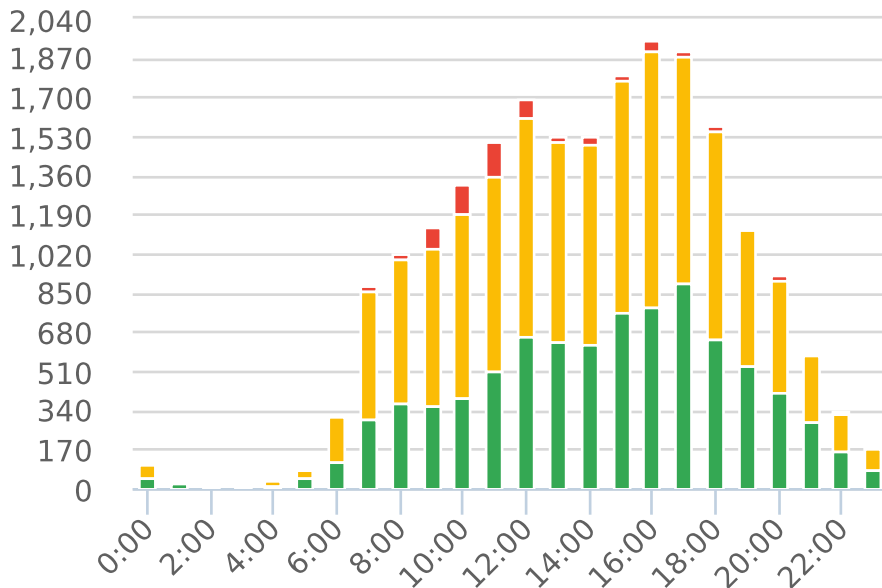

Generated by Lori Brooks from Evans City-Seven Fields Regional Police on May 29, 2019 at 3:10:57 PM

Time of Day: 0:00 to 23:59
 Dates: 5/22/2019 to 5/28/2019

Site: Franklin Rd, NB

Overall Summary

Total Days of Data: 7	Minimum Speed: 5
Speed Limit: 35	Maximum Speed: 76
Average Speed: 36.08	Display Status: Speed Display
50th Percentile Speed: 35.73	Average Volume per Day: 3091.0
85th Percentile Speed: 40.17	Total Volume: 21637
Pace Speed Range: 31-41	

■ Violators
 ■ Inside Threshold
 ■ Compliant
 ■ Vehicles Slowed
 ■ Other

● Speed Limit
 ◆ Average Speed
 ■ 50% Speed
 ▲ 85% Speed

Time of Day: 0:00 to 23:59

Site: Franklin Rd, NB

Dates: 5/22/2019 to 5/28/2019