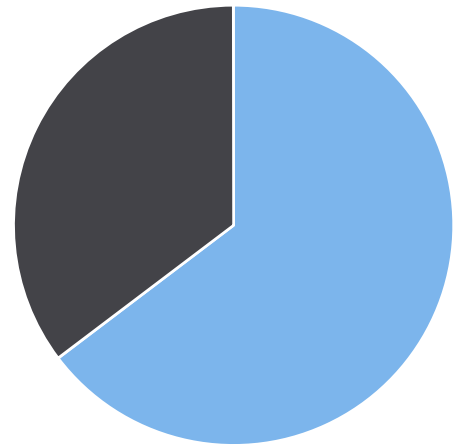

Generated by Lori Brooks from Evans City-Seven Fields Regional Police on May 29, 2019 at 3:10:57 PM

Time of Day: 0:00 to 23:59
 Dates: 5/22/2019 to 5/28/2019

Site: Franklin Rd, NB

Overall Summary

Total Days of Data: 7	Minimum Speed: 5
Speed Limit: 35	Maximum Speed: 76
Average Speed: 36.08	Display Status: Speed Display
50th Percentile Speed: 35.73	Average Volume per Day: 3091.0
85th Percentile Speed: 40.17	Total Volume: 21637
Pace Speed Range: 31-41	

■ Violators
 ■ Inside Threshold
 ■ Compliant
 ■ Vehicles Slowed
 ■ Other

● Speed Limit
 ◆ Average Speed
 ■ 50% Speed
 ▲ 85% Speed

Time of Day: 0:00 to 23:59

Site: Franklin Rd, NB

Dates: 5/22/2019 to 5/28/2019