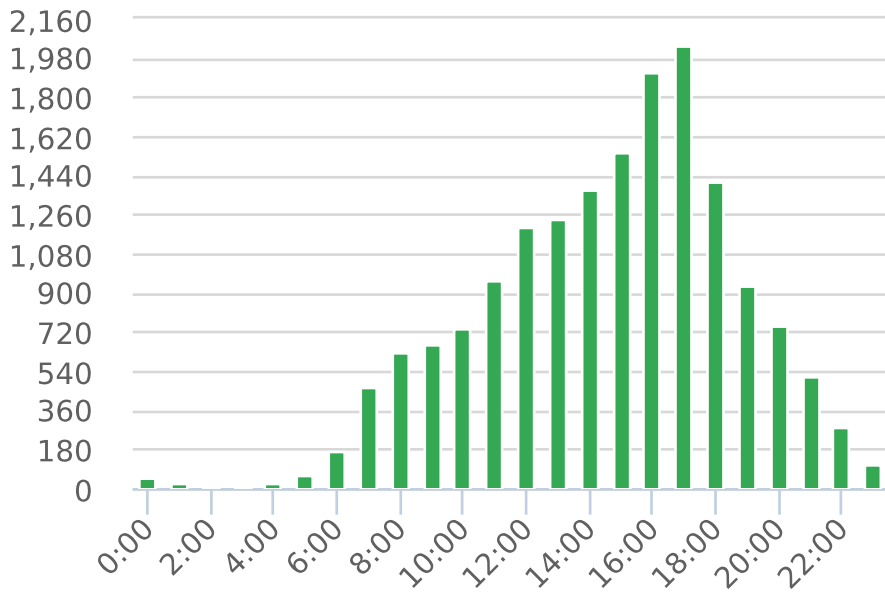

Generated by Lori Brooks from Evans City-Seven Fields Regional Police on May 29, 2019 at 3:15:45 PM

Time of Day: 0:00 to 23:59  
 Dates: 1/29/2019 to 2/8/2019

Site: Mars Crider @ Brookf, EB

## Overall Summary

Total Days of Data: 11  
 Speed Limit: 40  
 Average Speed: 29.31  
 50th Percentile Speed: 28.6  
 85th Percentile Speed: 32.0  
 Pace Speed Range: 25-35

Minimum Speed: 25  
 Maximum Speed: 51  
 Display Status: Speed Display  
 Average Volume per Day: 1565.1  
 Total Volume: 17216