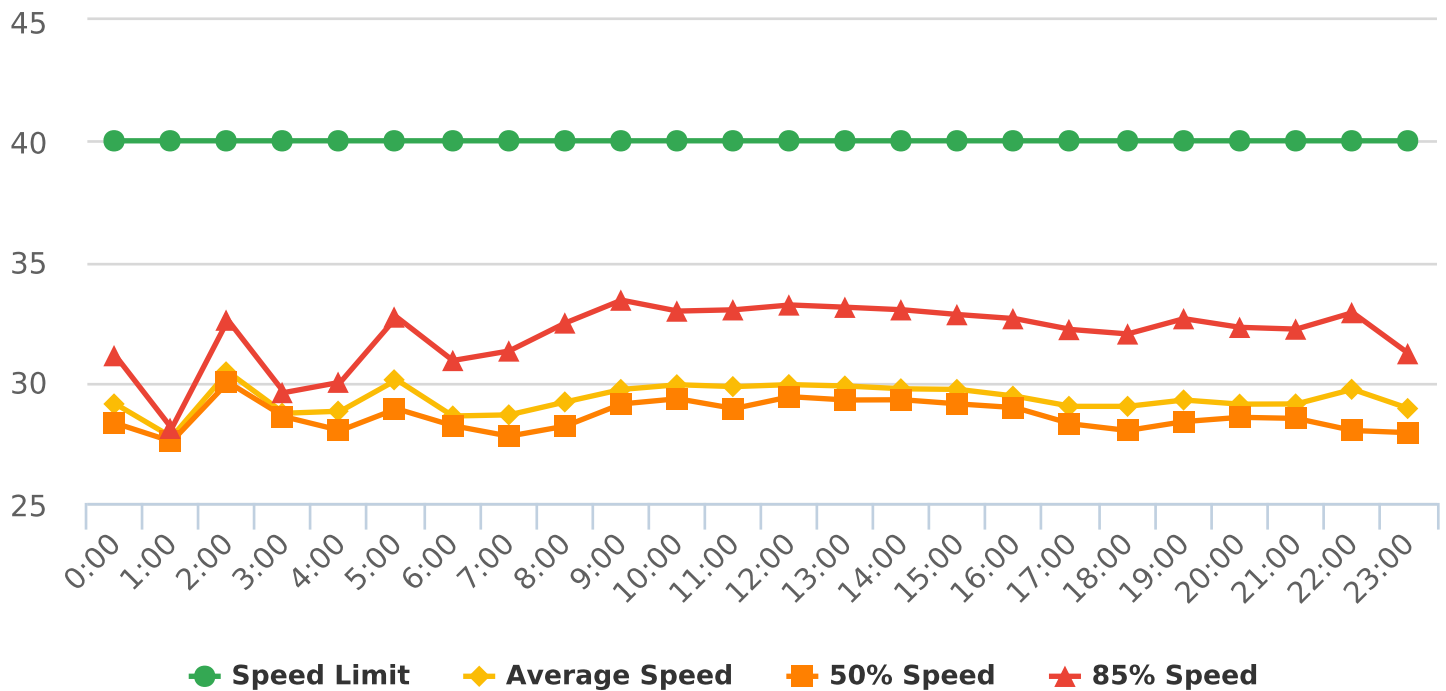

■ **Violators**
■ **Inside Threshold**
■ **Compliant**
■ **Vehicles Slowed**
■ **Other**