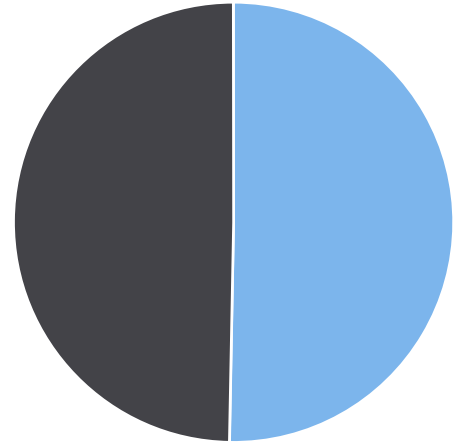

Generated by Lori Brooks from Evans City-Seven Fields Regional Police on May 29, 2019 at 3:15:45 PM

Time of Day: 0:00 to 23:59  
 Dates: 1/29/2019 to 2/8/2019

Site: Mars Crider @ Brookf, EB

## Overall Summary

Total Days of Data: 11  
 Speed Limit: 40  
 Average Speed: 29.31  
 50th Percentile Speed: 28.6  
 85th Percentile Speed: 32.0  
 Pace Speed Range: 25-35

Minimum Speed: 25  
 Maximum Speed: 51  
 Display Status: Speed Display  
 Average Volume per Day: 1565.1  
 Total Volume: 17216