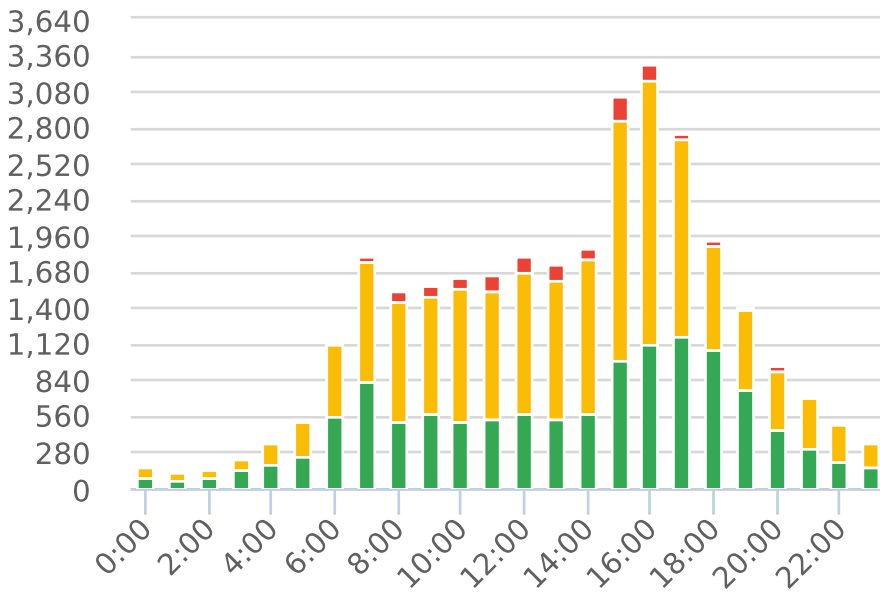

Display Status: Speed Display

Average Volume per Day: 1562.9

Total Volume: 31257

■ Violators
 ■ Inside Threshold
 ■ Compliant
 ■ Vehicles Slowed
 ■ Other

● Speed Limit
 ◆ Average Speed
 ■ 50% Speed
 ▲ 85% Speed

Generated by Lori Brooks from Evans City-Seven Fields Regional Police on May 29, 2019 at 3:17:18 PM

Time of Day: 0:00 to 23:59

Site: May Lane @ Mars EC Road, NB

Dates: 1/18/2019 to 2/6/2019

22:00	Speed Limit Sign, Speed Display	40	522	18	3.4 %	65.3	2.3	5	56	40.4	41.6	45.9	45.3 %
23:00	Speed Display	40	376	26	6.9 %	47.0	3.3	5	59	40.3	40.9	46.2	49.5 %
Total Vol/	Avg Speeds		31257	1323	3.9 %	3883.1	163.9	5	78	39.1	40.0	45.1	44.4 %
Total/Avg	w/o Feedback		9390	246	2.5 %	1173.8	30.8	5	65	37.4	39.0	45.4	46.9 %
Total/Avg	w/ Feedback		21867	1077	4.2 %	2709.3	133.1	5	78	39.5	40.1	45.0	43.9 %