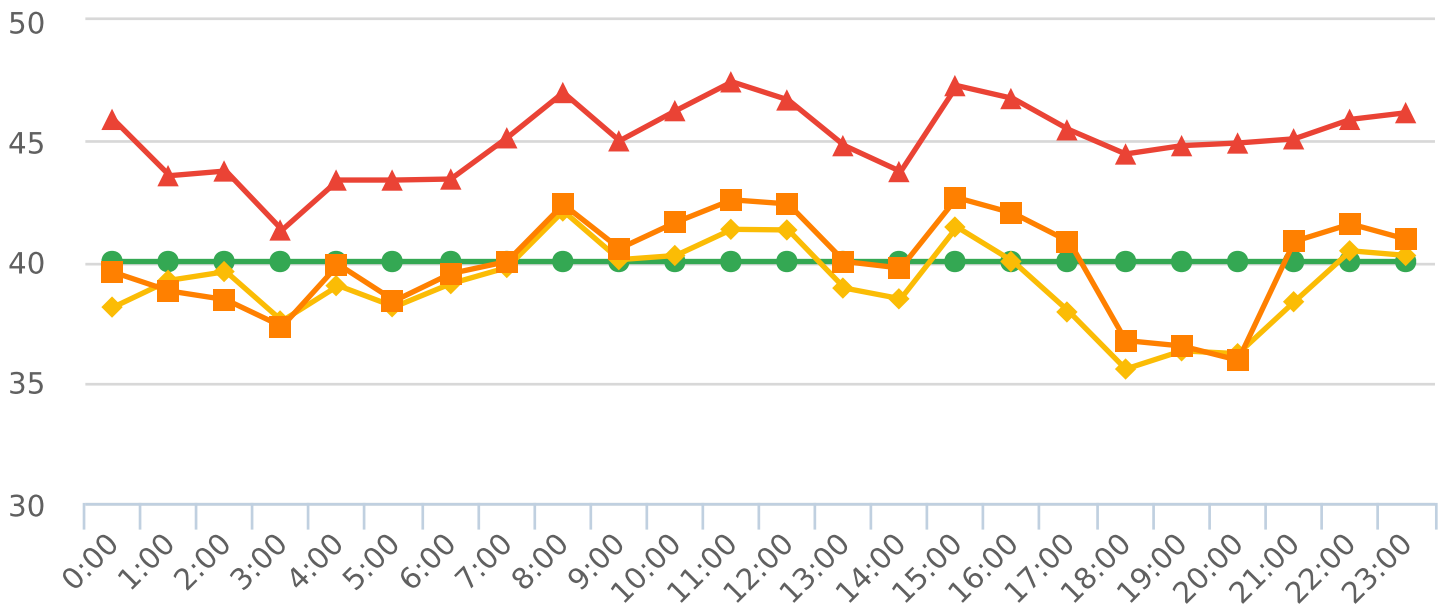

Display Status: Speed Display

Average Volume per Day: 1562.9

Total Volume: 31257

■ Violators
 ■ Inside Threshold
 ■ Compliant
 ■ Vehicles Slowed
 ■ Other

● Speed Limit
 ◆ Average Speed
 ■ 50% Speed
 ▲ 85% Speed

Generated by Lori Brooks from Evans City-Seven Fields Regional Police on May 29, 2019 at 3:17:18 PM

Time of Day: 0:00 to 23:59

Site: May Lane @ Mars EC Road, NB

Dates: 1/18/2019 to 2/6/2019

22:00	Speed Limit Sign, Speed Display	40	522	18	3.4 %	65.3	2.3	5	56	40.4	41.6	45.9	45.3 %
23:00	Speed Display	40	376	26	6.9 %	47.0	3.3	5	59	40.3	40.9	46.2	49.5 %
Total Vol/	Avg Speeds		31257	1323	3.9 %	3883.1	163.9	5	78	39.1	40.0	45.1	44.4 %
Total/Avg	w/o Feedback		9390	246	2.5 %	1173.8	30.8	5	65	37.4	39.0	45.4	46.9 %
Total/Avg	w/ Feedback		21867	1077	4.2 %	2709.3	133.1	5	78	39.5	40.1	45.0	43.9 %