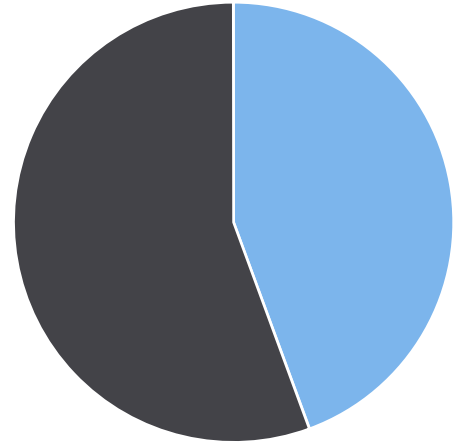

Generated by Lori Brooks from Evans City-Seven Fields Regional Police on May 29, 2019 at 3:17:18 PM

Time of Day: 0:00 to 23:59
 Dates: 1/18/2019 to 2/6/2019

Site: May Lane @ Mars EC Road, NB

Overall Summary

Display Status: Speed Display

Average Volume per Day: 1562.9

Total Volume: 31257

■ Violators
 ■ Inside Threshold
 ■ Compliant
 ■ Vehicles Slowed
 ■ Other

● Speed Limit
 ◆ Average Speed
 ■ 50% Speed
 ▲ 85% Speed