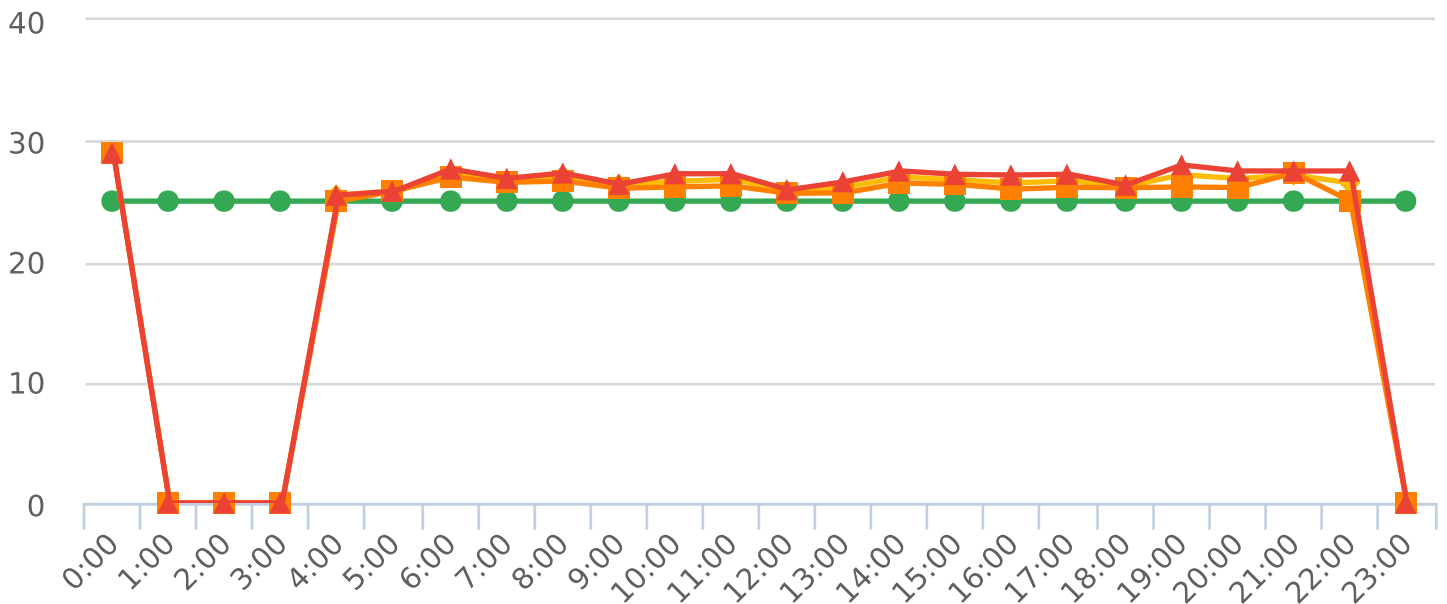

Generated by Lori Brooks from Evans City-Seven Fields Regional Police on May 29, 2019 at 3:18:46 PM

Time of Day: 0:00 to 23:59
 Dates: 3/31/2019 to 5/22/2019

Site: Northridge Dr, SB

Overall Summary

Total Days of Data: 15
 Speed Limit: 25
 Average Speed: 26.71
 50th Percentile Speed: 26.29
 85th Percentile Speed: 27.08
 Pace Speed Range: 22-32

Minimum Speed: 25
 Maximum Speed: 37
 Display Status: Speed Display
 Average Volume per Day: 25.2
 Total Volume: 378

■ Violators
 ■ Inside Threshold
 ■ Compliant
 ■ Vehicles Slowed
 ■ Other

● Speed Limit
 ◆ Average Speed
 ■ 50% Speed
 ▲ 85% Speed