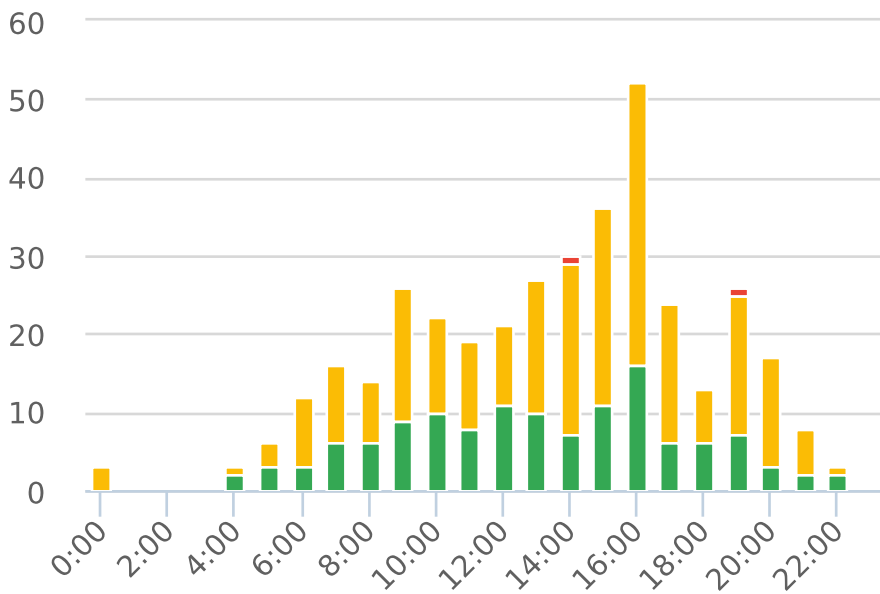

Generated by Lori Brooks from Evans City-Seven Fields Regional Police on May 29, 2019 at 3:18:46 PM

Time of Day: 0:00 to 23:59
 Dates: 3/31/2019 to 5/22/2019

Site: Northridge Dr, SB

Overall Summary

Total Days of Data: 15
 Speed Limit: 25
 Average Speed: 26.71
 50th Percentile Speed: 26.29
 85th Percentile Speed: 27.08
 Pace Speed Range: 22-32

Minimum Speed: 25
 Maximum Speed: 37
 Display Status: Speed Display
 Average Volume per Day: 25.2
 Total Volume: 378

■ Violators
 ■ Inside Threshold
 ■ Compliant
 ■ Vehicles Slowed
 ■ Other

● Speed Limit
 ◆ Average Speed
 ■ 50% Speed
 ▲ 85% Speed