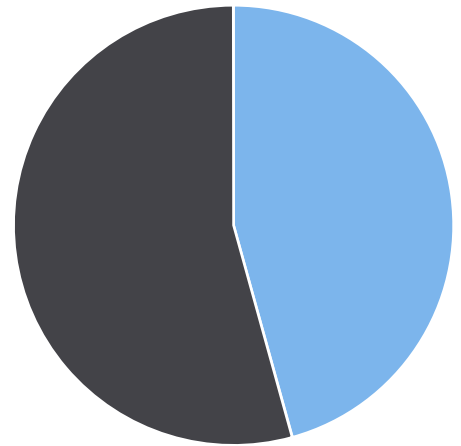

Generated by Lori Brooks from Evans City-Seven Fields Regional Police on May 29, 2019 at 3:18:46 PM

Time of Day: 0:00 to 23:59
 Dates: 3/31/2019 to 5/22/2019

Site: Northridge Dr, SB

Overall Summary

Total Days of Data: 15
 Speed Limit: 25
 Average Speed: 26.71
 50th Percentile Speed: 26.29
 85th Percentile Speed: 27.08
 Pace Speed Range: 22-32

Minimum Speed: 25
 Maximum Speed: 37
 Display Status: Speed Display
 Average Volume per Day: 25.2
 Total Volume: 378

■ Violators
 ■ Inside Threshold
 ■ Compliant
 ■ Vehicles Slowed
 ■ Other

● Speed Limit
 ◆ Average Speed
 ■ 50% Speed
 ▲ 85% Speed