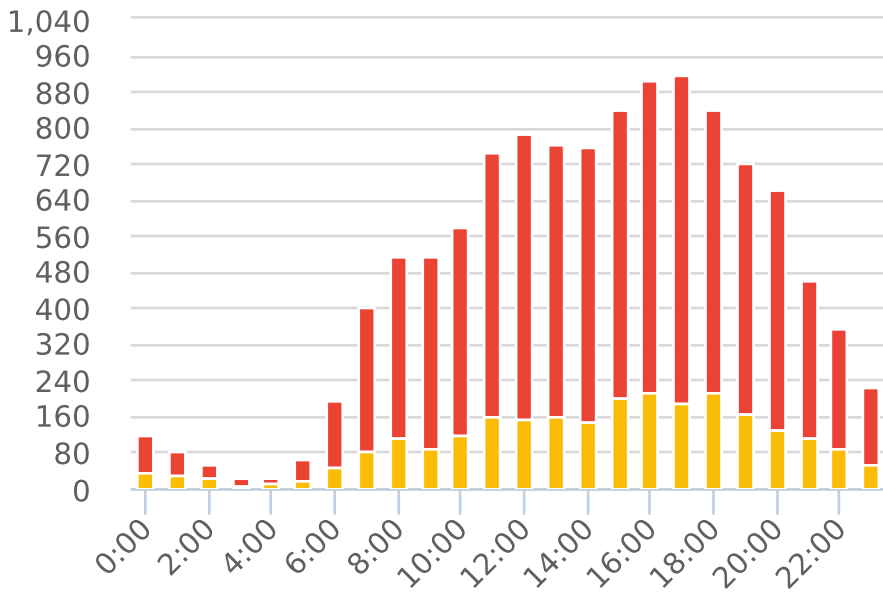

Generated by Lori Brooks from Evans City-Seven Fields Regional Police on Aug 23, 2019 at 4:15:41 PM

Time of Day: 0:00 to 23:59
 Dates: 6/29/2019 to 7/8/2019

Site: castle creek boro building, WB

Overall Summary

Total Days of Data: 10
 Speed Limit: 0
 Average Speed: 18.66
 50th Percentile Speed: 19.69
 85th Percentile Speed: 25.19
 Pace Speed Range: 17-27

Minimum Speed: 5
 Maximum Speed: 41
 Display Status: Speed Display
 Average Volume per Day: 1153.2
 Total Volume: 11532

■ **Violators**
 ■ **Inside Threshold**
 ■ **Compliant**
 ■ **Vehicles Slowed**
 ■ **Other**

● **Speed Limit**
 ◆ **Average Speed**
 ■ **50% Speed**
 ▲ **85% Speed**

Time of Day: 0:00 to 23:59
Dates: 6/29/2019 to 7/8/2019