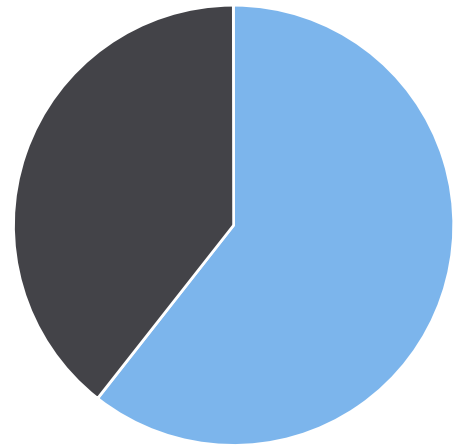

Generated by Lori Brooks from Evans City-Seven Fields Regional Police on Aug 23, 2019 at 4:15:41 PM

Time of Day: 0:00 to 23:59
 Dates: 6/29/2019 to 7/8/2019

Site: castle creek boro building, WB

Overall Summary

Total Days of Data: 10
 Speed Limit: 0
 Average Speed: 18.66
 50th Percentile Speed: 19.69
 85th Percentile Speed: 25.19
 Pace Speed Range: 17-27

Minimum Speed: 5
 Maximum Speed: 41
 Display Status: Speed Display
 Average Volume per Day: 1153.2
 Total Volume: 11532