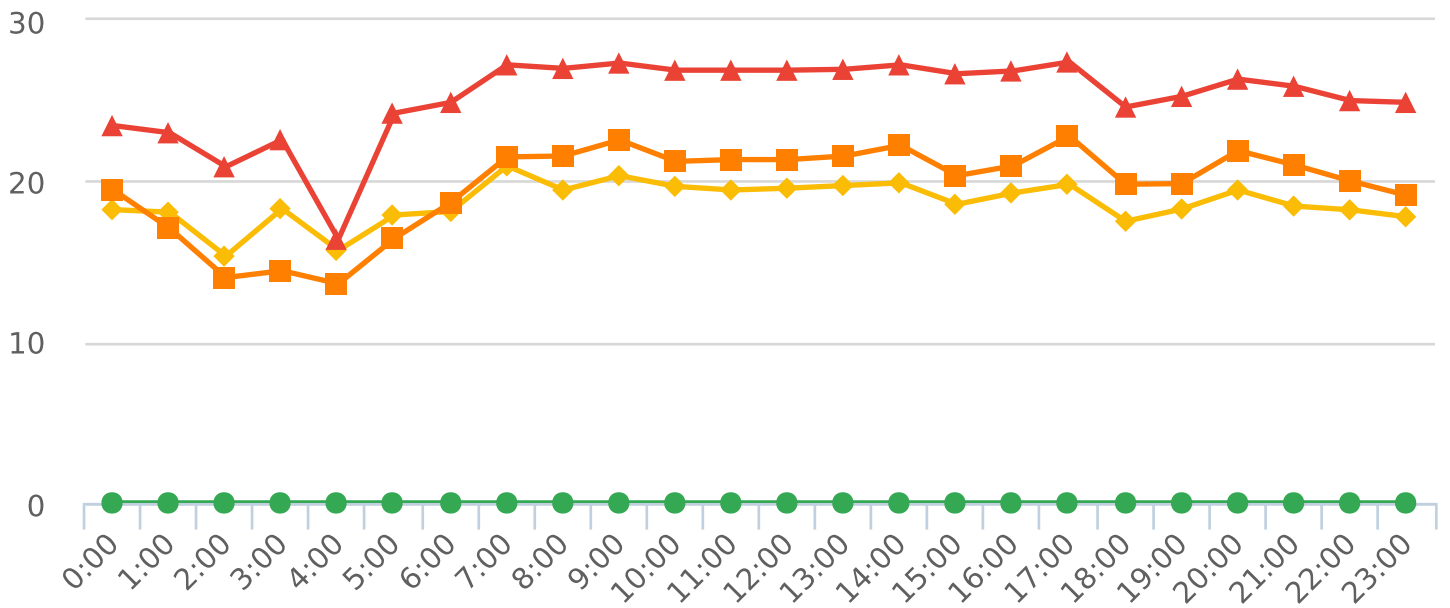

Generated by Lori Brooks from Evans City-Seven Fields Regional Police on Aug 23, 2019 at 4:15:41 PM

Time of Day: 0:00 to 23:59
 Dates: 6/29/2019 to 7/8/2019

Site: castle creek boro building, WB

Overall Summary

Total Days of Data: 10
 Speed Limit: 0
 Average Speed: 18.66
 50th Percentile Speed: 19.69
 85th Percentile Speed: 25.19
 Pace Speed Range: 17-27

Minimum Speed: 5
 Maximum Speed: 41
 Display Status: Speed Display
 Average Volume per Day: 1153.2
 Total Volume: 11532

■ **Violators**
 ■ **Inside Threshold**
 ■ **Compliant**
 ■ **Vehicles Slowed**
 ■ **Other**

● **Speed Limit**
 ◆ **Average Speed**
 ■ **50% Speed**
 ▲ **85% Speed**

Time of Day: 0:00 to 23:59
Dates: 6/29/2019 to 7/8/2019