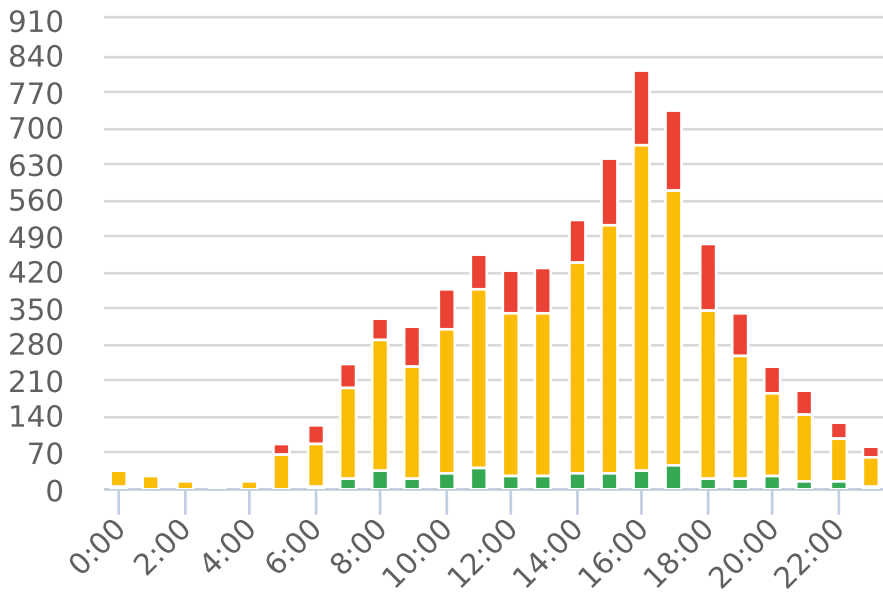

Generated by Lori Brooks from Evans City-Seven Fields Regional Police on Aug 23, 2019 at 4:1:31 PM

Time of Day: 0:00 to 23:59
 Dates: 7/10/2019 to 8/8/2019

Site: Crider Rd, WB

Overall Summary

Total Days of Data: 26
 Speed Limit: 0,25
 Average Speed: 28.57
 50th Percentile Speed: 27.77
 85th Percentile Speed: 31.8
 Pace Speed Range: 24-34

Minimum Speed: 5
 Maximum Speed: 49
 Display Status: Speed Display
 Average Volume per Day: 272.1
 Total Volume: 7075

■ Violators
 ■ Inside Threshold
 ■ Compliant
 ■ Vehicles Slowed
 ■ Other

● Speed Limit
 ◆ Average Speed
 ■ 50% Speed
 ▲ 85% Speed