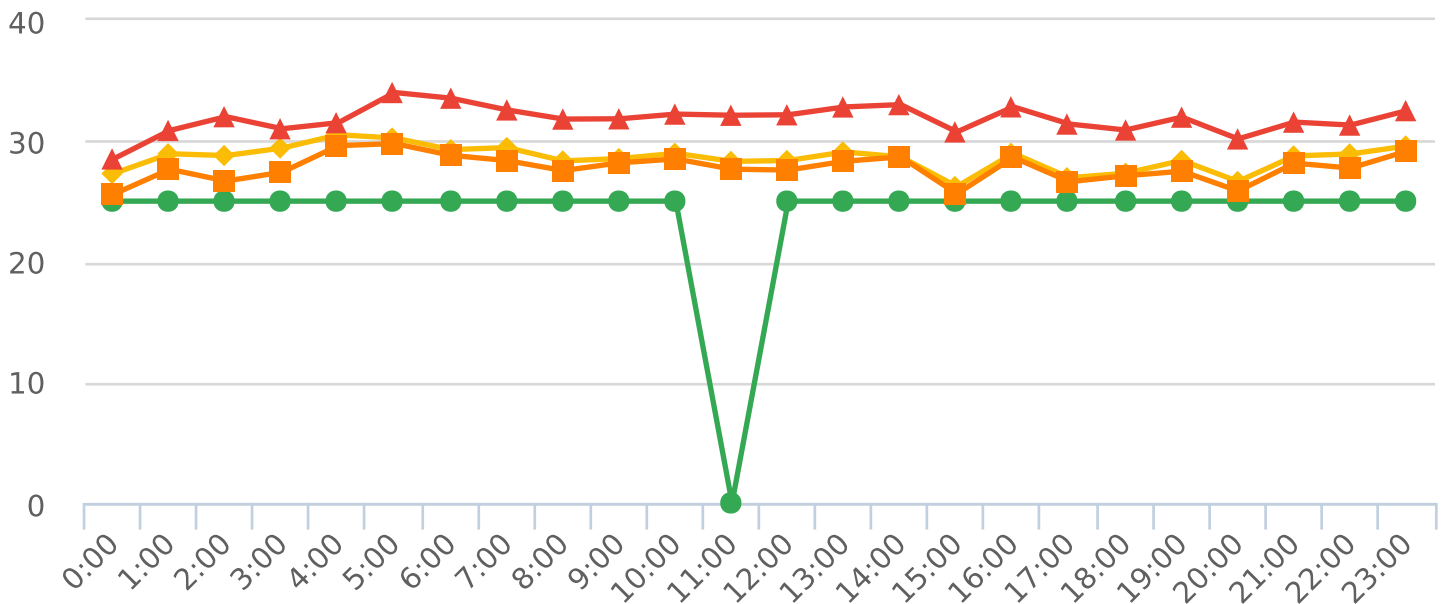

Generated by Lori Brooks from Evans City-Seven Fields Regional Police on Aug 23, 2019 at 4:1:31 PM

Time of Day: 0:00 to 23:59
 Dates: 7/10/2019 to 8/8/2019

Site: Crider Rd, WB

Overall Summary

Total Days of Data: 26
 Speed Limit: 0,25
 Average Speed: 28.57
 50th Percentile Speed: 27.77
 85th Percentile Speed: 31.8
 Pace Speed Range: 24-34

Minimum Speed: 5
 Maximum Speed: 49
 Display Status: Speed Display
 Average Volume per Day: 272.1
 Total Volume: 7075

■ Violators
 ■ Inside Threshold
 ■ Compliant
 ■ Vehicles Slowed
 ■ Other

● Speed Limit
 ◆ Average Speed
 ■ 50% Speed
 ▲ 85% Speed