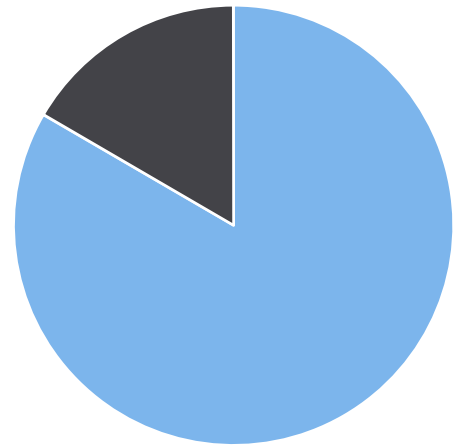

Generated by Lori Brooks from Evans City-Seven Fields Regional Police on Aug 23, 2019 at 4:1:31 PM

Time of Day: 0:00 to 23:59
 Dates: 7/10/2019 to 8/8/2019

Site: Crider Rd, WB

Overall Summary

Total Days of Data: 26
 Speed Limit: 0,25
 Average Speed: 28.57
 50th Percentile Speed: 27.77
 85th Percentile Speed: 31.8
 Pace Speed Range: 24-34

Minimum Speed: 5
 Maximum Speed: 49
 Display Status: Speed Display
 Average Volume per Day: 272.1
 Total Volume: 7075

■ Violators
 ■ Inside Threshold
 ■ Compliant
 ■ Vehicles Slowed
 ■ Other

● Speed Limit
 ◆ Average Speed
 ■ 50% Speed
 ▲ 85% Speed