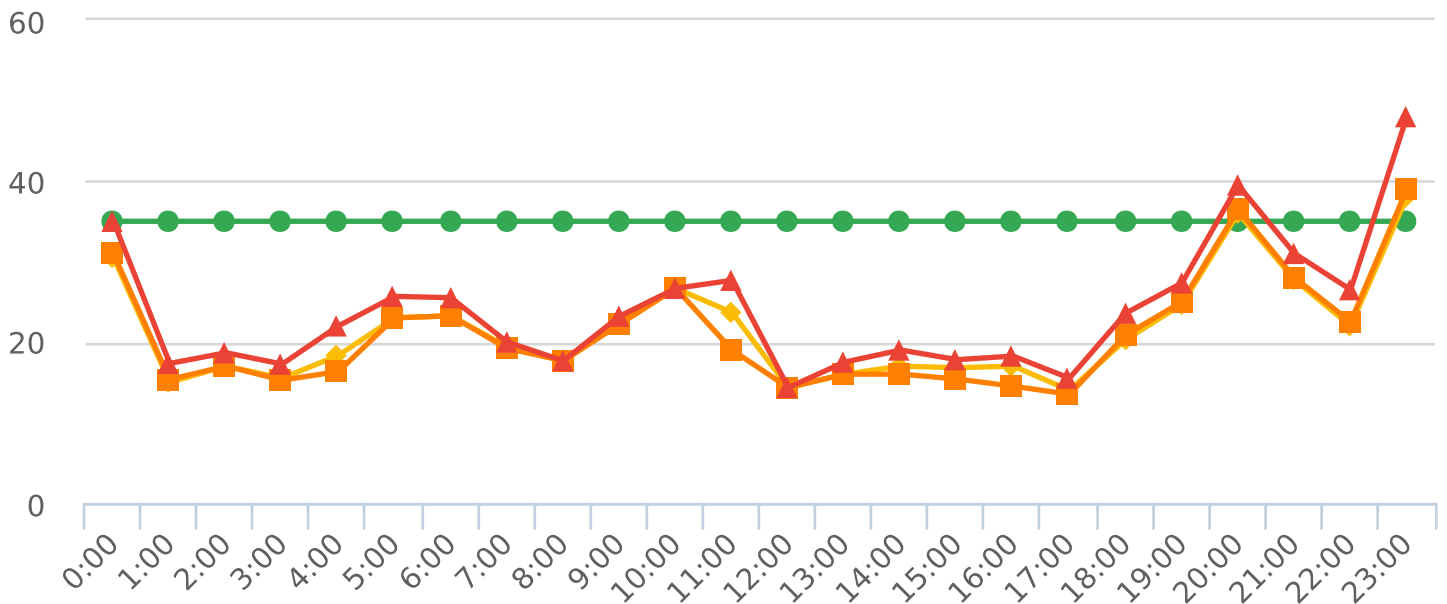

Generated by Lori Brooks from Evans City-Seven Fields Regional Police on Aug 23, 2019 at 4:5:16 PM

Time of Day: 0:00 to 23:59
 Dates: 6/9/2019 to 6/20/2019

Site: Franklin St., NB

Overall Summary

Total Days of Data: 10
 Speed Limit: 35
 Average Speed: 21.51
 50th Percentile Speed: 21.15
 85th Percentile Speed: 23.95
 Pace Speed Range: 16-26

Minimum Speed: 5
 Maximum Speed: 58
 Display Status: Speed Display
 Average Volume per Day: 188.7
 Total Volume: 1887

■ **Violators**
 ■ **Inside Threshold**
 ■ **Compliant**
 ■ **Vehicles Slowed**
 ■ **Other**

● **Speed Limit**
 ◆ **Average Speed**
 ■ **50% Speed**
 ▲ **85% Speed**

Generated by Lori Brooks from Evans City-Seven Fields Regional Police on Aug 23, 2019 at 4:5:16 PM

Time of Day: 0:00 to 23:59

Site: Franklin St., NB