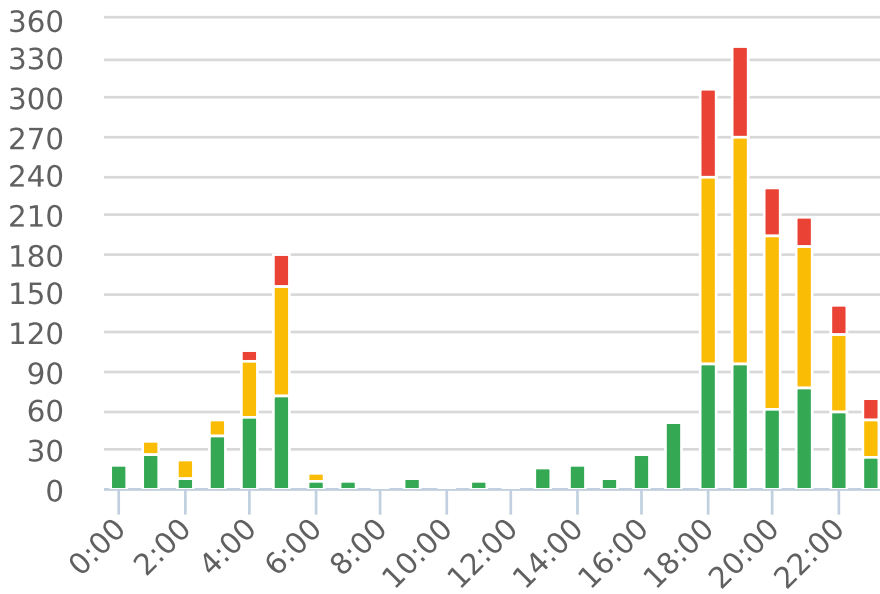

Generated by Lori Brooks from Evans City-Seven Fields Regional Police on Aug 23, 2019 at 4:5:16 PM

Time of Day: 0:00 to 23:59
 Dates: 6/9/2019 to 6/20/2019

Site: Franklin St., NB

Overall Summary

Total Days of Data: 10
 Speed Limit: 35
 Average Speed: 21.51
 50th Percentile Speed: 21.15
 85th Percentile Speed: 23.95
 Pace Speed Range: 16-26

Minimum Speed: 5
 Maximum Speed: 58
 Display Status: Speed Display
 Average Volume per Day: 188.7
 Total Volume: 1887

■ **Violators**
 ■ **Inside Threshold**
 ■ **Compliant**
 ■ **Vehicles Slowed**
 ■ **Other**

● **Speed Limit**
 ◆ **Average Speed**
 ■ **50% Speed**
 ▲ **85% Speed**

Generated by Lori Brooks from Evans City-Seven Fields Regional Police on Aug 23, 2019 at 4:5:16 PM

Time of Day: 0:00 to 23:59

Site: Franklin St., NB