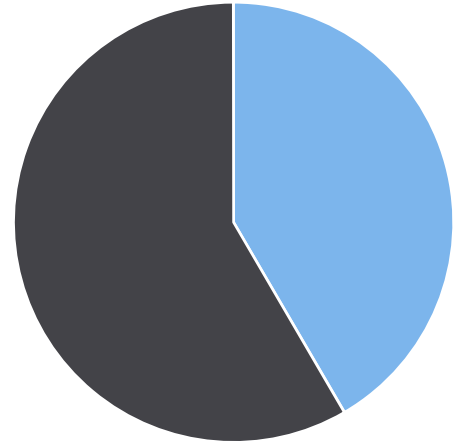

Generated by Lori Brooks from Evans City-Seven Fields Regional Police on Aug 23, 2019 at 4:5:16 PM

Time of Day: 0:00 to 23:59
 Dates: 6/9/2019 to 6/20/2019

Site: Franklin St., NB

Overall Summary

Total Days of Data: 10
 Speed Limit: 35
 Average Speed: 21.51
 50th Percentile Speed: 21.15
 85th Percentile Speed: 23.95
 Pace Speed Range: 16-26

Minimum Speed: 5
 Maximum Speed: 58
 Display Status: Speed Display
 Average Volume per Day: 188.7
 Total Volume: 1887

■ **Violators**
 ■ **Inside Threshold**
 ■ **Compliant**
 ■ **Vehicles Slowed**
 ■ **Other**