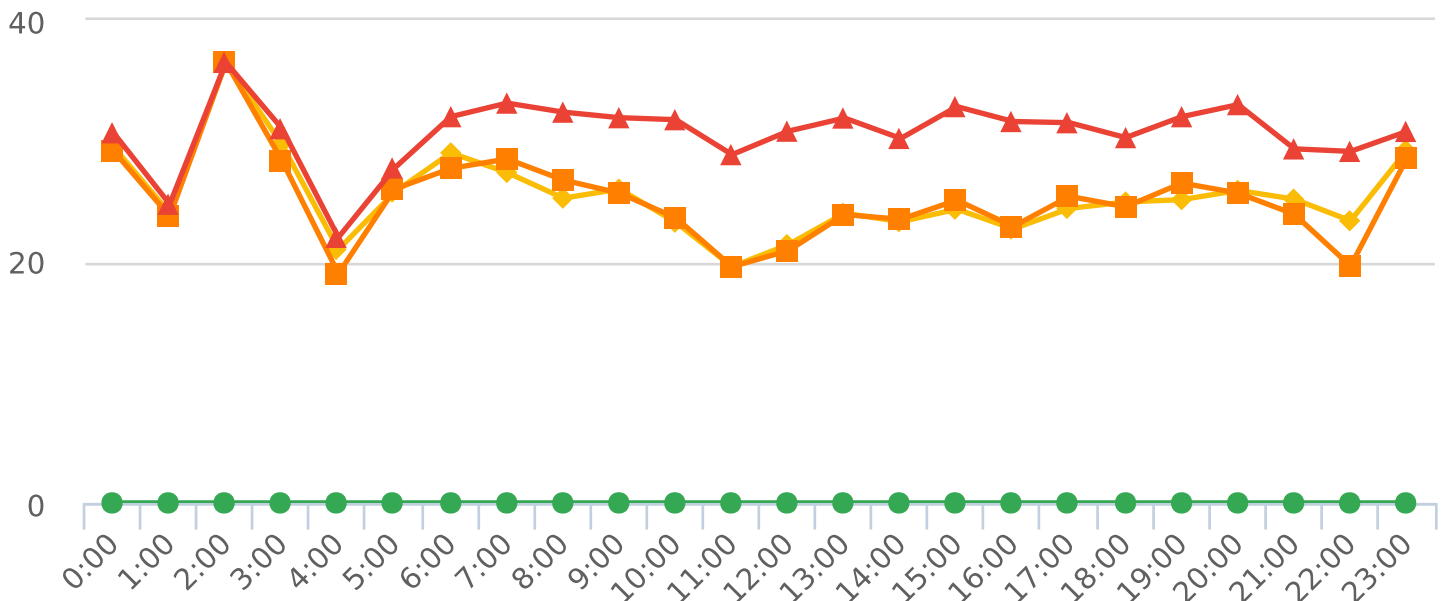

Generated by Lori Brooks from Evans City-Seven Fields Regional Police on Aug 23, 2019 at 4:9:34 PM

Time of Day: 0:00 to 23:59
 Dates: 7/22/2019 to 8/8/2019

Site: Pattison Street, NB

Overall Summary

Total Days of Data: 11
 Speed Limit: 0
 Average Speed: 25.45
 50th Percentile Speed: 25.21
 85th Percentile Speed: 30.67
 Pace Speed Range: 21-31

Minimum Speed: 5
 Maximum Speed: 48
 Display Status: Speed Display
 Average Volume per Day: 251.1
 Total Volume: 2762

Violators **Inside Threshold** **Compliant** **Vehicles Slowed** **Other**

Speed Limit **Average Speed** **50% Speed** **85% Speed**