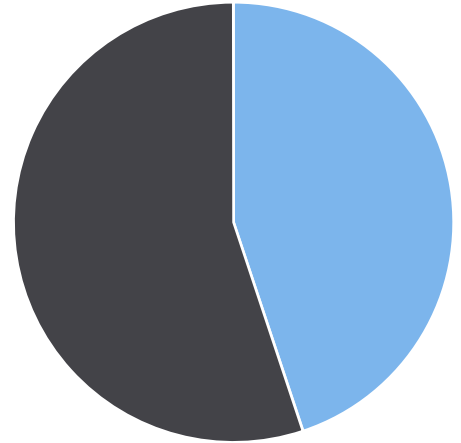

Generated by Lori Brooks from Evans City-Seven Fields Regional Police on Aug 23, 2019 at 4:9:34 PM

Time of Day: 0:00 to 23:59
 Dates: 7/22/2019 to 8/8/2019

Site: Pattison Street, NB

Overall Summary

Total Days of Data: 11
 Speed Limit: 0
 Average Speed: 25.45
 50th Percentile Speed: 25.21
 85th Percentile Speed: 30.67
 Pace Speed Range: 21-31

Minimum Speed: 5
 Maximum Speed: 48
 Display Status: Speed Display
 Average Volume per Day: 251.1
 Total Volume: 2762

Violators **Inside Threshold** **Compliant** **Vehicles Slowed** **Other**

Speed Limit **Average Speed** **50% Speed** **85% Speed**