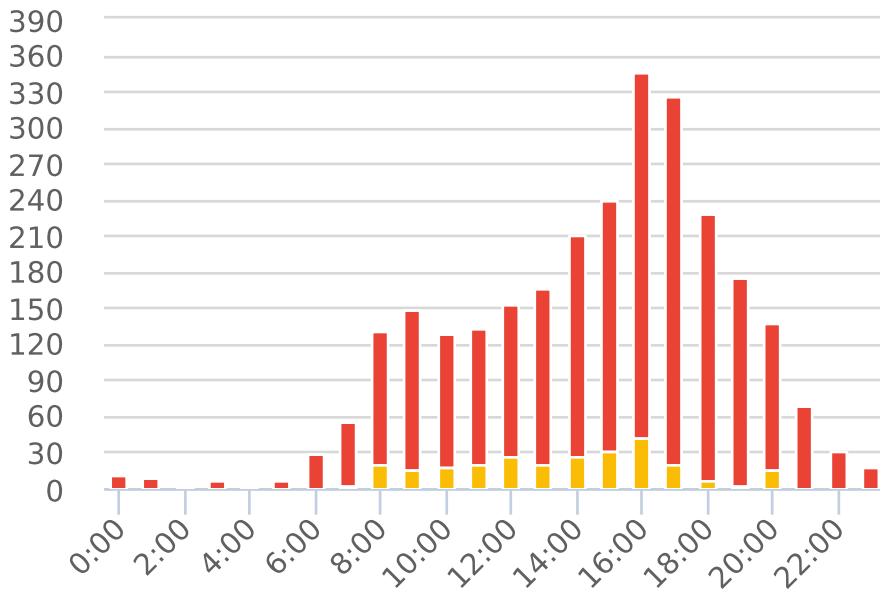

Generated by Lori Brooks from Evans City-Seven Fields Regional Police on Aug 23, 2019 at 4:9:34 PM

Time of Day: 0:00 to 23:59
 Dates: 7/22/2019 to 8/8/2019

Site: Pattison Street, NB

Overall Summary

Total Days of Data: 11
 Speed Limit: 0
 Average Speed: 25.45
 50th Percentile Speed: 25.21
 85th Percentile Speed: 30.67
 Pace Speed Range: 21-31

Minimum Speed: 5
 Maximum Speed: 48
 Display Status: Speed Display
 Average Volume per Day: 251.1
 Total Volume: 2762

Violators **Inside Threshold** **Compliant** **Vehicles Slowed** **Other**

Speed Limit **Average Speed** **50% Speed** **85% Speed**