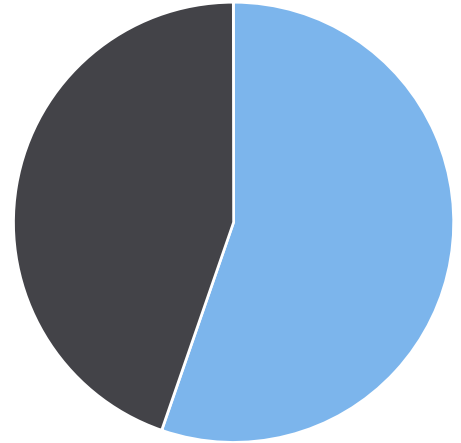

Generated by Lori Brooks from Evans City-Seven Fields Regional Police on Aug 23, 2019 at 3:57:44 PM

Time of Day: 0:00 to 23:59
 Dates: 7/8/2019 to 7/13/2019

Site: 68 EDCO park, EB

Overall Summary

Total Days of Data: 6	Minimum Speed: 5
Speed Limit: 25	Maximum Speed: 61
Average Speed: 25.26	Display Status: Speed Display
50th Percentile Speed: 25.29	Average Volume per Day: 9975.5
85th Percentile Speed: 29.74	Total Volume: 59853
Pace Speed Range: 21-31	