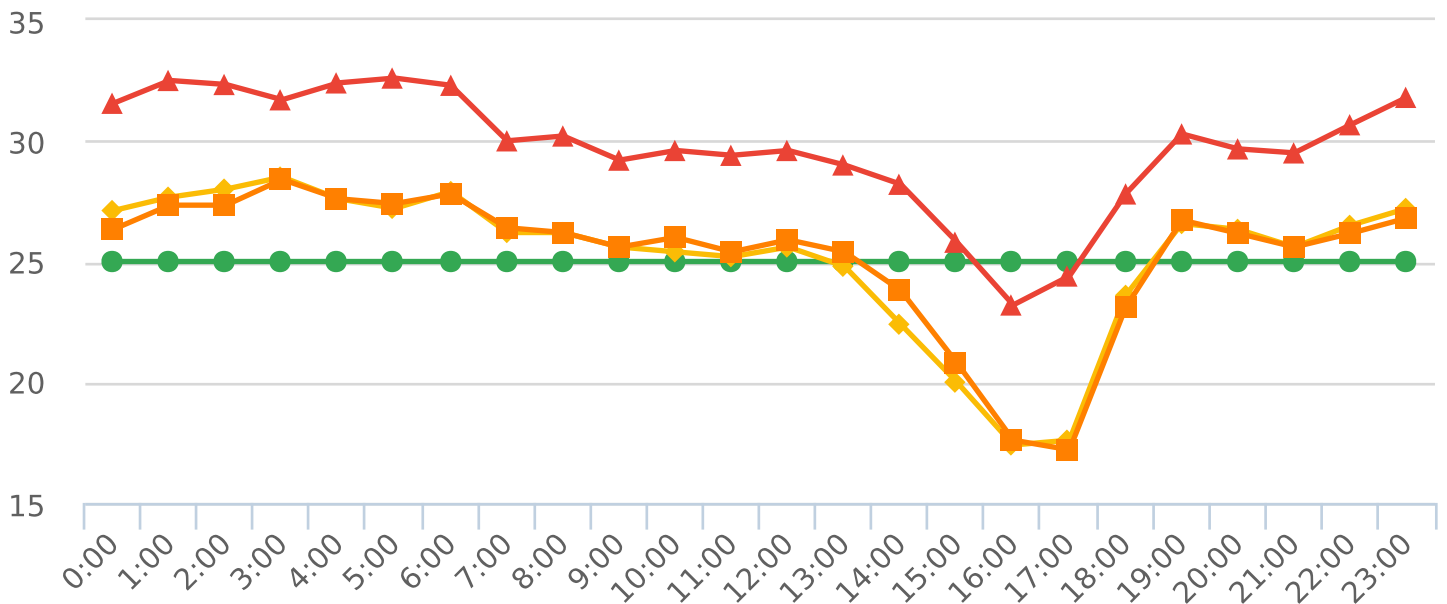

Generated by Lori Brooks from Evans City-Seven Fields Regional Police on Aug 23, 2019 at 3:57:44 PM

Time of Day: 0:00 to 23:59
 Dates: 7/8/2019 to 7/13/2019

Site: 68 EDCO park, EB

Overall Summary

Total Days of Data: 6	Minimum Speed: 5
Speed Limit: 25	Maximum Speed: 61
Average Speed: 25.26	Display Status: Speed Display
50th Percentile Speed: 25.29	Average Volume per Day: 9975.5
85th Percentile Speed: 29.74	Total Volume: 59853
Pace Speed Range: 21-31	

■ Violators
 ■ Inside Threshold
 ■ Compliant
 ■ Vehicles Slowed
 ■ Other

● Speed Limit
 ◆ Average Speed
 ■ 50% Speed
 ▲ 85% Speed

Time of Day: 0:00 to 23:59

Site: 68 EDCO park, EB

Dates: 7/8/2019 to 7/13/2019