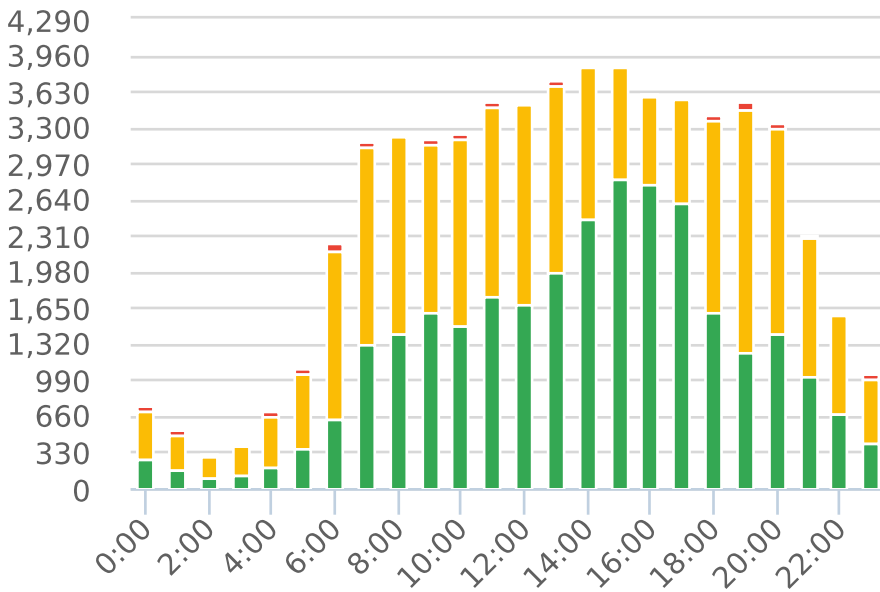

Generated by Lori Brooks from Evans City-Seven Fields Regional Police on Aug 23, 2019 at 3:57:44 PM

Time of Day: 0:00 to 23:59
 Dates: 7/8/2019 to 7/13/2019

Site: 68 EDCO park, EB

Overall Summary

Total Days of Data: 6	Minimum Speed: 5
Speed Limit: 25	Maximum Speed: 61
Average Speed: 25.26	Display Status: Speed Display
50th Percentile Speed: 25.29	Average Volume per Day: 9975.5
85th Percentile Speed: 29.74	Total Volume: 59853
Pace Speed Range: 21-31	

■ Violators
 ■ Inside Threshold
 ■ Compliant
 ■ Vehicles Slowed
 ■ Other

● Speed Limit
 ◆ Average Speed
 ■ 50% Speed
 ▲ 85% Speed

Time of Day: 0:00 to 23:59

Site: 68 EDCO park, EB

Dates: 7/8/2019 to 7/13/2019