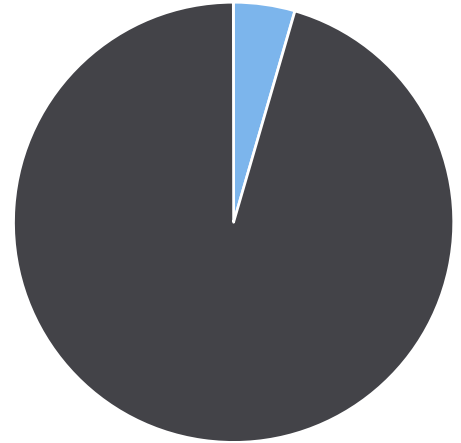

Generated by Lori Brooks from Evans City-Seven Fields Regional Police on Oct 30, 2019 at 3:40:41 PM

Time of Day: 0:00 to 23:59
 Dates: 9/13/2019 to 9/25/2019

Site: Castle Creek AT Saxony, SB

Overall Summary

Total Days of Data: 13
 Speed Limit: 25
 Average Speed: 27.25
 50th Percentile Speed: 26.79
 85th Percentile Speed: 28.61
 Pace Speed Range: 23-33

Minimum Speed: 25
 Maximum Speed: 39
 Display Status: Speed Display
 Average Volume per Day: 754.0
 Total Volume: 9802