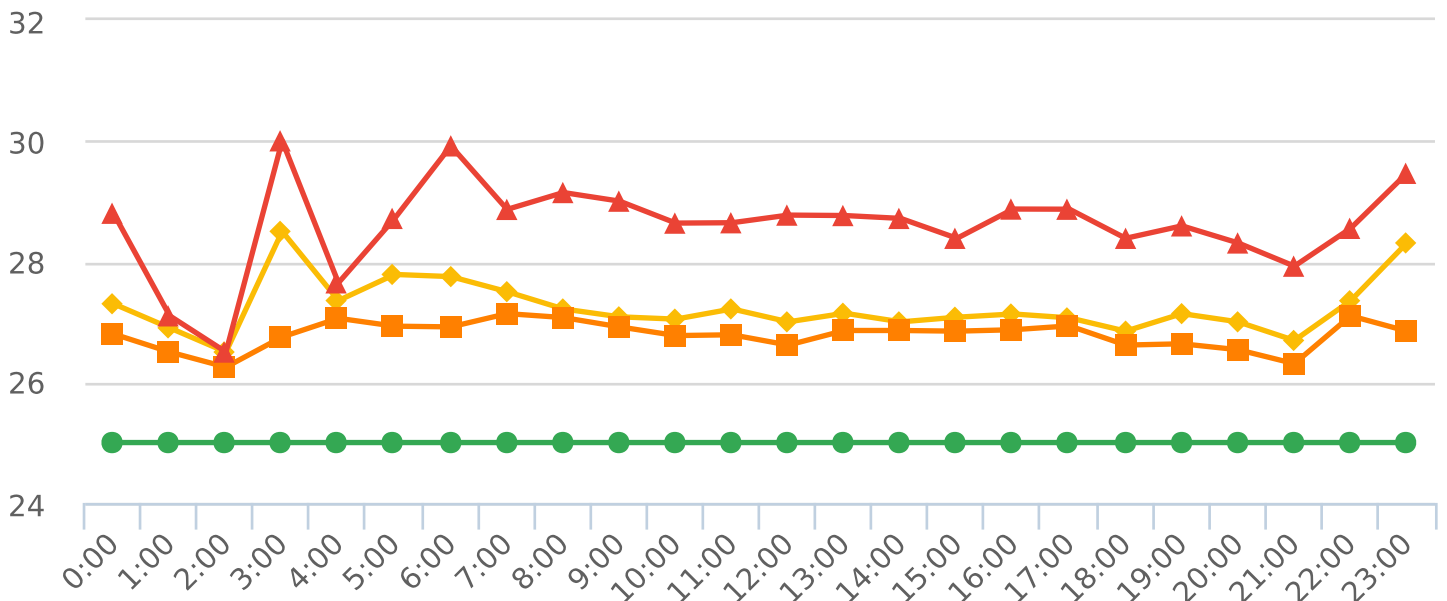

Generated by Lori Brooks from Evans City-Seven Fields Regional Police on Oct 30, 2019 at 3:40:41 PM

Time of Day: 0:00 to 23:59
 Dates: 9/13/2019 to 9/25/2019

Site: Castle Creek AT Saxony, SB

Overall Summary

Total Days of Data: 13
 Speed Limit: 25
 Average Speed: 27.25
 50th Percentile Speed: 26.79
 85th Percentile Speed: 28.61
 Pace Speed Range: 23-33

Minimum Speed: 25
 Maximum Speed: 39
 Display Status: Speed Display
 Average Volume per Day: 754.0
 Total Volume: 9802

■ **Violators**
 ■ **Inside Threshold**
 ■ **Compliant**
 ■ **Vehicles Slowed**
 ■ **Other**

● **Speed Limit**
 ◆ **Average Speed**
 ■ **50% Speed**
 ▲ **85% Speed**

Generated by Lori Brooks from Evans City-Seven Fields Regional Police on Oct 30, 2019 at 3:40:41 PM