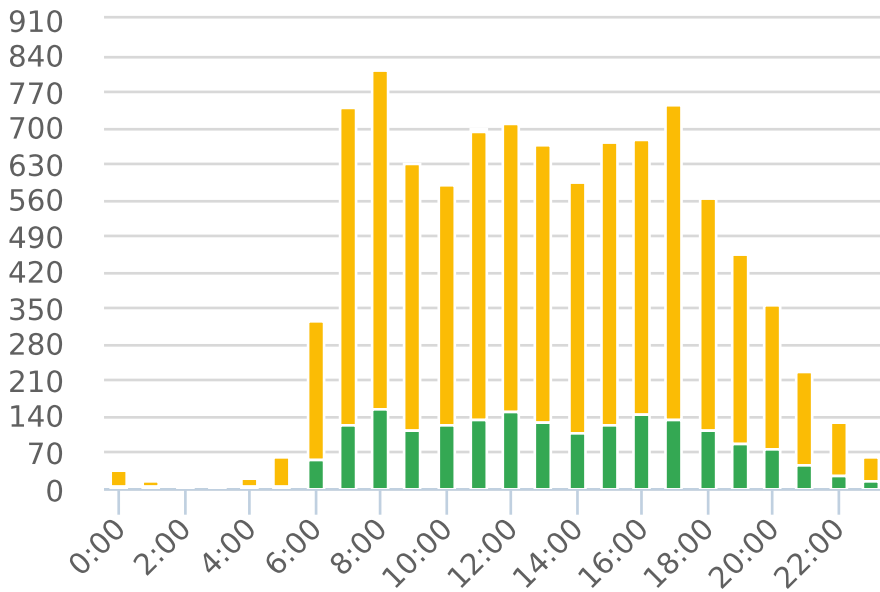

Generated by Lori Brooks from Evans City-Seven Fields Regional Police on Oct 30, 2019 at 3:40:41 PM

Time of Day: 0:00 to 23:59
 Dates: 9/13/2019 to 9/25/2019

Site: Castle Creek AT Saxony, SB

Overall Summary

Total Days of Data: 13
 Speed Limit: 25
 Average Speed: 27.25
 50th Percentile Speed: 26.79
 85th Percentile Speed: 28.61
 Pace Speed Range: 23-33

Minimum Speed: 25
 Maximum Speed: 39
 Display Status: Speed Display
 Average Volume per Day: 754.0
 Total Volume: 9802

■ **Violators**
 ■ **Inside Threshold**
 ■ **Compliant**
 ■ **Vehicles Slowed**
 ■ **Other**

● **Speed Limit**
 ◆ **Average Speed**
 ■ **50% Speed**
 ▲ **85% Speed**

Generated by Lori Brooks from Evans City-Seven Fields Regional Police on Oct 30, 2019 at 3:40:41 PM