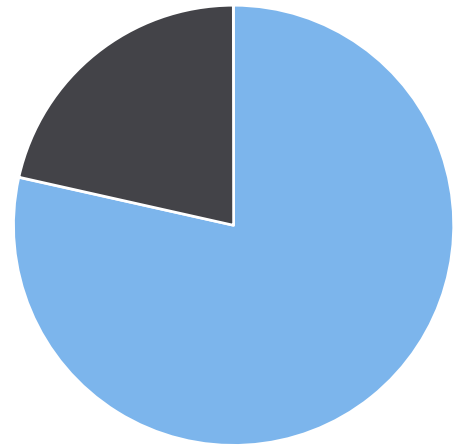

Generated by Lori Brooks from Evans City-Seven Fields Regional Police on Sep 11, 2019 at 2:16:25 PM

Time of Day: 0:00 to 23:59
 Dates: 9/4/2019 to 9/10/2019

Site: Franklin street, SB

Overall Summary

Total Days of Data: 7	Minimum Speed: 6
Speed Limit: 35	Maximum Speed: 59
Average Speed: 34.79	Display Status: Speed Display
50th Percentile Speed: 34.36	Average Volume per Day: 350.0
85th Percentile Speed: 38.24	Total Volume: 2450
Pace Speed Range: 30-40	

■ Violators
 ■ Inside Threshold
 ■ Compliant
 ■ Vehicles Slowed
 ■ Other

● Speed Limit
 ◆ Average Speed
 ■ 50% Speed
 ▲ 85% Speed

Time of Day: 0:00 to 23:59

Site: Franklin street, SB

Dates: 9/4/2019 to 9/10/2019