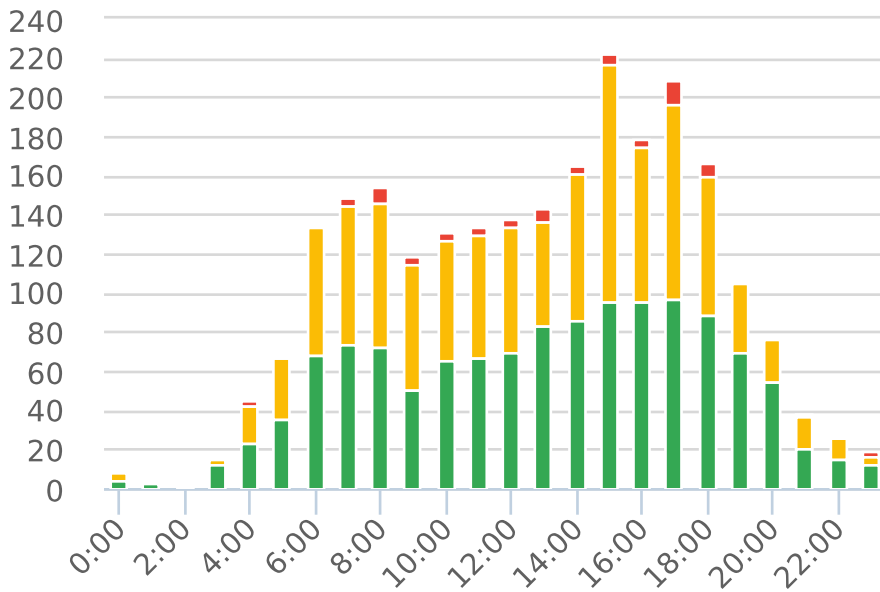

Generated by Lori Brooks from Evans City-Seven Fields Regional Police on Sep 11, 2019 at 2:16:25 PM

Time of Day: 0:00 to 23:59
 Dates: 9/4/2019 to 9/10/2019

Site: Franklin street, SB

Overall Summary

Total Days of Data: 7	Minimum Speed: 6
Speed Limit: 35	Maximum Speed: 59
Average Speed: 34.79	Display Status: Speed Display
50th Percentile Speed: 34.36	Average Volume per Day: 350.0
85th Percentile Speed: 38.24	Total Volume: 2450
Pace Speed Range: 30-40	

■ Violators
 ■ Inside Threshold
 ■ Compliant
 ■ Vehicles Slowed
 ■ Other

● Speed Limit
 ◆ Average Speed
 ■ 50% Speed
 ▲ 85% Speed

Time of Day: 0:00 to 23:59

Site: Franklin street, SB

Dates: 9/4/2019 to 9/10/2019