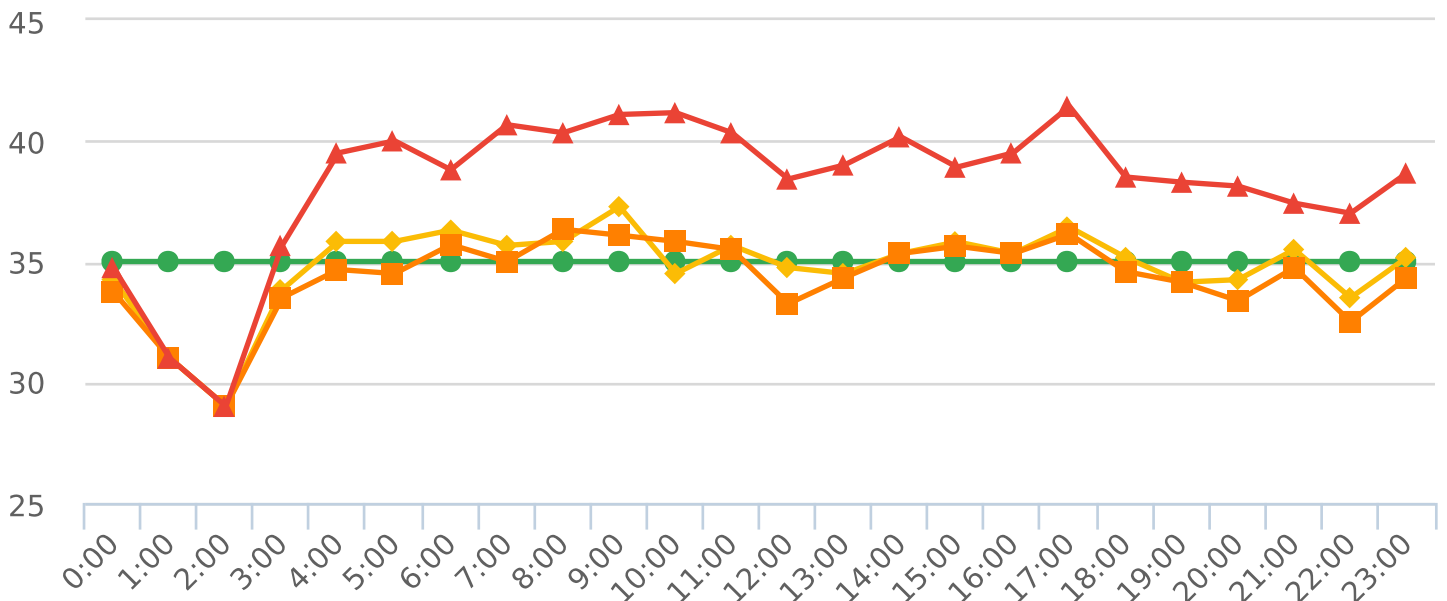

Generated by Lori Brooks from Evans City-Seven Fields Regional Police on Sep 11, 2019 at 2:16:25 PM

Time of Day: 0:00 to 23:59
 Dates: 9/4/2019 to 9/10/2019

Site: Franklin street, SB

Overall Summary

Total Days of Data: 7	Minimum Speed: 6
Speed Limit: 35	Maximum Speed: 59
Average Speed: 34.79	Display Status: Speed Display
50th Percentile Speed: 34.36	Average Volume per Day: 350.0
85th Percentile Speed: 38.24	Total Volume: 2450
Pace Speed Range: 30-40	

■ Violators
 ■ Inside Threshold
 ■ Compliant
 ■ Vehicles Slowed
 ■ Other

● Speed Limit
 ◆ Average Speed
 ■ 50% Speed
 ▲ 85% Speed

Time of Day: 0:00 to 23:59

Site: Franklin street, SB

Dates: 9/4/2019 to 9/10/2019