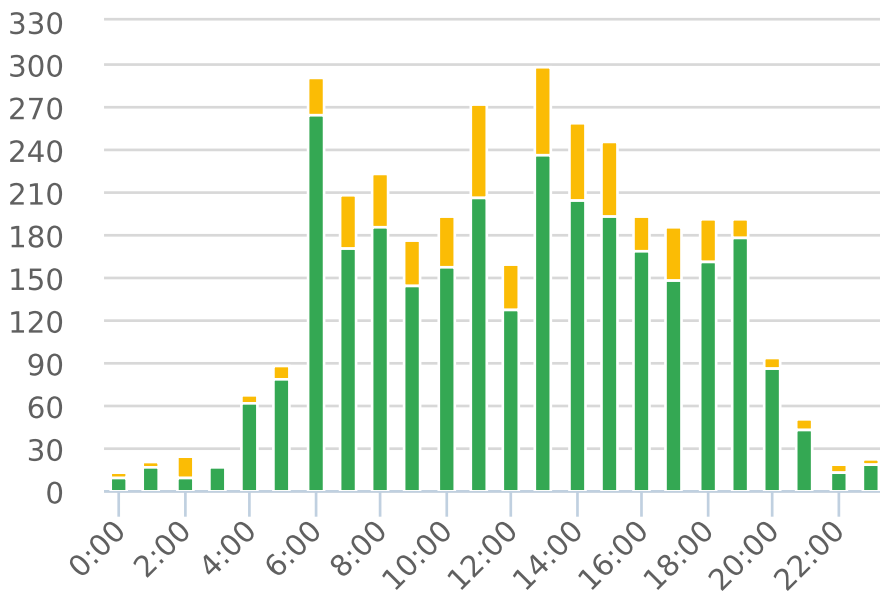

Generated by Lori Brooks from Evans City-Seven Fields Regional Police on Oct 30, 2019 at 3:48:13 PM

Time of Day: 0:00 to 23:59  
 Dates: 9/22/2019 to 10/3/2019

Site: MAY LN EB, EB

## Overall Summary

Total Days of Data: 11  
 Speed Limit: 25  
 Average Speed: 21.27  
 50th Percentile Speed: 20.98  
 85th Percentile Speed: 24.52  
 Pace Speed Range: 17-27

Minimum Speed: 5  
 Maximum Speed: 40  
 Display Status: Speed Display  
 Average Volume per Day: 319.7  
 Total Volume: 3517

■ Violators    
 ■ Inside Threshold    
 ■ Compliant    
 ■ Vehicles Slowed    
 ■ Other

● Speed Limit    
 ◆ Average Speed    
 ■ 50% Speed    
 ▲ 85% Speed

Time of Day: 0:00 to 23:59

Site: MAY LN EB, EB