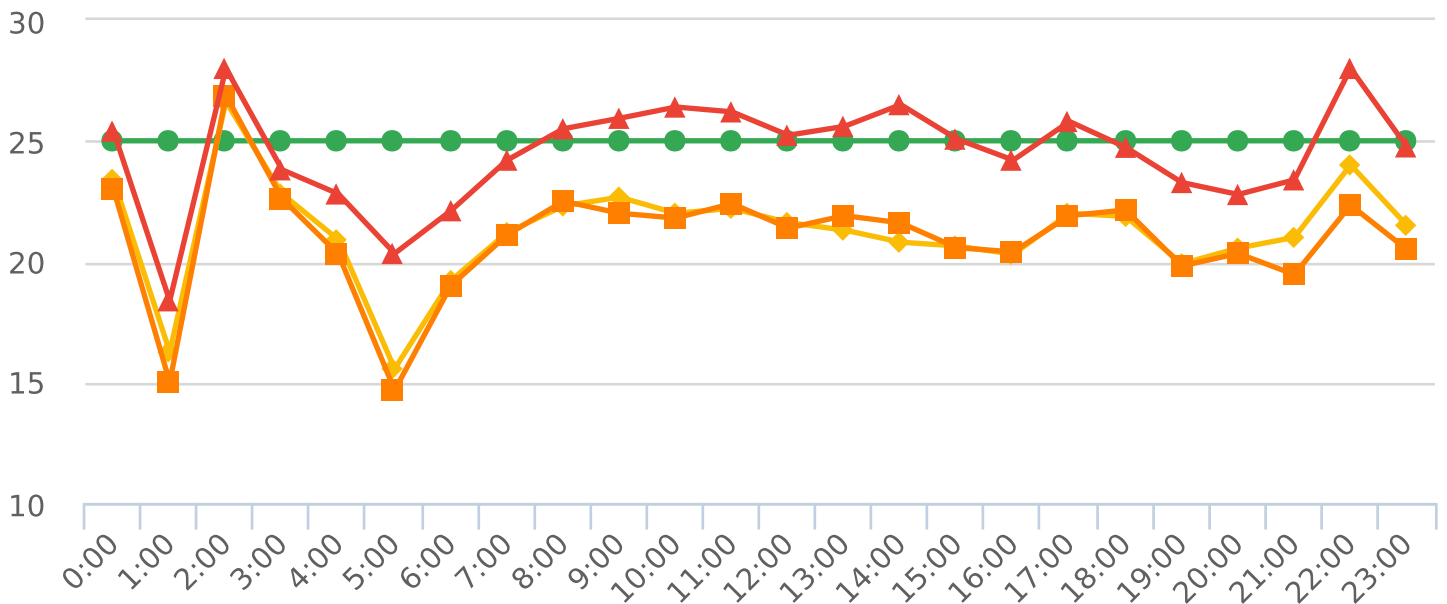

Generated by Lori Brooks from Evans City-Seven Fields Regional Police on Oct 30, 2019 at 3:48:13 PM

Time of Day: 0:00 to 23:59  
 Dates: 9/22/2019 to 10/3/2019

Site: MAY LN EB, EB

## Overall Summary

Total Days of Data: 11  
 Speed Limit: 25  
 Average Speed: 21.27  
 50th Percentile Speed: 20.98  
 85th Percentile Speed: 24.52  
 Pace Speed Range: 17-27

Minimum Speed: 5  
 Maximum Speed: 40  
 Display Status: Speed Display  
 Average Volume per Day: 319.7  
 Total Volume: 3517

■ Violators    
 ■ Inside Threshold    
 ■ Compliant    
 ■ Vehicles Slowed    
 ■ Other

● Speed Limit    
 ◆ Average Speed    
 ■ 50% Speed    
 ▲ 85% Speed

Time of Day: 0:00 to 23:59

Site: MAY LN EB, EB