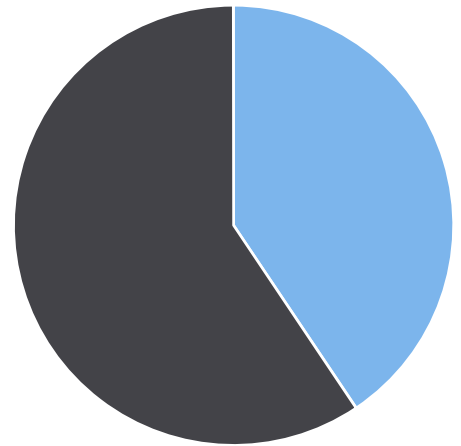

Generated by Lori Brooks from Evans City-Seven Fields Regional Police on Oct 30, 2019 at 3:48:13 PM

Time of Day: 0:00 to 23:59  
 Dates: 9/22/2019 to 10/3/2019

Site: MAY LN EB, EB

## Overall Summary

Total Days of Data: 11  
 Speed Limit: 25  
 Average Speed: 21.27  
 50th Percentile Speed: 20.98  
 85th Percentile Speed: 24.52  
 Pace Speed Range: 17-27

Minimum Speed: 5  
 Maximum Speed: 40  
 Display Status: Speed Display  
 Average Volume per Day: 319.7  
 Total Volume: 3517