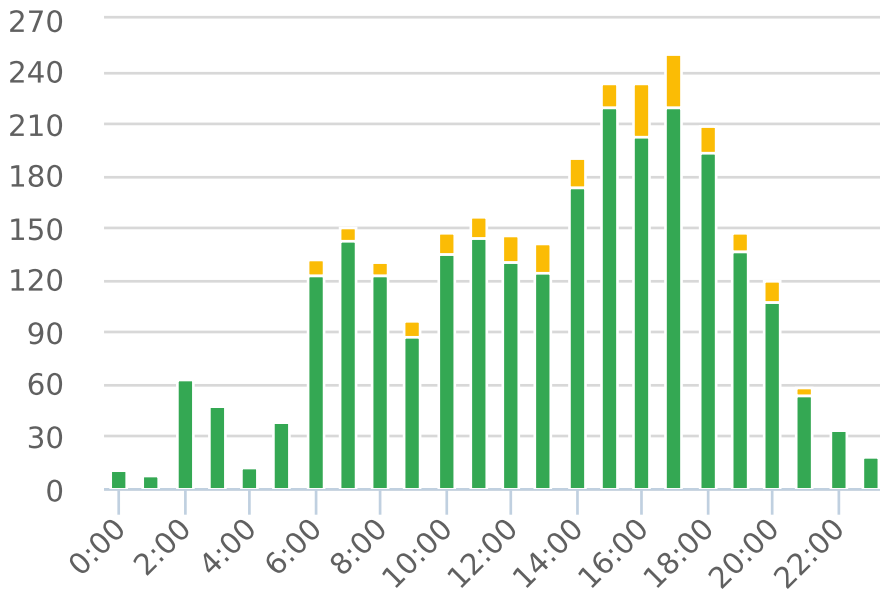

Generated by Lori Brooks from Evans City-Seven Fields Regional Police on Oct 30, 2019 at 3:57:59 PM

Time of Day: 0:00 to 23:59
 Dates: 10/18/2016 to 10/30/2016

Site: Northridge Dr , NB

Overall Summary

Total Days of Data: 13
 Speed Limit: 25
 Average Speed: 17.13
 50th Percentile Speed: 16.87
 85th Percentile Speed: 20.43
 Pace Speed Range: 14-24

Minimum Speed: 5
 Maximum Speed: 35
 Display Status: Speed Display
 Average Volume per Day: 213.5
 Total Volume: 2776

■ Violators
 ■ Inside Threshold
 ■ Compliant
 ■ Vehicles Slowed
 ■ Other

● Speed Limit
 ◆ Average Speed
 ■ 50% Speed
 ▲ 85% Speed

Generated by Lori Brooks from Evans City-Seven Fields Regional Police on Oct 30, 2019 at 3:57:59 PM

Time of Day: 0:00 to 23:59

Site: Northridge Dr , NB

Dates: 10/18/2016 to 10/30/2016

Total/Avg	w/ Feedback	2776	0	0.0 %	277.9	0.0	5	35	17.1	16.9	20.4	52.8 %
------------------	--------------------	------	---	-------	-------	-----	---	----	------	------	------	---------------