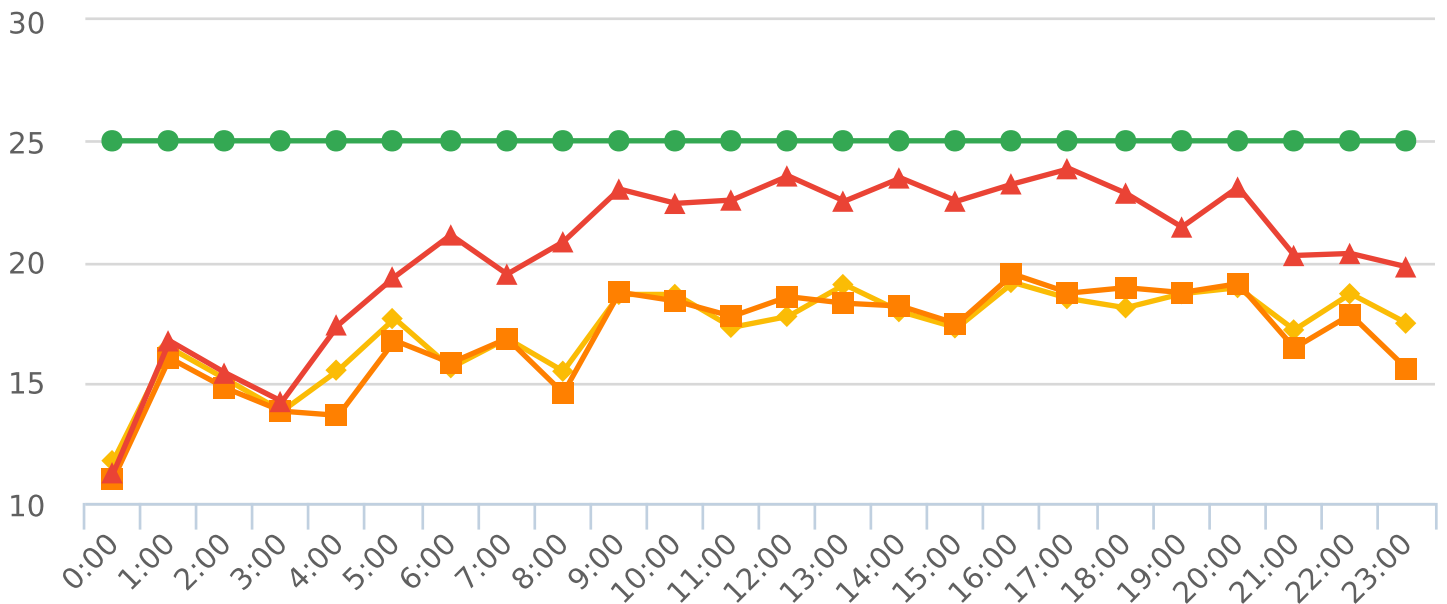

Generated by Lori Brooks from Evans City-Seven Fields Regional Police on Oct 30, 2019 at 3:57:59 PM

Time of Day: 0:00 to 23:59
 Dates: 10/18/2016 to 10/30/2016

Site: Northridge Dr , NB

Overall Summary

Total Days of Data: 13
 Speed Limit: 25
 Average Speed: 17.13
 50th Percentile Speed: 16.87
 85th Percentile Speed: 20.43
 Pace Speed Range: 14-24

Minimum Speed: 5
 Maximum Speed: 35
 Display Status: Speed Display
 Average Volume per Day: 213.5
 Total Volume: 2776

■ Violators
 ■ Inside Threshold
 ■ Compliant
 ■ Vehicles Slowed
 ■ Other

● Speed Limit
 ◆ Average Speed
 ■ 50% Speed
 ▲ 85% Speed

Generated by Lori Brooks from Evans City-Seven Fields Regional Police on Oct 30, 2019 at 3:57:59 PM

Time of Day: 0:00 to 23:59

Site: Northridge Dr , NB

Dates: 10/18/2016 to 10/30/2016

Total/Avg	w/ Feedback	2776	0	0.0 %	277.9	0.0	5	35	17.1	16.9	20.4	52.8 %
------------------	--------------------	------	---	-------	-------	-----	---	----	------	------	------	---------------