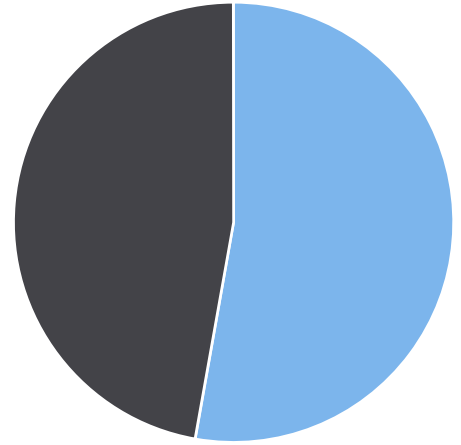

Generated by Lori Brooks from Evans City-Seven Fields Regional Police on Oct 30, 2019 at 3:57:59 PM

Time of Day: 0:00 to 23:59
 Dates: 10/18/2016 to 10/30/2016

Site: Northridge Dr , NB

Overall Summary

Total Days of Data: 13
 Speed Limit: 25
 Average Speed: 17.13
 50th Percentile Speed: 16.87
 85th Percentile Speed: 20.43
 Pace Speed Range: 14-24

Minimum Speed: 5
 Maximum Speed: 35
 Display Status: Speed Display
 Average Volume per Day: 213.5
 Total Volume: 2776

■ Violators
 ■ Inside Threshold
 ■ Compliant
 ■ Vehicles Slowed
 ■ Other

● Speed Limit
 ◆ Average Speed
 ■ 50% Speed
 ▲ 85% Speed

Generated by Lori Brooks from Evans City-Seven Fields Regional Police on Oct 30, 2019 at 3:57:59 PM

Time of Day: 0:00 to 23:59

Site: Northridge Dr , NB

Dates: 10/18/2016 to 10/30/2016

Total/Avg	w/ Feedback	2776	0	0.0 %	277.9	0.0	5	35	17.1	16.9	20.4	52.8 %
------------------	--------------------	------	---	-------	-------	-----	---	----	------	------	------	---------------