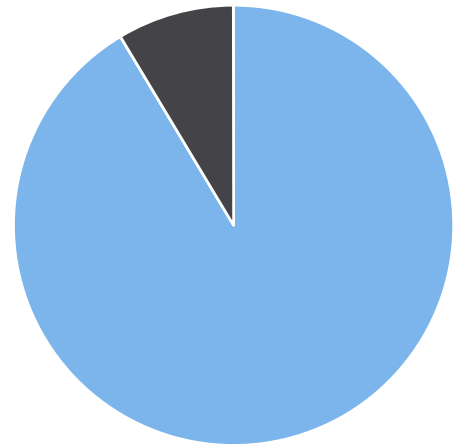

Generated by Lori Brooks from Evans City-Seven Fields Regional Police on Oct 30, 2019 at 3:56:28 PM

Time of Day: 0:00 to 23:59  
 Dates: 10/16/2019 to 10/29/2019

Site: Northridge New, SB

## Overall Summary

Total Days of Data: 14  
 Speed Limit: 25  
 Average Speed: 27.33  
 50th Percentile Speed: 26.81  
 85th Percentile Speed: 28.19  
 Pace Speed Range: 23-33

Minimum Speed: 25  
 Maximum Speed: 42  
 Display Status: Speed Display  
 Average Volume per Day: 110.1  
 Total Volume: 1541