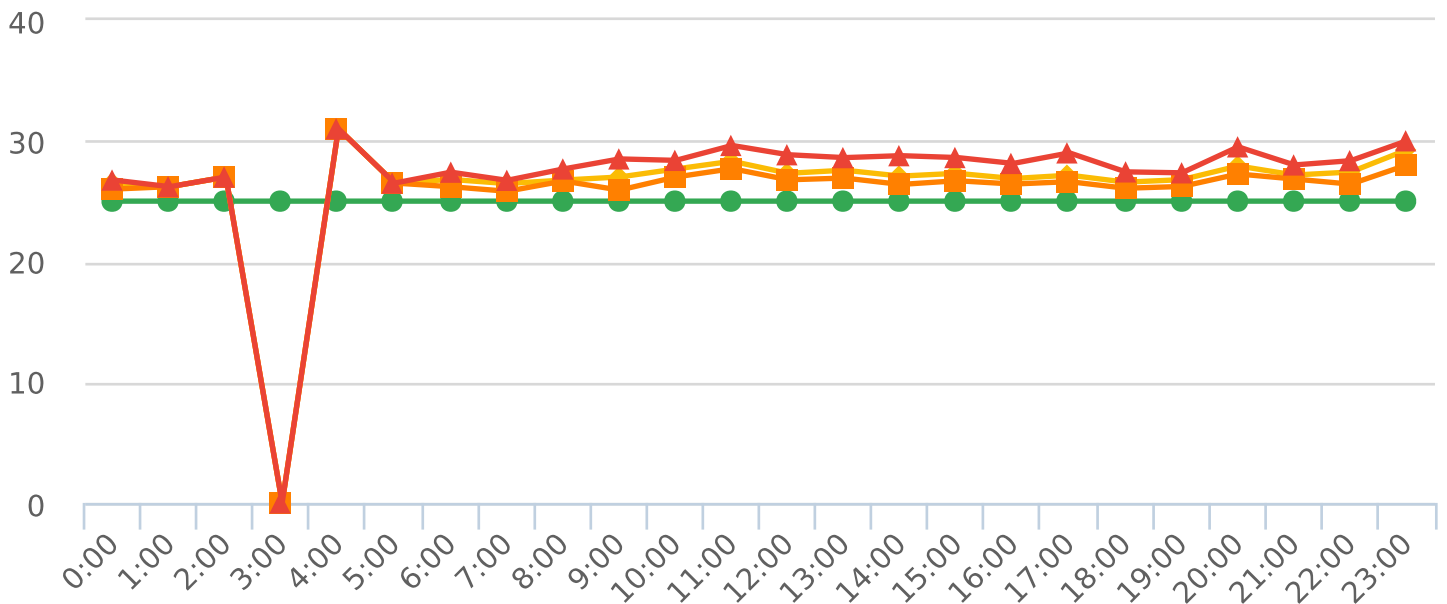

Generated by Lori Brooks from Evans City-Seven Fields Regional Police on Oct 30, 2019 at 3:56:28 PM

Time of Day: 0:00 to 23:59  
 Dates: 10/16/2019 to 10/29/2019

Site: Northridge New, SB

## Overall Summary

Total Days of Data: 14  
 Speed Limit: 25  
 Average Speed: 27.33  
 50th Percentile Speed: 26.81  
 85th Percentile Speed: 28.19  
 Pace Speed Range: 23-33

Minimum Speed: 25  
 Maximum Speed: 42  
 Display Status: Speed Display  
 Average Volume per Day: 110.1  
 Total Volume: 1541

■ Violators    
 ■ Inside Threshold    
 ■ Compliant    
 ■ Vehicles Slowed    
 ■ Other

● Speed Limit    
 ◆ Average Speed    
 ■ 50% Speed    
 ▲ 85% Speed

Time of Day: 0:00 to 23:59

Site: Northridge New, SB