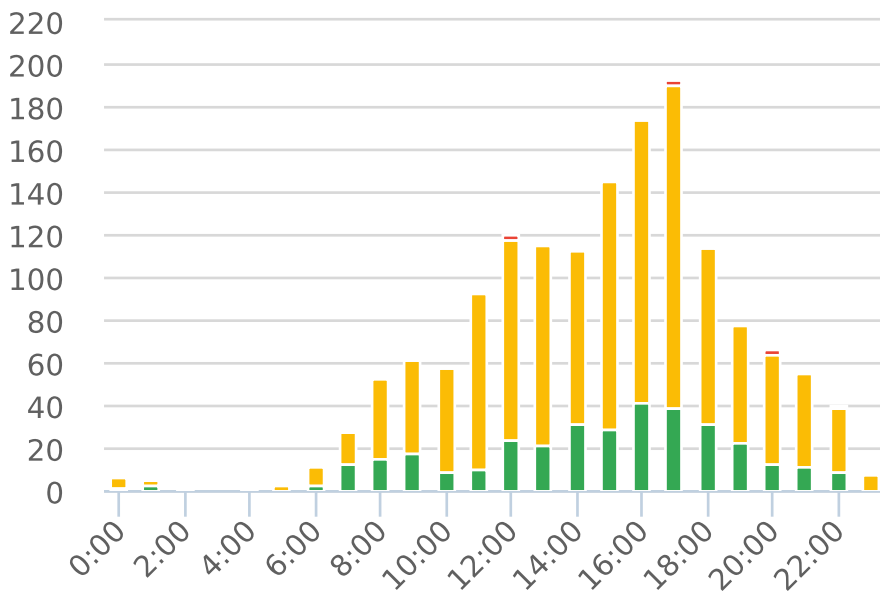

Generated by Lori Brooks from Evans City-Seven Fields Regional Police on Oct 30, 2019 at 3:56:28 PM

Time of Day: 0:00 to 23:59  
 Dates: 10/16/2019 to 10/29/2019

Site: Northridge New, SB

## Overall Summary

Total Days of Data: 14  
 Speed Limit: 25  
 Average Speed: 27.33  
 50th Percentile Speed: 26.81  
 85th Percentile Speed: 28.19  
 Pace Speed Range: 23-33

Minimum Speed: 25  
 Maximum Speed: 42  
 Display Status: Speed Display  
 Average Volume per Day: 110.1  
 Total Volume: 1541

■ Violators    
 ■ Inside Threshold    
 ■ Compliant    
 ■ Vehicles Slowed    
 ■ Other

● Speed Limit    
 ◆ Average Speed    
 ■ 50% Speed    
 ▲ 85% Speed

Time of Day: 0:00 to 23:59

Site: Northridge New, SB