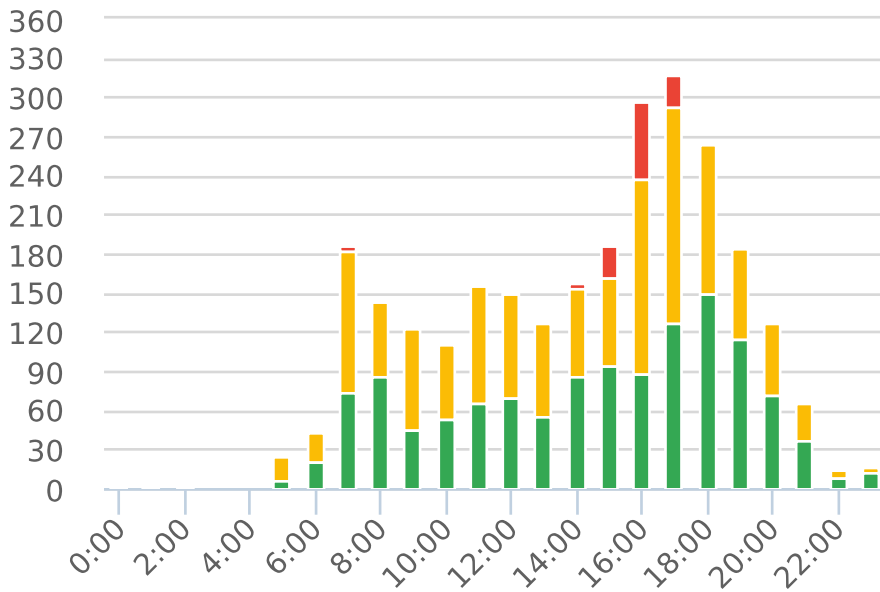

Generated by Lori Brooks from Evans City-Seven Fields Regional Police on Oct 30, 2019 at 4:54 PM

Time of Day: 0:00 to 23:59
 Dates: 8/26/2018 to 9/19/2018

Site: Warrick Dr, NB

Overall Summary

Total Days of Data: 6	Minimum Speed: 5
Speed Limit: 25	Maximum Speed: 40
Average Speed: 26.08	Display Status: Speed Display
50th Percentile Speed: 26.12	Average Volume per Day: 450.7
85th Percentile Speed: 29.89	Total Volume: 2704
Pace Speed Range: 21-31	

■ Violators
 ■ Inside Threshold
 ■ Compliant
 ■ Vehicles Slowed
 ■ Other

● Speed Limit
 ◆ Average Speed
 ■ 50% Speed
 ▲ 85% Speed

Time of Day: 0:00 to 23:59

Site: Warrick Dr, NB

Dates: 8/26/2018 to 9/19/2018