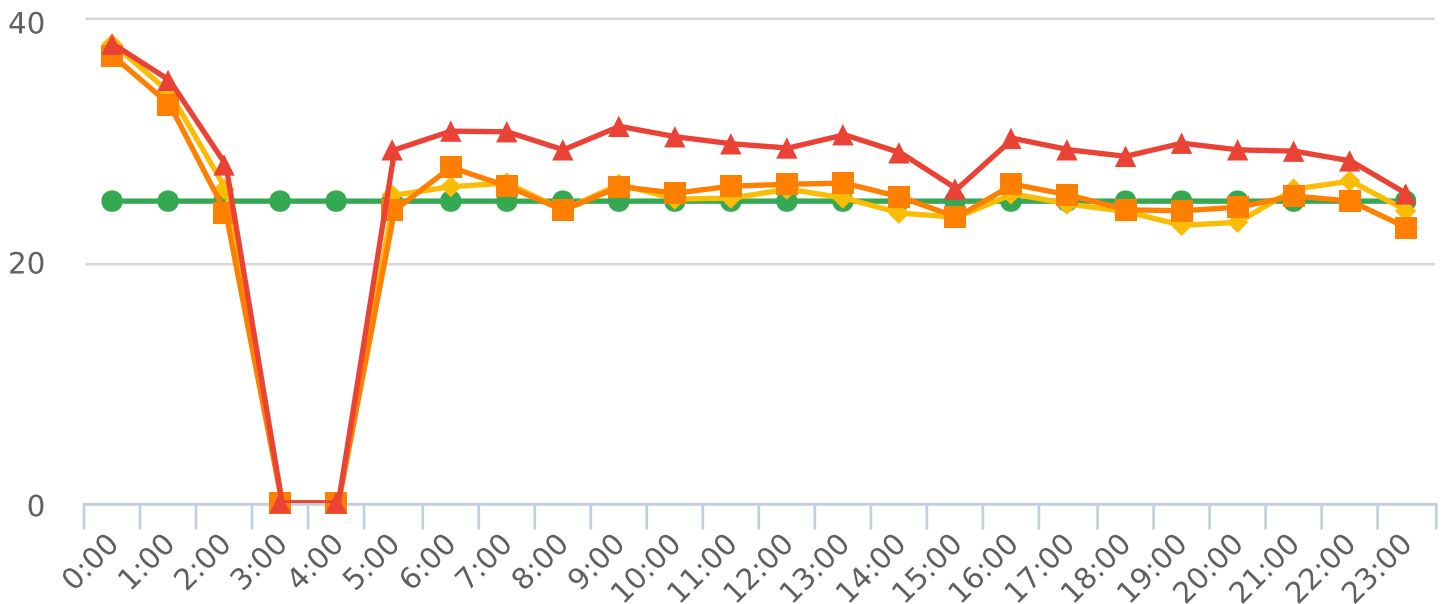

Generated by Lori Brooks from Evans City-Seven Fields Regional Police on Oct 30, 2019 at 4:54 PM

Time of Day: 0:00 to 23:59
 Dates: 8/26/2018 to 9/19/2018

Site: Warrick Dr, NB

Overall Summary

Total Days of Data: 6	Minimum Speed: 5
Speed Limit: 25	Maximum Speed: 40
Average Speed: 26.08	Display Status: Speed Display
50th Percentile Speed: 26.12	Average Volume per Day: 450.7
85th Percentile Speed: 29.89	Total Volume: 2704
Pace Speed Range: 21-31	

■ Violators
 ■ Inside Threshold
 ■ Compliant
 ■ Vehicles Slowed
 ■ Other

● Speed Limit
 ◆ Average Speed
 ■ 50% Speed
 ▲ 85% Speed

Time of Day: 0:00 to 23:59

Site: Warrick Dr, NB

Dates: 8/26/2018 to 9/19/2018