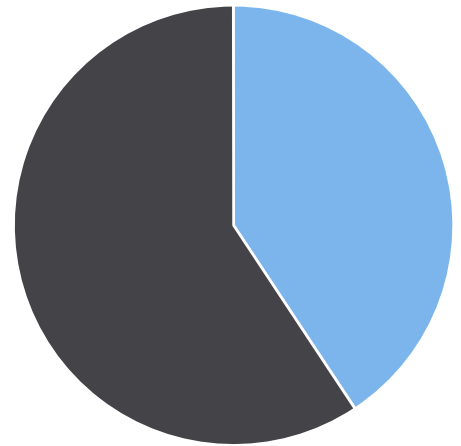

Generated by Lori Brooks from Evans City-Seven Fields Regional Police on Oct 30, 2019 at 4:54 PM

Time of Day: 0:00 to 23:59
 Dates: 8/26/2018 to 9/19/2018

Site: Warrick Dr, NB

Overall Summary

Total Days of Data: 6	Minimum Speed: 5
Speed Limit: 25	Maximum Speed: 40
Average Speed: 26.08	Display Status: Speed Display
50th Percentile Speed: 26.12	Average Volume per Day: 450.7
85th Percentile Speed: 29.89	Total Volume: 2704
Pace Speed Range: 21-31	

■ Violators
 ■ Inside Threshold
 ■ Compliant
 ■ Vehicles Slowed
 ■ Other

● Speed Limit
 ◆ Average Speed
 ■ 50% Speed
 ▲ 85% Speed

Time of Day: 0:00 to 23:59

Site: Warrick Dr, NB

Dates: 8/26/2018 to 9/19/2018