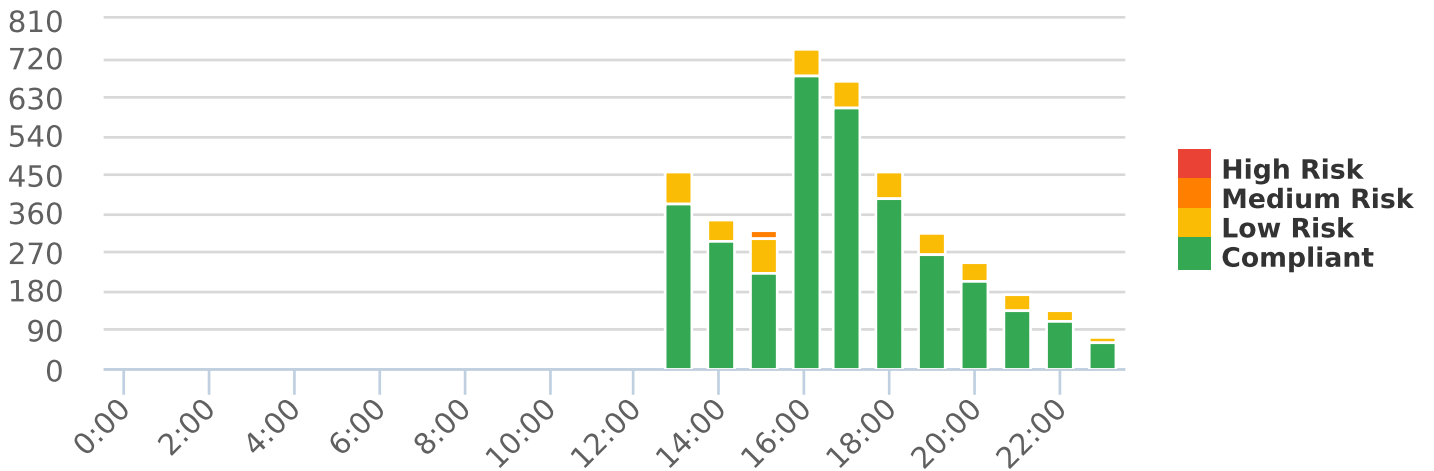

Generated by Lori Brooks from Evans City-Seven Fields Regional Police on Jan 30, 2020 at 1:25:8 PM

Time of Day: 0:00 to 23:59

Dates: 1/4/2020 to 1/29/2020

Medium Risk Threshold: Speed Limit + 10

High Risk Threshold: Speed Limit + 20

Time View: By Hour (Avg Volumes)

Speed Bins: Size 5, Range 1 to 100

Site: School Zone , WB

Date/Time Range	Speed Limit	Mode	Compliant	Low Risk	Medium Risk	High Risk	Total Num Vehicles
0:00							
1:00							
2:00							
3:00							
4:00							
5:00							
6:00							
7:00							
8:00	25	Speed Display	0	0	0	0	0
9:00							
10:00							
11:00							
12:00							
13:00	25,35	Speed Display, Weekly Schedule	384	72	2	0	458
14:00	25,35	Speed Display, Weekly Schedule	297	49	8	0	354
15:00	25,35,15	Speed Display, Weekly Schedule	225	82	14	1	321
16:00	35	Weekly Schedule	682	60	0	0	742
17:00	35	Weekly Schedule	606	59	0	0	665
18:00	35	Weekly Schedule	398	60	0	0	458
19:00	35	Weekly Schedule	268	46	0	0	314
20:00	35	Weekly Schedule	203	46	0	0	249
21:00	35	Weekly Schedule	137	36	0	0	173
22:00	35	Weekly Schedule	113	24	3	0	140
23:00	35	Weekly Schedule	59	14	2	0	75
Avg # Vehicles			281	46	2	0	329

Time View: By Hour (Avg Volumes)

Speed Bins: Size 5, Range 1 to 100

Site: School Zone , WB

Compliance % by Hour

Compliance by Hour

Speeds