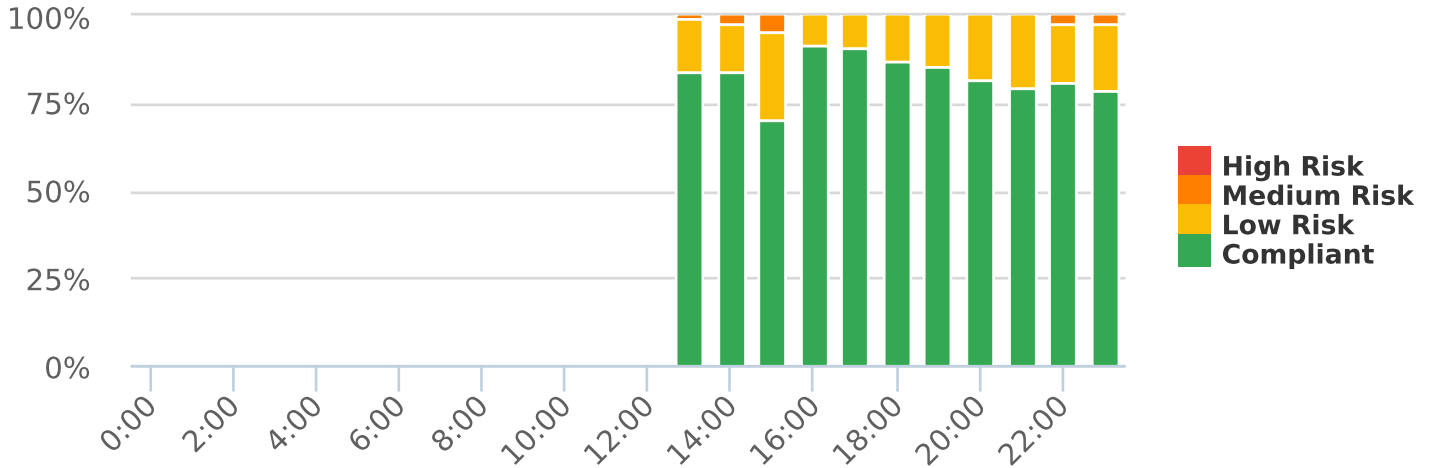

Generated by Lori Brooks from Evans City-Seven Fields Regional Police on Jan 30, 2020 at 1:25:8 PM

Time of Day: 0:00 to 23:59

Dates: 1/4/2020 to 1/29/2020

Medium Risk Threshold: Speed Limit + 10

High Risk Threshold: Speed Limit + 20

Time View: By Hour (Avg Volumes)

Speed Bins: Size 5, Range 1 to 100

Site: School Zone , WB

Date/Time Range	Speed Limit	Mode	Compliant	Low Risk	Medium Risk	High Risk	Total Num Vehicles
0:00							
1:00							
2:00							
3:00							
4:00							
5:00							
6:00							
7:00							
8:00	25	Speed Display	0	0	0	0	0
9:00							
10:00							
11:00							
12:00							
13:00	25,35	Speed Display, Weekly Schedule	384	72	2	0	458
14:00	25,35	Speed Display, Weekly Schedule	297	49	8	0	354
15:00	25,35,15	Speed Display, Weekly Schedule	225	82	14	1	321
16:00	35	Weekly Schedule	682	60	0	0	742
17:00	35	Weekly Schedule	606	59	0	0	665
18:00	35	Weekly Schedule	398	60	0	0	458
19:00	35	Weekly Schedule	268	46	0	0	314
20:00	35	Weekly Schedule	203	46	0	0	249
21:00	35	Weekly Schedule	137	36	0	0	173
22:00	35	Weekly Schedule	113	24	3	0	140
23:00	35	Weekly Schedule	59	14	2	0	75
Avg # Vehicles			281	46	2	0	329

Time View: By Hour (Avg Volumes)

Speed Bins: Size 5, Range 1 to 100

Site: School Zone , WB

Compliance % by Hour

Compliance by Hour

Speeds