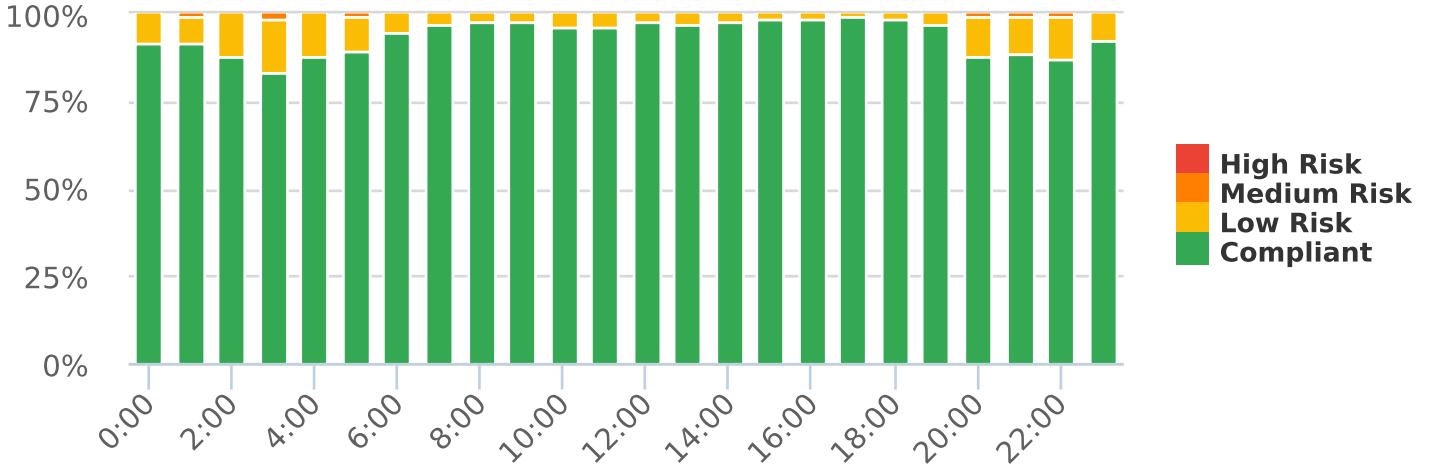

Generated by Lori Brooks from Evans City-Seven Fields Regional Police on Jan 30, 2020 at 1:28:25 PM

Time of Day: 0:00 to 23:59

Dates: 12/11/2019 to 12/20/2019

Medium Risk Threshold: Speed Limit + 10

High Risk Threshold: Speed Limit + 20

Time View: By Hour (Avg Volumes)

Speed Bins: Size 5, Range 1 to 100

Site: WEST MAIN EAST, EB

Date/Time Range	Speed Limit	Mode	Compliant	Low Risk	Medium Risk	High Risk	Total Num Vehicles
0:00	35	Speed Display	131	12	0	0	144
1:00	35	Speed Display	69	6	1	0	76
2:00	35	Speed Display	59	8	0	0	67
3:00	35	Speed Display	80	14	1	0	95
4:00	35	Speed Display	115	15	0	0	130
5:00	35	Speed Display	198	22	1	0	221
6:00	35	Speed Display	409	22	1	0	433
7:00	35	Speed Display	594	16	0	0	611
8:00	35	Speed Display	596	12	0	0	608
9:00	35	Speed Display	650	15	0	0	665
10:00	35	Speed Display	571	21	0	0	592
11:00	35	Speed Display	620	22	1	0	643
12:00	35	Speed Display	657	16	1	0	674
13:00	35	Speed Display	667	23	0	0	689
14:00	35	Speed Display	732	19	0	0	751
15:00	35	Speed Display	714	11	0	0	725
16:00	35	Speed Display	715	11	0	0	726
17:00	35	Speed Display	758	8	0	0	766
18:00	35	Speed Display	660	12	0	0	672
19:00	35	Speed Display	565	17	0	0	582
20:00	25,35	Speed Display	443	58	2	0	504
21:00	25,35	Speed Display	333	40	3	0	376
22:00	25,35	Speed Display	276	39	2	0	317
23:00	35	Speed Display	211	17	1	0	229
Avg # Vehicles			451	19	1	0	471

Time View: By Hour (Avg Volumes)

Speed Bins: Size 5, Range 1 to 100

Site: WEST MAIN EAST, EB

Compliance % by Hour

Compliance by Hour

Speeds