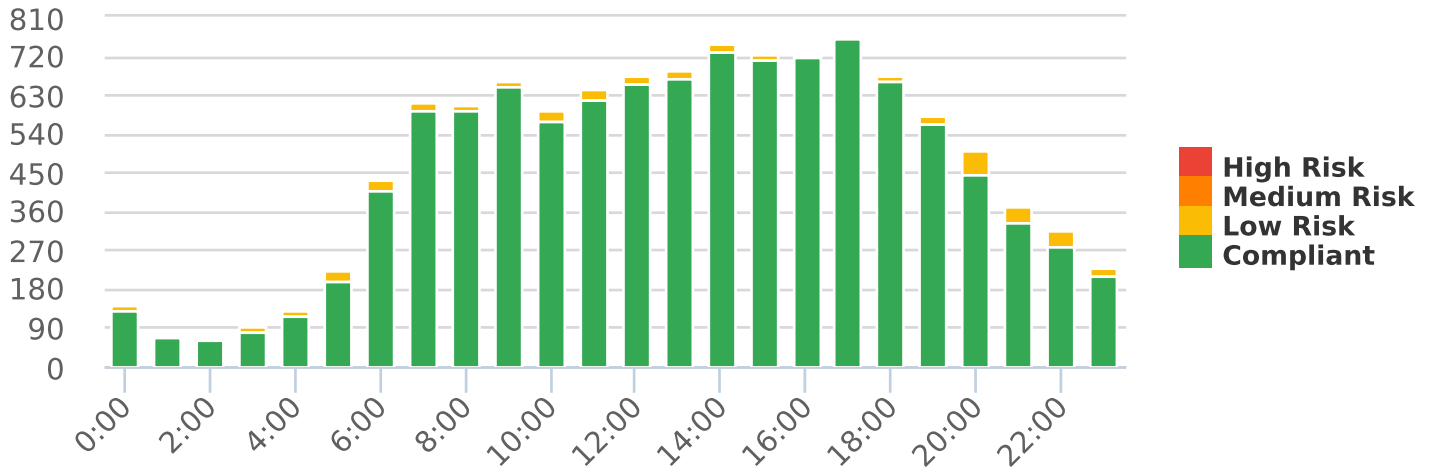

Generated by Lori Brooks from Evans City-Seven Fields Regional Police on Jan 30, 2020 at 1:28:25 PM

Time of Day: 0:00 to 23:59

Dates: 12/11/2019 to 12/20/2019

Medium Risk Threshold: Speed Limit + 10

High Risk Threshold: Speed Limit + 20

Time View: By Hour (Avg Volumes)

Speed Bins: Size 5, Range 1 to 100

Site: WEST MAIN EAST, EB

Date/Time Range	Speed Limit	Mode	Compliant	Low Risk	Medium Risk	High Risk	Total Num Vehicles
0:00	35	Speed Display	131	12	0	0	144
1:00	35	Speed Display	69	6	1	0	76
2:00	35	Speed Display	59	8	0	0	67
3:00	35	Speed Display	80	14	1	0	95
4:00	35	Speed Display	115	15	0	0	130
5:00	35	Speed Display	198	22	1	0	221
6:00	35	Speed Display	409	22	1	0	433
7:00	35	Speed Display	594	16	0	0	611
8:00	35	Speed Display	596	12	0	0	608
9:00	35	Speed Display	650	15	0	0	665
10:00	35	Speed Display	571	21	0	0	592
11:00	35	Speed Display	620	22	1	0	643
12:00	35	Speed Display	657	16	1	0	674
13:00	35	Speed Display	667	23	0	0	689
14:00	35	Speed Display	732	19	0	0	751
15:00	35	Speed Display	714	11	0	0	725
16:00	35	Speed Display	715	11	0	0	726
17:00	35	Speed Display	758	8	0	0	766
18:00	35	Speed Display	660	12	0	0	672
19:00	35	Speed Display	565	17	0	0	582
20:00	25,35	Speed Display	443	58	2	0	504
21:00	25,35	Speed Display	333	40	3	0	376
22:00	25,35	Speed Display	276	39	2	0	317
23:00	35	Speed Display	211	17	1	0	229
Avg # Vehicles			451	19	1	0	471

Time View: By Hour (Avg Volumes)

Speed Bins: Size 5, Range 1 to 100

Site: WEST MAIN EAST, EB

Compliance % by Hour

Compliance by Hour

Speeds