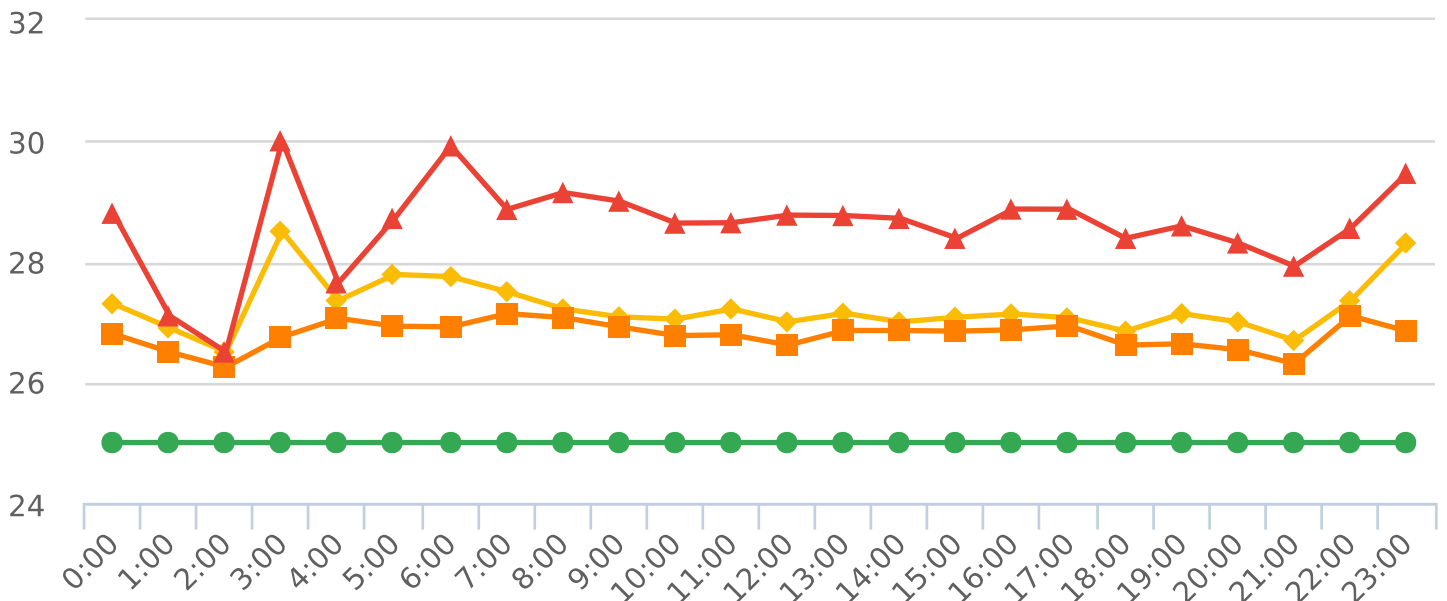

Generated by Lori Brooks from Evans City-Seven Fields Regional Police on Jun 10, 2020 at 3:47:37 PM

Time of Day: 0:00 to 23:59
 Dates: 9/13/2019 to 9/25/2019

Site: Castle Creek AT Saxony, SB

Overall Summary

Total Days of Data: 13

Speed Limit: 25

Average Speed: 27.25

50th Percentile Speed: 26.79

85th Percentile Speed: 28.61

Pace Speed Range: 23-33

Minimum Speed: 25

Maximum Speed: 39

Display Status: Speed Display

Average Volume per Day: 754.0

Total Volume: 9802

■ Violators
 ■ Inside Threshold
 ■ Compliant
 ■ Vehicles Slowed
 ■ Other

● Speed Limit
 ◆ Average Speed
 ■ 50% Speed
 ▲ 85% Speed