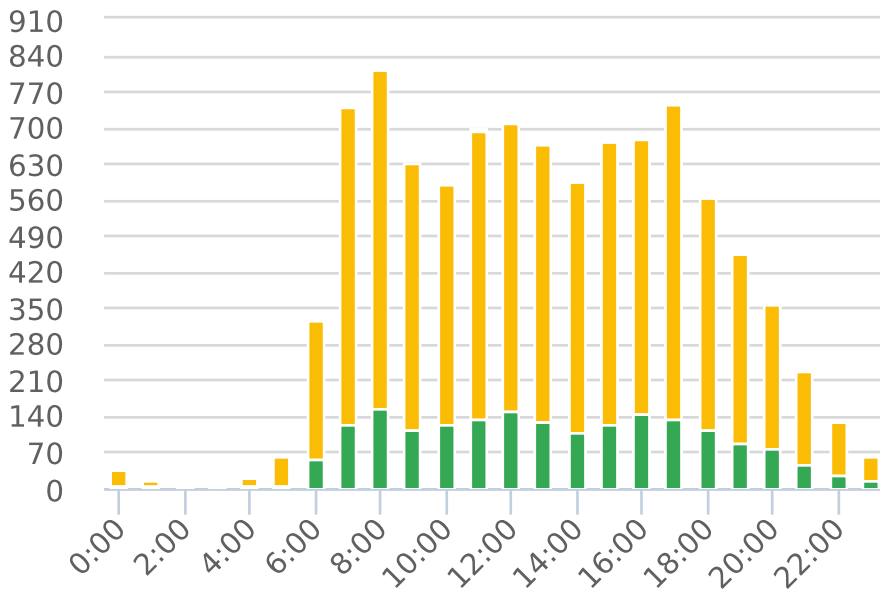

Generated by Lori Brooks from Evans City-Seven Fields Regional Police on Jun 10, 2020 at 3:47:37 PM

Time of Day: 0:00 to 23:59
 Dates: 9/13/2019 to 9/25/2019

Site: Castle Creek AT Saxony, SB

Overall Summary

Total Days of Data: 13

Speed Limit: 25

Average Speed: 27.25

50th Percentile Speed: 26.79

85th Percentile Speed: 28.61

Pace Speed Range: 23-33

Minimum Speed: 25

Maximum Speed: 39

Display Status: Speed Display

Average Volume per Day: 754.0

Total Volume: 9802

■ Violators
 ■ Inside Threshold
 ■ Compliant
 ■ Vehicles Slowed
 ■ Other

● Speed Limit
 ◆ Average Speed
 ■ 50% Speed
 ▲ 85% Speed