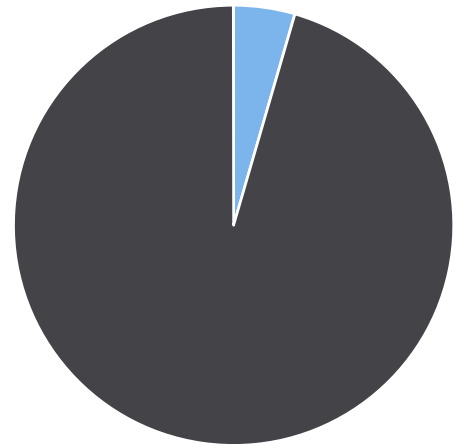

Generated by Lori Brooks from Evans City-Seven Fields Regional Police on Jun 10, 2020 at 3:47:37 PM

Time of Day: 0:00 to 23:59
 Dates: 9/13/2019 to 9/25/2019

Site: Castle Creek AT Saxony, SB

Overall Summary

Display Status: Speed Display

Average Volume per Day: 754.0

Total Volume: 9802

■ Violators
 ■ Inside Threshold
 ■ Compliant
 ■ Vehicles Slowed
 ■ Other

● Speed Limit
 ◆ Average Speed
 ■ 50% Speed
 ▲ 85% Speed