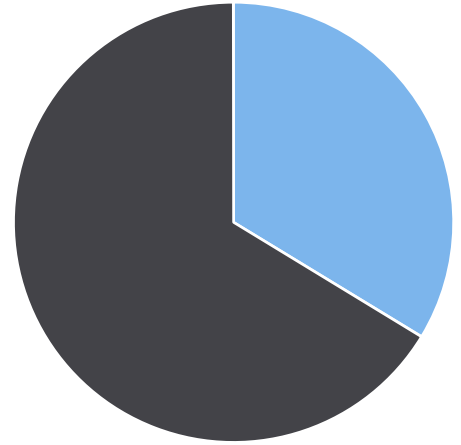

Generated by Lori Brooks from Evans City-Seven Fields Regional Police on Jun 10, 2020 at 3:52:14 PM

Time of Day: 0:00 to 23:59
 Dates: 12/9/2019 to 12/23/2019

Site: Cumberland @ Westburn, SB

Overall Summary

Total Days of Data: 13
 Speed Limit: 25
 Average Speed: 16.41
 50th Percentile Speed: 15.53
 85th Percentile Speed: 19.59
 Pace Speed Range: 14-24

Minimum Speed: 5
 Maximum Speed: 71
 Display Status: Speed Display
 Average Volume per Day: 106.8
 Total Volume: 1388