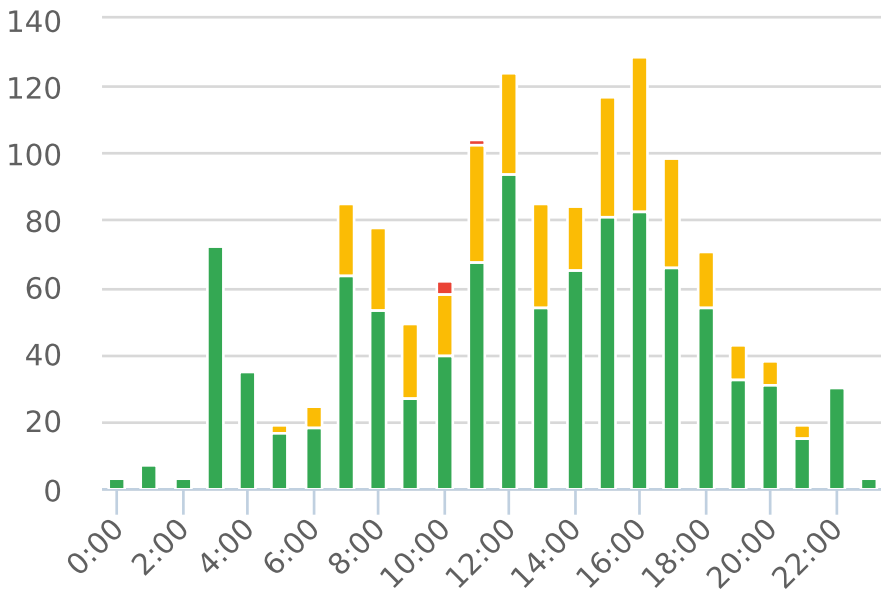

Generated by Lori Brooks from Evans City-Seven Fields Regional Police on Jun 10, 2020 at 3:52:14 PM

Time of Day: 0:00 to 23:59
 Dates: 12/9/2019 to 12/23/2019

Site: Cumberland @ Westburn, SB

Overall Summary

Total Days of Data: 13
 Speed Limit: 25
 Average Speed: 16.41
 50th Percentile Speed: 15.53
 85th Percentile Speed: 19.59
 Pace Speed Range: 14-24

Minimum Speed: 5
 Maximum Speed: 71
 Display Status: Speed Display
 Average Volume per Day: 106.8
 Total Volume: 1388

■ Violators
 ■ Inside Threshold
 ■ Compliant
 ■ Vehicles Slowed
 ■ Other

● Speed Limit
 ◆ Average Speed
 ■ 50% Speed
 ▲ 85% Speed