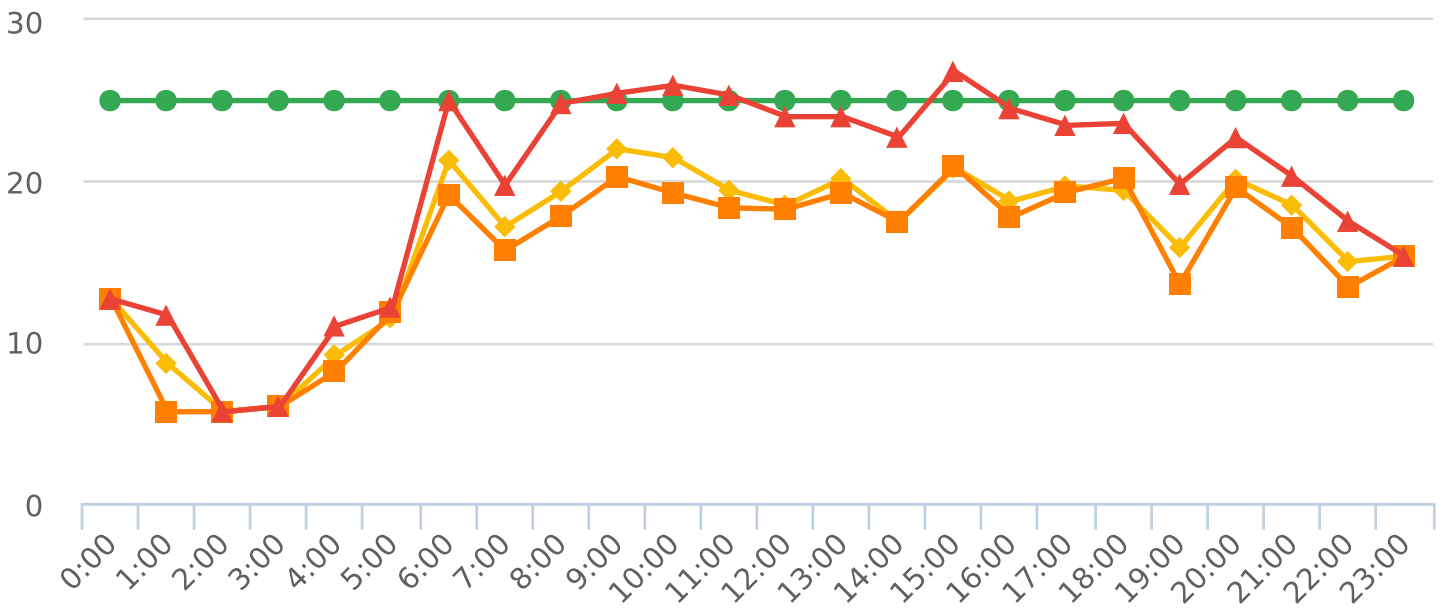

Generated by Lori Brooks from Evans City-Seven Fields Regional Police on Jun 10, 2020 at 3:52:14 PM

Time of Day: 0:00 to 23:59
 Dates: 12/9/2019 to 12/23/2019

Site: Cumberland @ Westburn, SB

Overall Summary

Total Days of Data: 13
 Speed Limit: 25
 Average Speed: 16.41
 50th Percentile Speed: 15.53
 85th Percentile Speed: 19.59
 Pace Speed Range: 14-24

Minimum Speed: 5
 Maximum Speed: 71
 Display Status: Speed Display
 Average Volume per Day: 106.8
 Total Volume: 1388

■ Violators
 ■ Inside Threshold
 ■ Compliant
 ■ Vehicles Slowed
 ■ Other

● Speed Limit
 ◆ Average Speed
 ■ 50% Speed
 ▲ 85% Speed