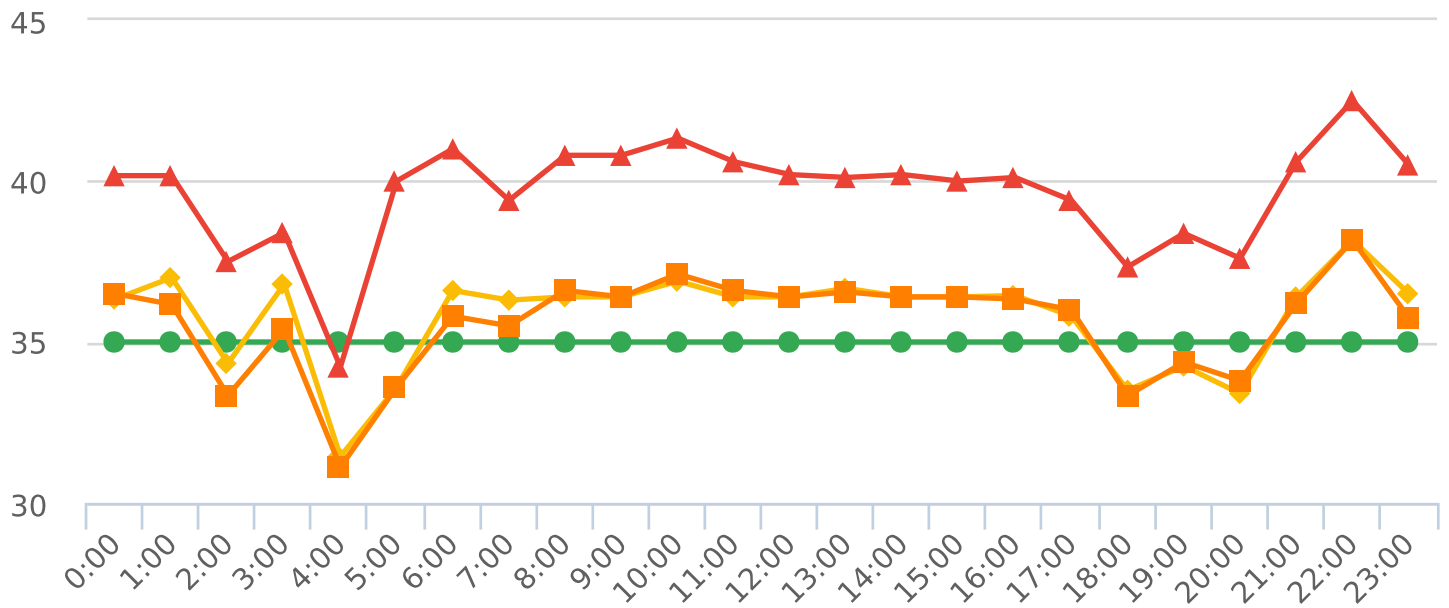

Generated by Lori Brooks from Evans City-Seven Fields Regional Police on Jun 10, 2020 at 3:32:25 PM

Time of Day: 0:00 to 23:59
 Dates: 1/1/2020 to 5/28/2020

Site: Franklin Rd, NB

Overall Summary

Total Days of Data: 7	Minimum Speed: 5
Speed Limit: 35	Maximum Speed: 59
Average Speed: 35.78	Display Status: Speed Display
50th Percentile Speed: 35.58	Average Volume per Day: 2059.6
85th Percentile Speed: 39.64	Total Volume: 14417
Pace Speed Range: 31-41	

■ Violators
 ■ Inside Threshold
 ■ Compliant
 ■ Vehicles Slowed
 ■ Other

● Speed Limit
 ◆ Average Speed
 ■ 50% Speed
 ▲ 85% Speed