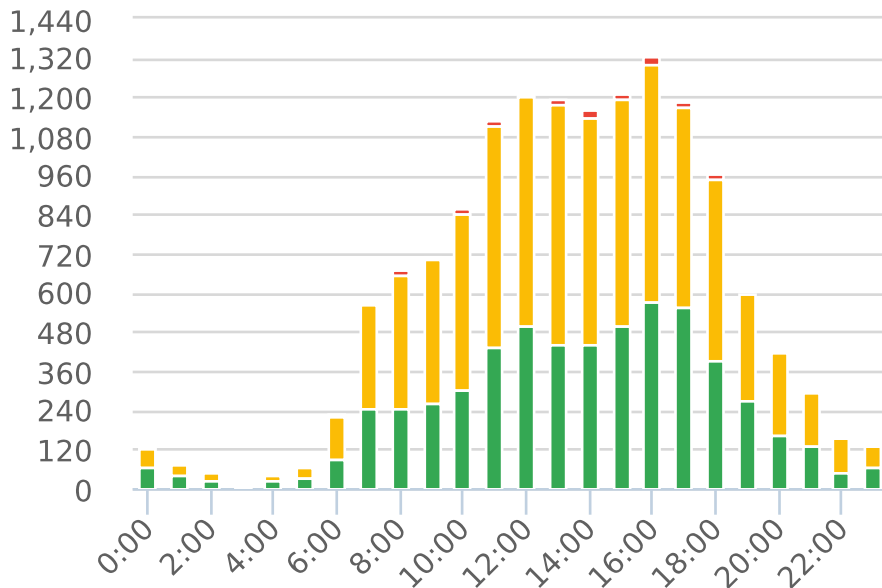

Generated by Lori Brooks from Evans City-Seven Fields Regional Police on Jun 10, 2020 at 3:32:25 PM

Time of Day: 0:00 to 23:59
 Dates: 1/1/2020 to 5/28/2020

Site: Franklin Rd, NB

Overall Summary

Total Days of Data: 7	Minimum Speed: 5
Speed Limit: 35	Maximum Speed: 59
Average Speed: 35.78	Display Status: Speed Display
50th Percentile Speed: 35.58	Average Volume per Day: 2059.6
85th Percentile Speed: 39.64	Total Volume: 14417
Pace Speed Range: 31-41	

■ Violators
 ■ Inside Threshold
 ■ Compliant
 ■ Vehicles Slowed
 ■ Other

● Speed Limit
 ◆ Average Speed
 ■ 50% Speed
 ▲ 85% Speed