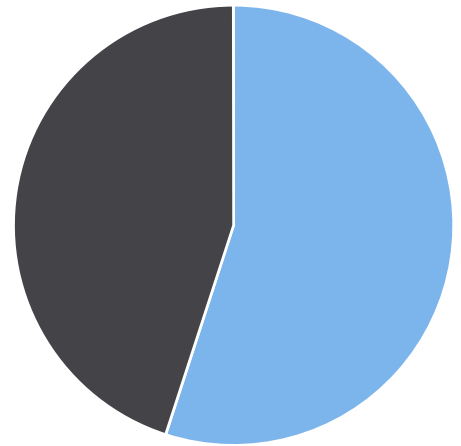

Generated by Lori Brooks from Evans City-Seven Fields Regional Police on Jun 10, 2020 at 3:32:25 PM

Time of Day: 0:00 to 23:59
 Dates: 1/1/2020 to 5/28/2020

Site: Franklin Rd, NB

Overall Summary

Total Days of Data: 7	Minimum Speed: 5
Speed Limit: 35	Maximum Speed: 59
Average Speed: 35.78	Display Status: Speed Display
50th Percentile Speed: 35.58	Average Volume per Day: 2059.6
85th Percentile Speed: 39.64	Total Volume: 14417
Pace Speed Range: 31-41	

■ Violators
 ■ Inside Threshold
 ■ Compliant
 ■ Vehicles Slowed
 ■ Other

● Speed Limit
 ◆ Average Speed
 ■ 50% Speed
 ▲ 85% Speed