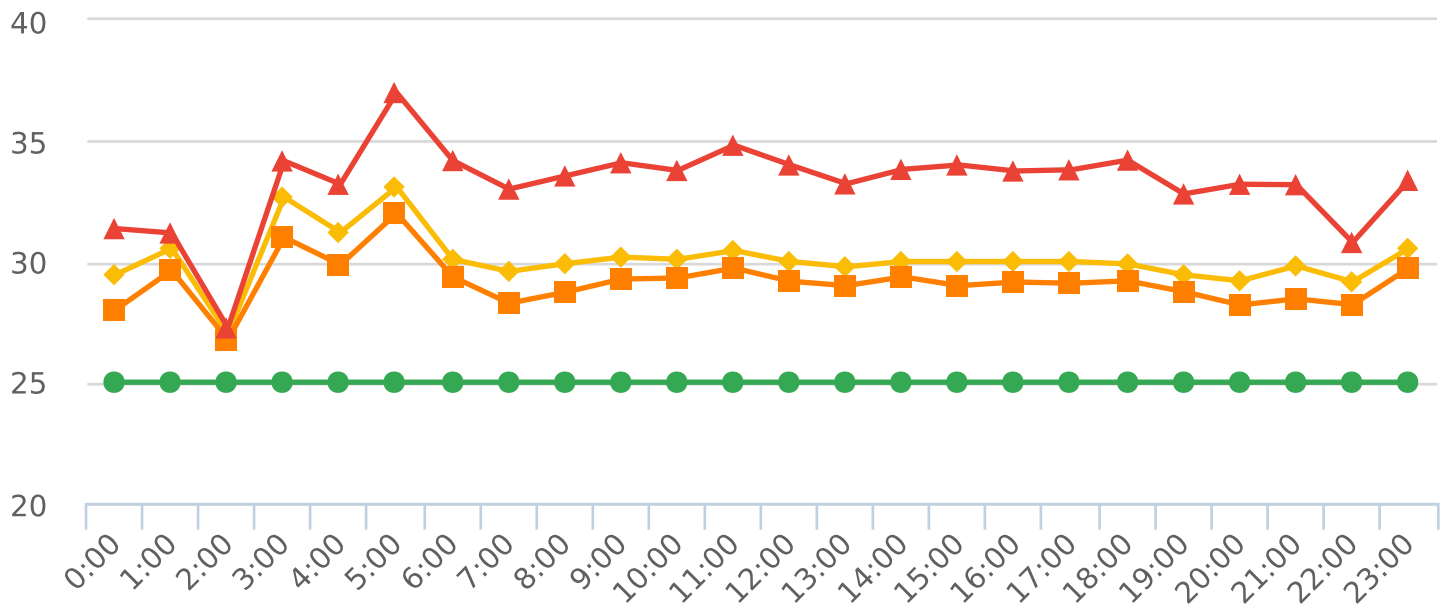

Generated by Lori Brooks from Evans City-Seven Fields Regional Police on Jun 12, 2020 at 10:58:41 AM

Time of Day: 0:00 to 23:59
 Dates: 8/31/2019 to 9/13/2019

Site: Mars-Crider @ Graywyck WB, NB

Overall Summary

Total Days of Data: 13
 Speed Limit: 25
 Average Speed: 30.09
 50th Percentile Speed: 29.14
 85th Percentile Speed: 33.24
 Pace Speed Range: 25-35

Minimum Speed: 25
 Maximum Speed: 57
 Display Status: Speed Display
 Average Volume per Day: 1154.8
 Total Volume: 15013

■ Violators
 ■ Inside Threshold
 ■ Compliant
 ■ Vehicles Slowed
 ■ Other

● Speed Limit
 ◆ Average Speed
 ■ 50% Speed
 ▲ 85% Speed