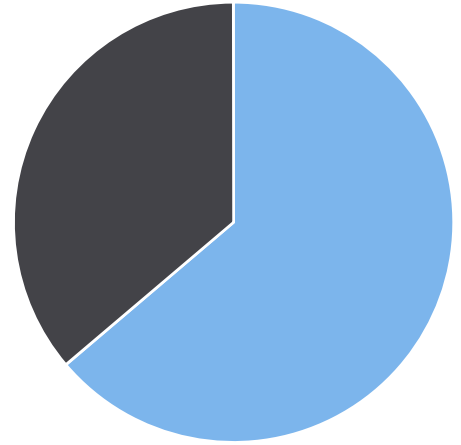

Generated by Lori Brooks from Evans City-Seven Fields Regional Police on Jun 12, 2020 at 10:58:41 AM

Time of Day: 0:00 to 23:59
 Dates: 8/31/2019 to 9/13/2019

Site: Mars-Crider @ Graywyck WB, NB

Overall Summary

Total Days of Data: 13
 Speed Limit: 25
 Average Speed: 30.09
 50th Percentile Speed: 29.14
 85th Percentile Speed: 33.24
 Pace Speed Range: 25-35

Minimum Speed: 25
 Maximum Speed: 57
 Display Status: Speed Display
 Average Volume per Day: 1154.8
 Total Volume: 15013