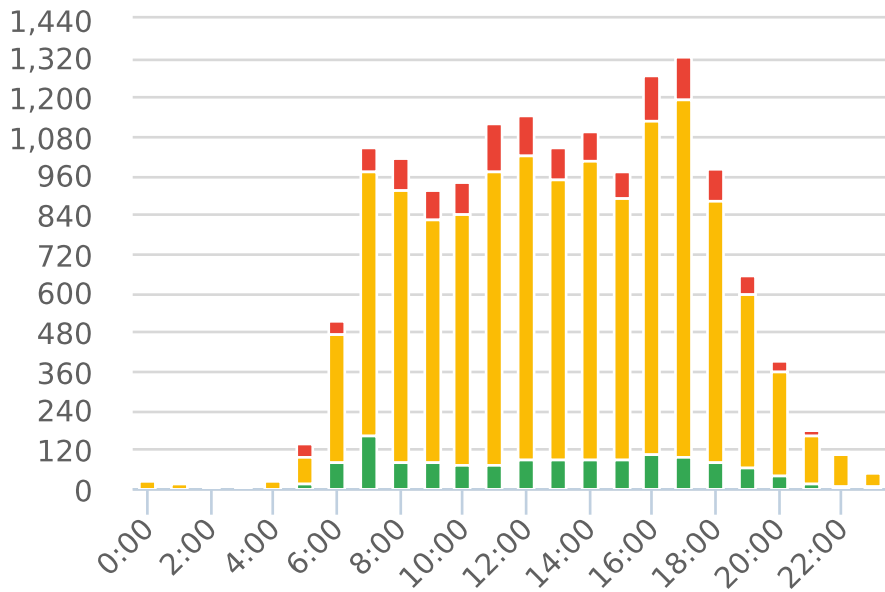

Generated by Lori Brooks from Evans City-Seven Fields Regional Police on Jun 12, 2020 at 10:58:41 AM

Time of Day: 0:00 to 23:59
 Dates: 8/31/2019 to 9/13/2019

Site: Mars-Crider @ Graywyck WB, NB

Overall Summary

Total Days of Data: 13
 Speed Limit: 25
 Average Speed: 30.09
 50th Percentile Speed: 29.14
 85th Percentile Speed: 33.24
 Pace Speed Range: 25-35

Minimum Speed: 25
 Maximum Speed: 57
 Display Status: Speed Display
 Average Volume per Day: 1154.8
 Total Volume: 15013

■ Violators
 ■ Inside Threshold
 ■ Compliant
 ■ Vehicles Slowed
 ■ Other

● Speed Limit
 ◆ Average Speed
 ■ 50% Speed
 ▲ 85% Speed