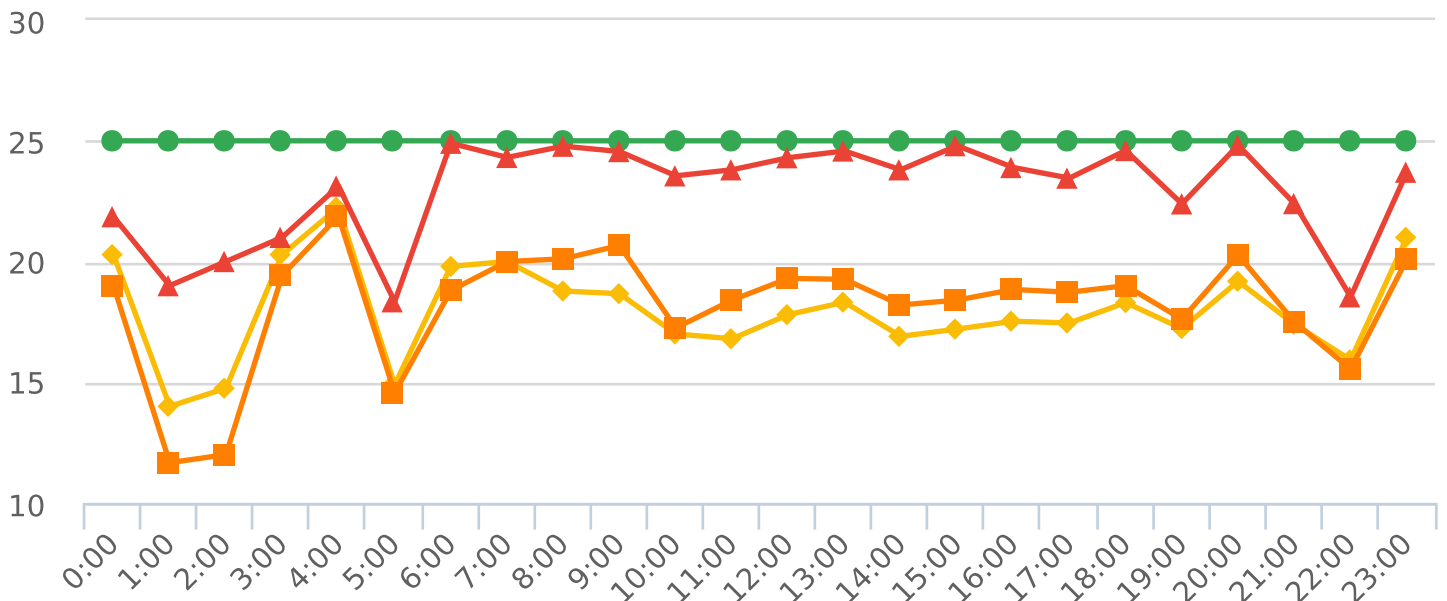

Generated by Lori Brooks from Evans City-Seven Fields Regional Police on Jun 10, 2020 at 3:35:49 PM

Time of Day: 0:00 to 23:59
 Dates: 5/28/2020 to 6/8/2020

Site: Sycamore, SB

Overall Summary

Total Days of Data: 11
 Speed Limit: 35,25
 Average Speed: 17.99
 50th Percentile Speed: 18.19
 85th Percentile Speed: 22.94
 Pace Speed Range: 15-25

Minimum Speed: 5
 Maximum Speed: 54
 Display Status: Speed Display
 Average Volume per Day: 400.3
 Total Volume: 4403

■ Violators
 ■ Inside Threshold
 ■ Compliant
 ■ Vehicles Slowed
 ■ Other

● Speed Limit
 ◆ Average Speed
 ■ 50% Speed
 ▲ 85% Speed