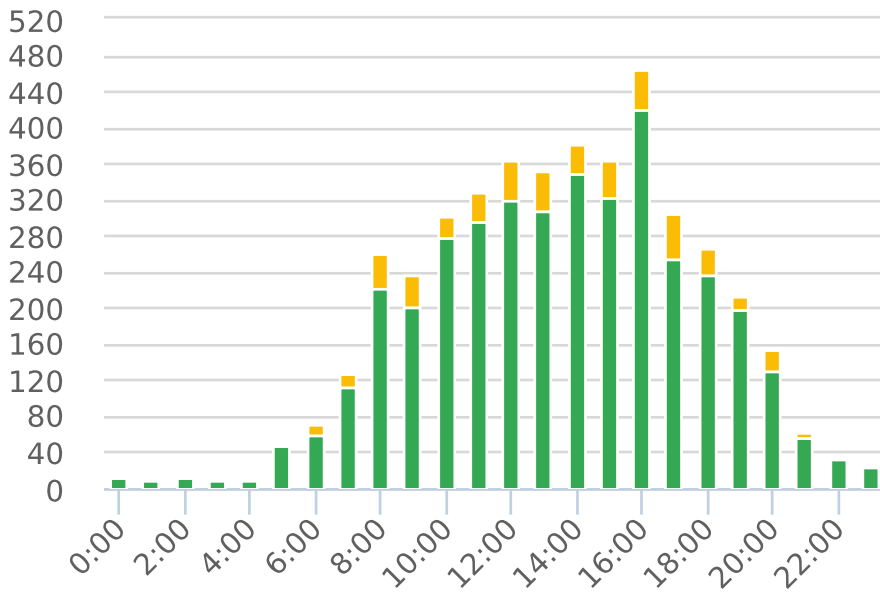

Generated by Lori Brooks from Evans City-Seven Fields Regional Police on Jun 10, 2020 at 3:35:49 PM

Time of Day: 0:00 to 23:59
 Dates: 5/28/2020 to 6/8/2020

Site: Sycamore, SB

Overall Summary

Total Days of Data: 11
 Speed Limit: 35,25
 Average Speed: 17.99
 50th Percentile Speed: 18.19
 85th Percentile Speed: 22.94
 Pace Speed Range: 15-25

Minimum Speed: 5
 Maximum Speed: 54
 Display Status: Speed Display
 Average Volume per Day: 400.3
 Total Volume: 4403

■ Violators
 ■ Inside Threshold
 ■ Compliant
 ■ Vehicles Slowed
 ■ Other

● Speed Limit
 ◆ Average Speed
 ■ 50% Speed
 ▲ 85% Speed