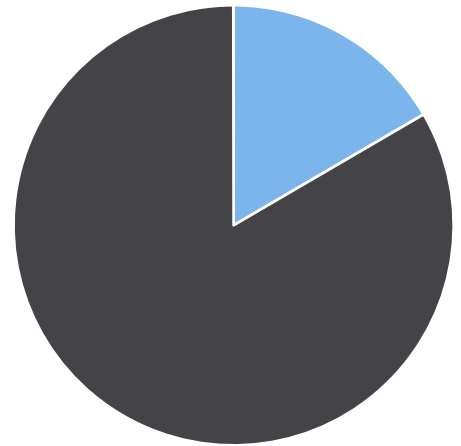

Generated by Lori Brooks from Evans City-Seven Fields Regional Police on Jun 10, 2020 at 3:35:49 PM

Time of Day: 0:00 to 23:59
 Dates: 5/28/2020 to 6/8/2020

Site: Sycamore, SB

Overall Summary

Total Days of Data: 11
 Speed Limit: 35,25
 Average Speed: 17.99
 50th Percentile Speed: 18.19
 85th Percentile Speed: 22.94
 Pace Speed Range: 15-25

Minimum Speed: 5
 Maximum Speed: 54
 Display Status: Speed Display
 Average Volume per Day: 400.3
 Total Volume: 4403

■ Violators
 ■ Inside Threshold
 ■ Compliant
 ■ Vehicles Slowed
 ■ Other

● Speed Limit
 ◆ Average Speed
 ■ 50% Speed
 ▲ 85% Speed