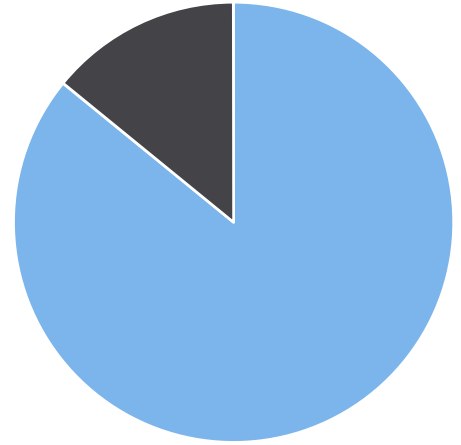

Generated by Joseph McCombs from Evans City-Seven Fields Regional Police on Jul 8, 2020 at 1:18:28 PM

Time of Day: 0:00 to 23:59  
 Dates: 6/30/2020 to 7/6/2020

Site: Mars Crider 7-2020, EB

## Overall Summary

Total Days of Data: 7	Minimum Speed: 5
Speed Limit: 25	Maximum Speed: 58
Average Speed: 26.1	Display Status: Speed Display
50th Percentile Speed: 26.35	Average Volume per Day: 2024.3
85th Percentile Speed: 31.43	Total Volume: 14170
Pace Speed Range: 23-33	