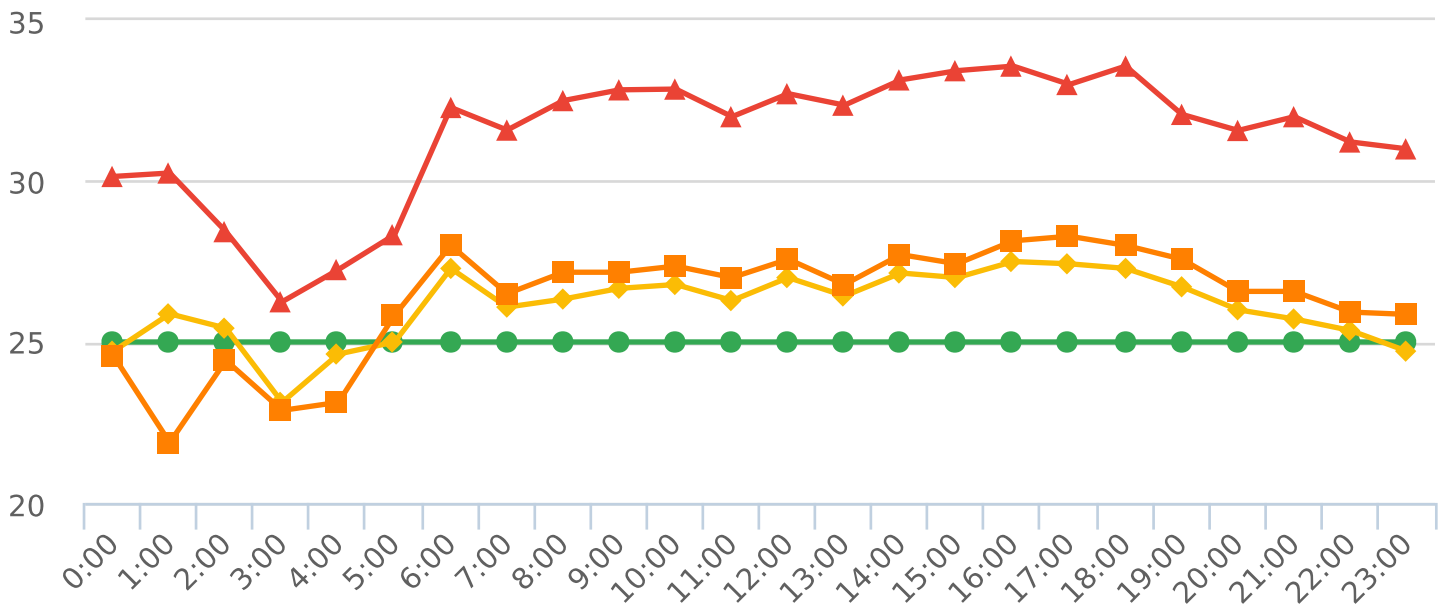

Generated by Joseph McCombs from Evans City-Seven Fields Regional Police on Jul 8, 2020 at 1:18:28 PM

Time of Day: 0:00 to 23:59  
 Dates: 6/30/2020 to 7/6/2020

Site: Mars Crider 7-2020, EB

## Overall Summary

Total Days of Data: 7	Minimum Speed: 5
Speed Limit: 25	Maximum Speed: 58
Average Speed: 26.1	Display Status: Speed Display
50th Percentile Speed: 26.35	Average Volume per Day: 2024.3
85th Percentile Speed: 31.43	Total Volume: 14170
Pace Speed Range: 23-33	

■ Violators   
 ■ Inside Threshold   
 ■ Compliant   
 ■ Vehicles Slowed   
 ■ Other

● Speed Limit   
 ◆ Average Speed   
 ■ 50% Speed   
 ▲ 85% Speed

Time of Day: 0:00 to 23:59

Site: Mars Crider 7-2020, EB