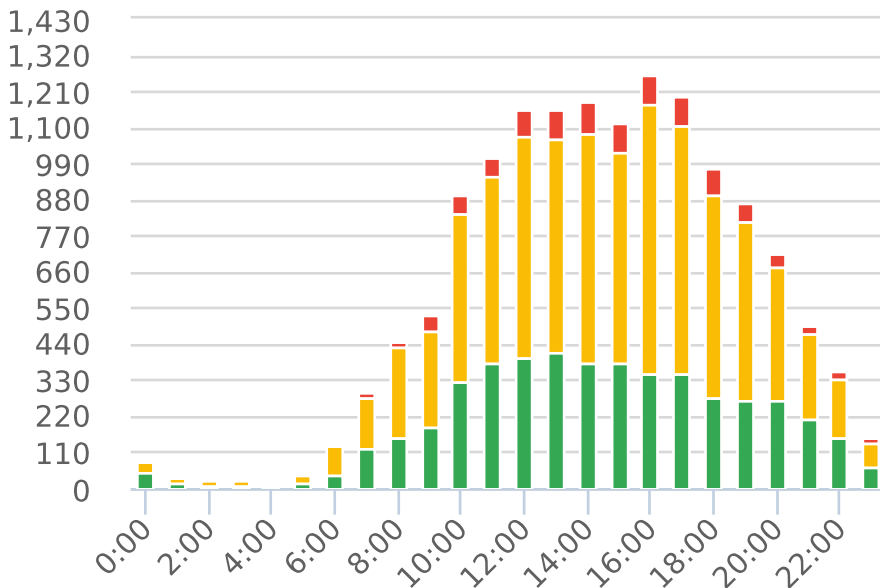

Generated by Joseph McCombs from Evans City-Seven Fields Regional Police on Jul 8, 2020 at 1:18:28 PM

Time of Day: 0:00 to 23:59  
 Dates: 6/30/2020 to 7/6/2020

Site: Mars Crider 7-2020, EB

## Overall Summary

Total Days of Data: 7	Minimum Speed: 5
Speed Limit: 25	Maximum Speed: 58
Average Speed: 26.1	Display Status: Speed Display
50th Percentile Speed: 26.35	Average Volume per Day: 2024.3
85th Percentile Speed: 31.43	Total Volume: 14170
Pace Speed Range: 23-33	

■ Violators   
 ■ Inside Threshold   
 ■ Compliant   
 ■ Vehicles Slowed   
 ■ Other

● Speed Limit   
 ◆ Average Speed   
 ■ 50% Speed   
 ▲ 85% Speed

Time of Day: 0:00 to 23:59

Site: Mars Crider 7-2020, EB