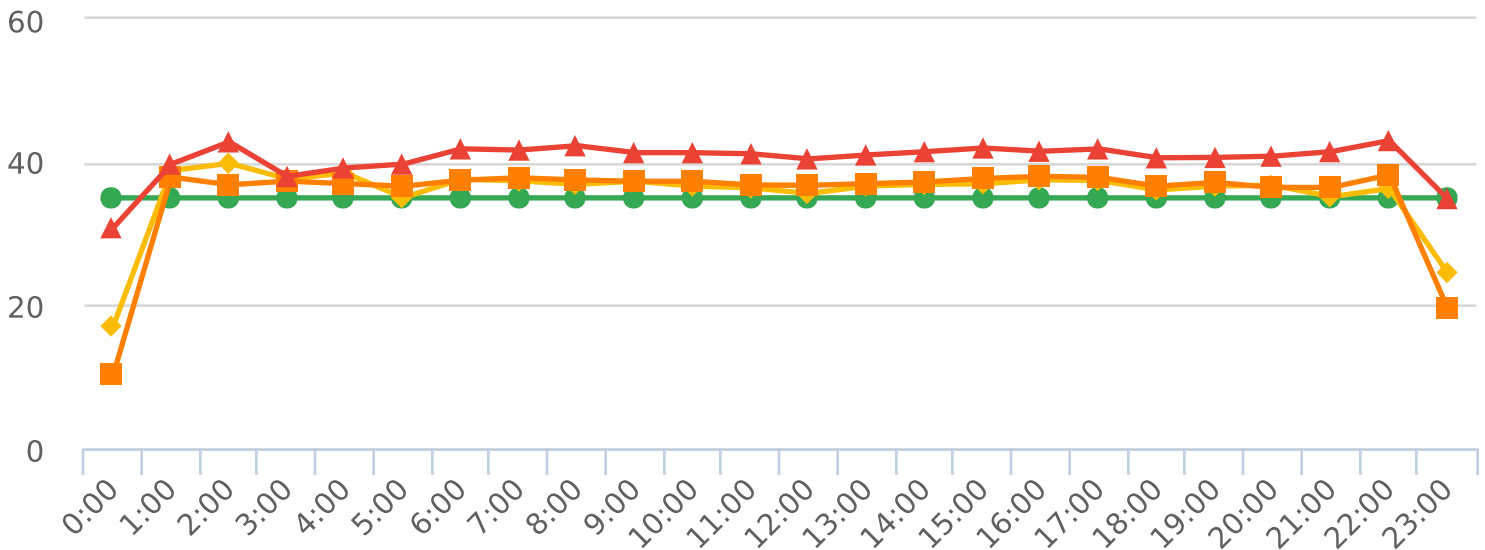

Start: 2020-08-25

End: 2020-08-29

Times: 0:00-23:59

Violation Threshold: Speed Limit + 10

Speed Range: 1 to 100

## Overall Summary

Total Days of Data: 5

Speed Limit: 25, 35

Average Speed: 36.53

50th Percentile Speed: 36.93

85th Percentile Speed: 41.19

Pace Speed Range: 32-42

Minimum Speed: 5

Maximum Speed: 62

Display Mode: Speed Display

Average Volume per Day: 1644.4

Total Volume: 8222

■ **Violators**    
 ■ **Inside Threshold**    
 ■ **Compliant**    
 ■ **Vehicles Slowed**    
 ■ **Other**

● **Speed Limit**    
 ◆ **Average Speed**    
 ■ **50% Speed**    
 ▲ **85% Speed**