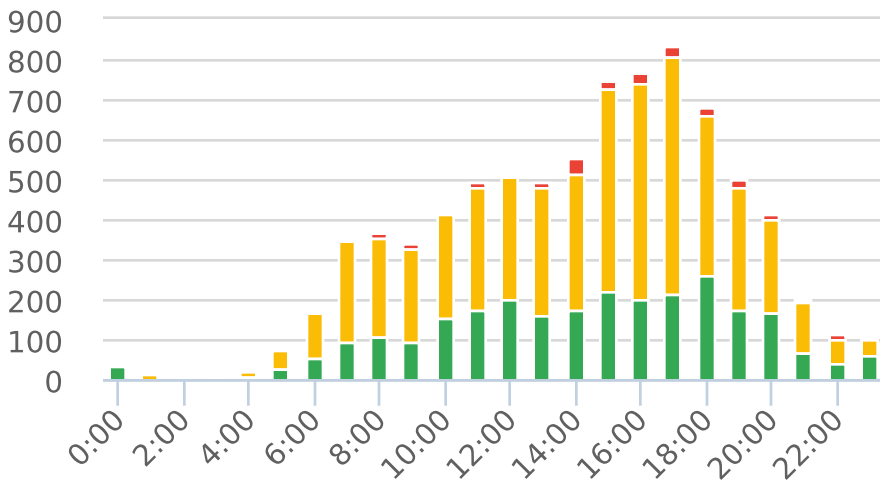

Start: 2020-08-25

End: 2020-08-29

Times: 0:00-23:59

Violation Threshold: Speed Limit + 10

Speed Range: 1 to 100

## Overall Summary

Total Days of Data: 5

Speed Limit: 25, 35

Average Speed: 36.53

50th Percentile Speed: 36.93

85th Percentile Speed: 41.19

Pace Speed Range: 32-42

Minimum Speed: 5

Maximum Speed: 62

Display Mode: Speed Display

Average Volume per Day: 1644.4

Total Volume: 8222

■ **Violators**    
 ■ **Inside Threshold**    
 ■ **Compliant**    
 ■ **Vehicles Slowed**    
 ■ **Other**