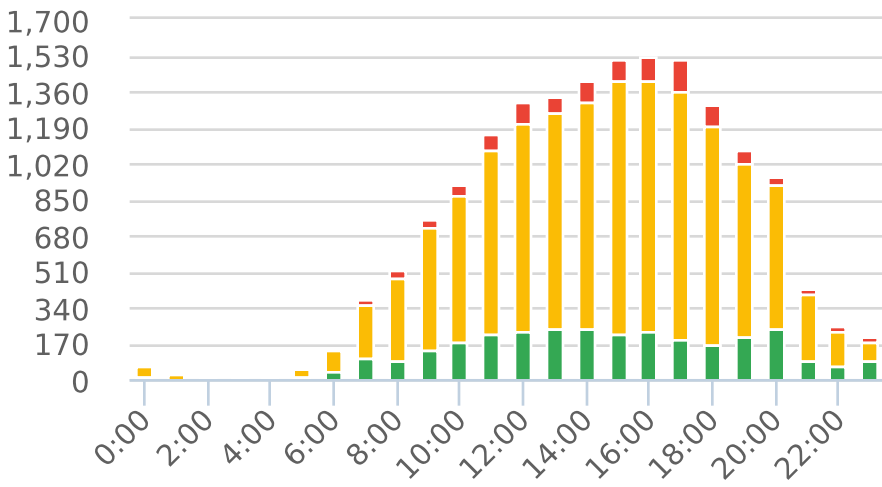

Start: 2020-08-08  
 End: 2020-08-25  
 Times: 0:00-23:59

Violation Threshold: Speed Limit + 10  
 Speed Range: 1 to 100

## Overall Summary

Total Days of Data: 12  
 Speed Limit: 25  
 Average Speed: 28.93  
 50th Percentile Speed: 28.74  
 85th Percentile Speed: 33.04  
 Pace Speed Range: 24-34

Minimum Speed: 5  
 Maximum Speed: 62  
 Display Mode: Speed Display  
 Average Volume per Day: 1410.9  
 Total Volume: 16931

■ Violators   
 ■ Inside Threshold   
 ■ Compliant   
 ■ Vehicles Slowed   
 ■ Other

● Speed Limit   
 ◆ Average Speed   
 ■ 50% Speed   
 ▲ 85% Speed