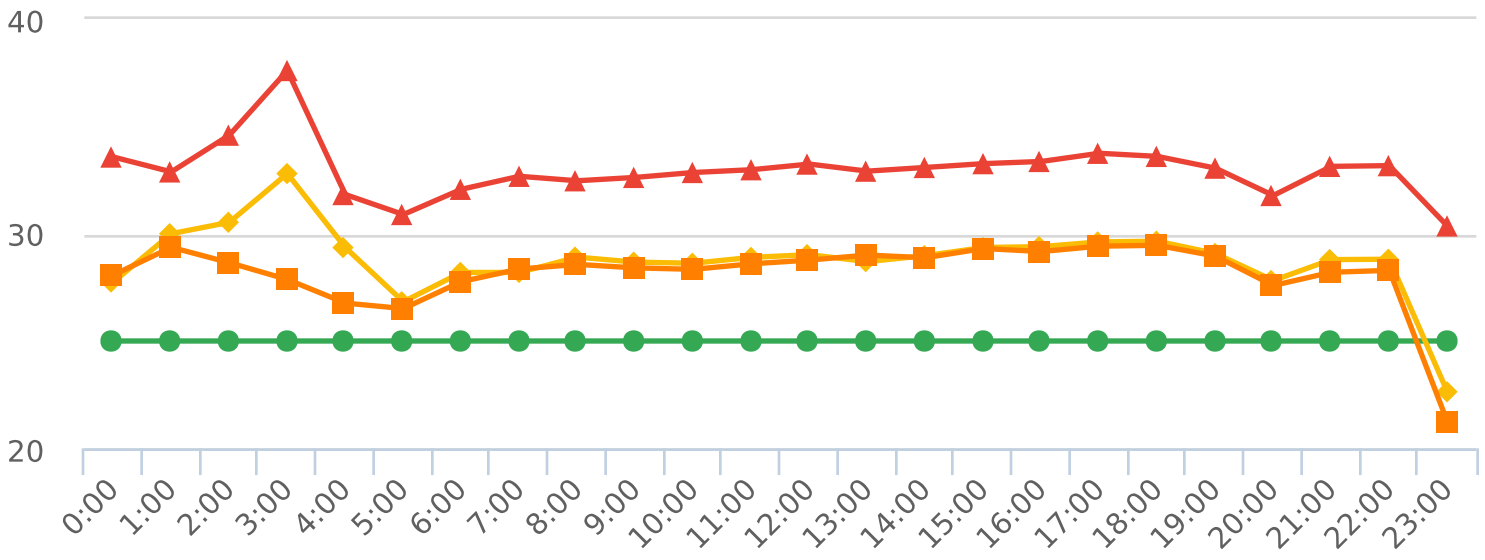

Start: 2020-08-08  
 End: 2020-08-25  
 Times: 0:00-23:59

Violation Threshold: Speed Limit + 10  
 Speed Range: 1 to 100

## Overall Summary

Total Days of Data: 12  
 Speed Limit: 25  
 Average Speed: 28.93  
 50th Percentile Speed: 28.74  
 85th Percentile Speed: 33.04  
 Pace Speed Range: 24-34

Minimum Speed: 5  
 Maximum Speed: 62  
 Display Mode: Speed Display  
 Average Volume per Day: 1410.9  
 Total Volume: 16931

■ Violators   
 ■ Inside Threshold   
 ■ Compliant   
 ■ Vehicles Slowed   
 ■ Other

● Speed Limit   
 ◆ Average Speed   
 ■ 50% Speed   
 ▲ 85% Speed