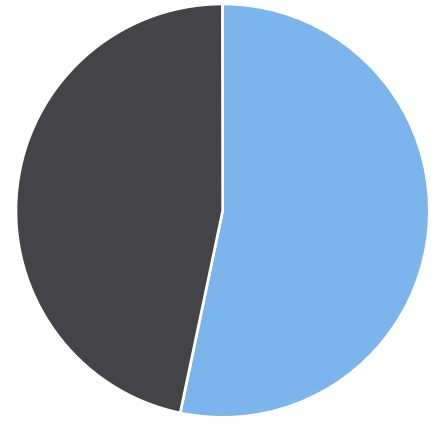

Start: 2020-08-08  
 End: 2020-08-25  
 Times: 0:00-23:59

Violation Threshold: Speed Limit + 10  
 Speed Range: 1 to 100

## Overall Summary

Total Days of Data: 12  
 Speed Limit: 25  
 Average Speed: 28.93  
 50th Percentile Speed: 28.74  
 85th Percentile Speed: 33.04  
 Pace Speed Range: 24-34

Minimum Speed: 5  
 Maximum Speed: 62  
 Display Mode: Speed Display  
 Average Volume per Day: 1410.9  
 Total Volume: 16931