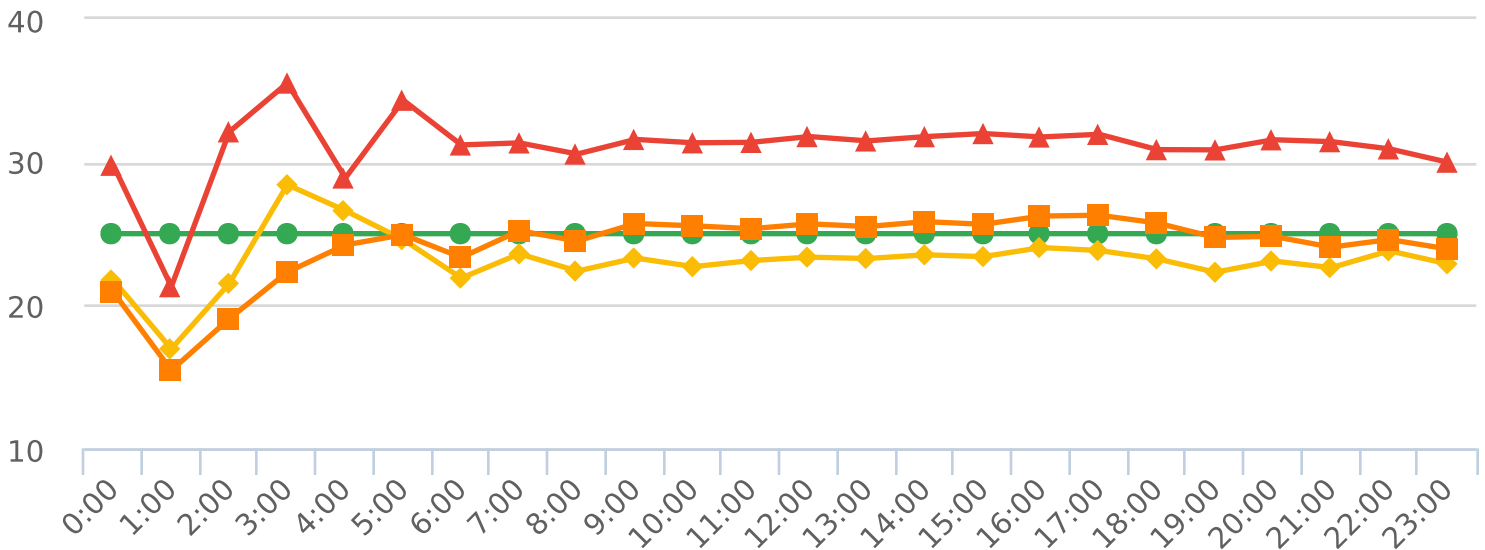

Start: 2020-09-21

End: 2020-09-29

Times: 0:00-23:59

Violation Threshold: Speed Limit + 10

Speed Range: 1 to 100

Overall Summary

Total Days of Data: 9

Speed Limit: 25

Average Speed: 23.25

50th Percentile Speed: 25.45

85th Percentile Speed: 31.48

Pace Speed Range: 23-33

Minimum Speed: 5

Maximum Speed: 60

Display Mode: Speed Display

Average Volume per Day: 2146.2

Total Volume: 19316

■ Violators
 ■ Inside Threshold
 ■ Compliant
 ■ Vehicles Slowed
 ■ Other

● Speed Limit
 ◆ Average Speed
 ■ 50% Speed
 ▲ 85% Speed