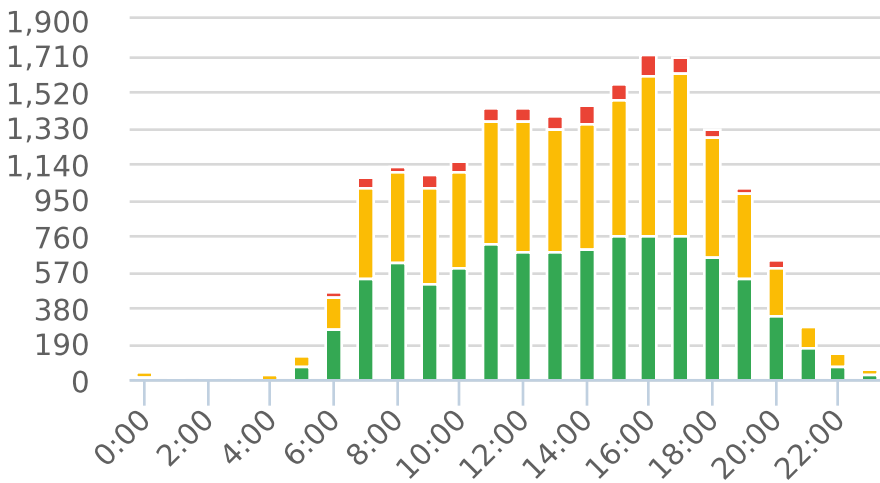

Start: 2020-09-21

End: 2020-09-29

Times: 0:00-23:59

Violation Threshold: Speed Limit + 10

Speed Range: 1 to 100

Overall Summary

Total Days of Data: 9

Speed Limit: 25

Average Speed: 23.25

50th Percentile Speed: 25.45

85th Percentile Speed: 31.48

Pace Speed Range: 23-33

Minimum Speed: 5

Maximum Speed: 60

Display Mode: Speed Display

Average Volume per Day: 2146.2

Total Volume: 19316

■ Violators
 ■ Inside Threshold
 ■ Compliant
 ■ Vehicles Slowed
 ■ Other

● Speed Limit
 ◆ Average Speed
 ■ 50% Speed
 ▲ 85% Speed