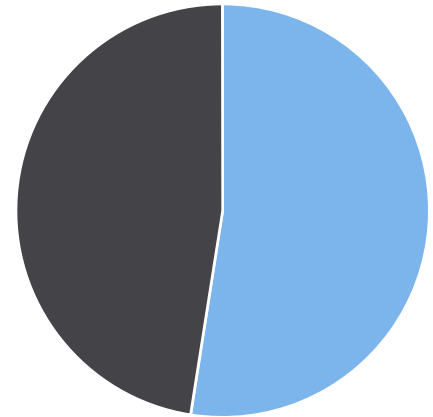

Average Speed: 23.25

50th Percentile Speed: 25.45

85th Percentile Speed: 31.48

Pace Speed Range: 23-33

Minimum Speed: 5

Maximum Speed: 60

Display Mode: Speed Display

Average Volume per Day: 2146.2

Total Volume: 19316

■ Violators
 ■ Inside Threshold
 ■ Compliant
 ■ Vehicles Slowed
 ■ Other

● Speed Limit
 ◆ Average Speed
 ■ 50% Speed
 ▲ 85% Speed