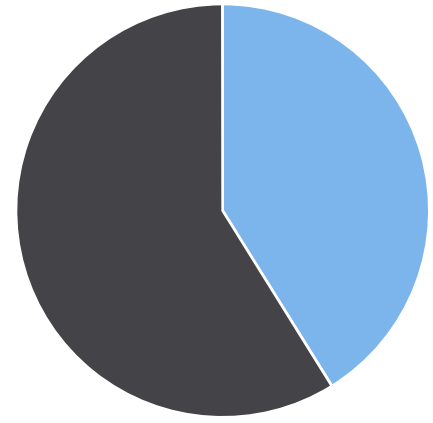

Start: 2020-08-29
 End: 2020-09-21
 Times: 0:00-23:59

Violation Threshold: Speed Limit + 10
 Speed Range: 1 to 100

Overall Summary

Total Days of Data: 16
 Speed Limit: 35, 25
 Average Speed: 20.7
 50th Percentile Speed: 22.02
 85th Percentile Speed: 26.57
 Pace Speed Range: 19-29

Minimum Speed: 5
 Maximum Speed: 39
 Display Mode: Speed Display
 Average Volume per Day: 257.9
 Total Volume: 4126

■ Violators
 ■ Inside Threshold
 ■ Compliant
 ■ Vehicles Slowed
 ■ Other

● Speed Limit
 ◆ Average Speed
 ■ 50% Speed
 ▲ 85% Speed