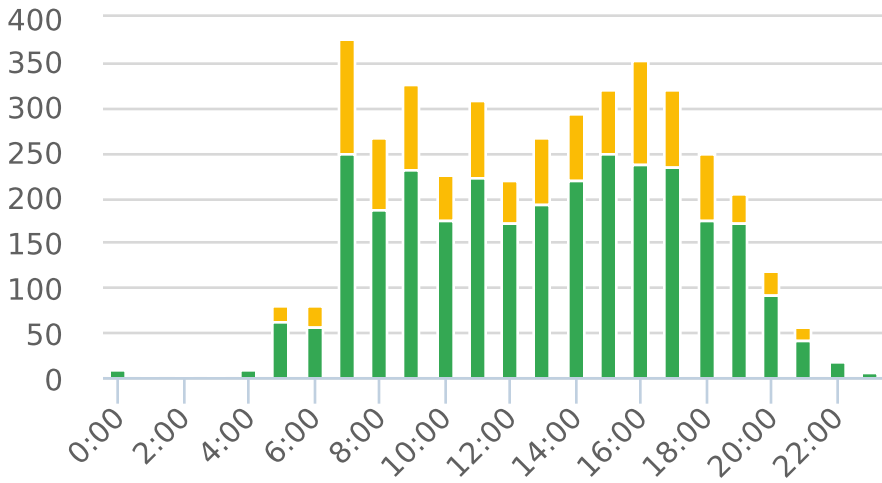

Start: 2020-08-29
 End: 2020-09-21
 Times: 0:00-23:59

Violation Threshold: Speed Limit + 10
 Speed Range: 1 to 100

Overall Summary

Total Days of Data: 16
 Speed Limit: 35, 25
 Average Speed: 20.7
 50th Percentile Speed: 22.02
 85th Percentile Speed: 26.57
 Pace Speed Range: 19-29

Minimum Speed: 5
 Maximum Speed: 39
 Display Mode: Speed Display
 Average Volume per Day: 257.9
 Total Volume: 4126

■ Violators
 ■ Inside Threshold
 ■ Compliant
 ■ Vehicles Slowed
 ■ Other

● Speed Limit
 ◆ Average Speed
 ■ 50% Speed
 ▲ 85% Speed