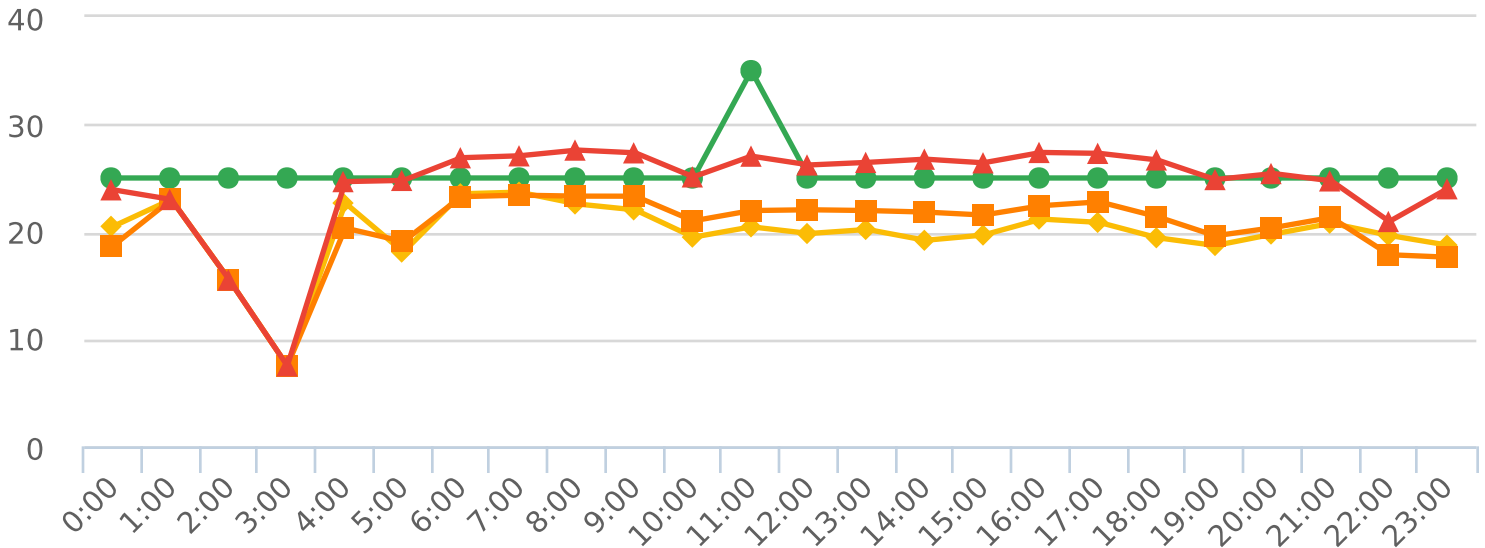

Start: 2020-08-29
 End: 2020-09-21
 Times: 0:00-23:59

Violation Threshold: Speed Limit + 10
 Speed Range: 1 to 100

Overall Summary

Total Days of Data: 16
 Speed Limit: 35, 25
 Average Speed: 20.7
 50th Percentile Speed: 22.02
 85th Percentile Speed: 26.57
 Pace Speed Range: 19-29

Minimum Speed: 5
 Maximum Speed: 39
 Display Mode: Speed Display
 Average Volume per Day: 257.9
 Total Volume: 4126

■ Violators
 ■ Inside Threshold
 ■ Compliant
 ■ Vehicles Slowed
 ■ Other

● Speed Limit
 ◆ Average Speed
 ■ 50% Speed
 ▲ 85% Speed