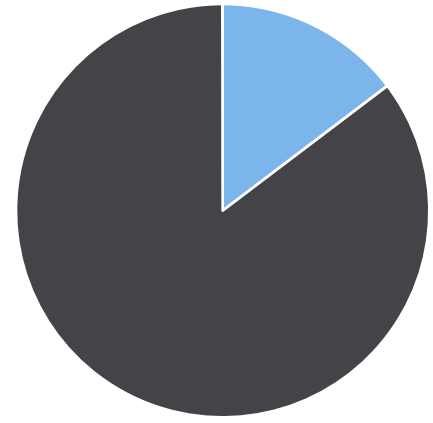

Start: 2020-10-23  
 End: 2020-11-18  
 Times: 0:00-23:59

Violation Threshold: Speed Limit + 10  
 Speed Range: 1 to 100

## Overall Summary

Total Days of Data: 6  
 Speed Limit: 25  
 Average Speed: 29.39  
 50th Percentile Speed: 29.13  
 85th Percentile Speed: 33.77  
 Pace Speed Range: 24-34

Minimum Speed: 5  
 Maximum Speed: 59  
 Display Mode: Speed Display  
 Average Volume per Day: 1218.8  
 Total Volume: 7313