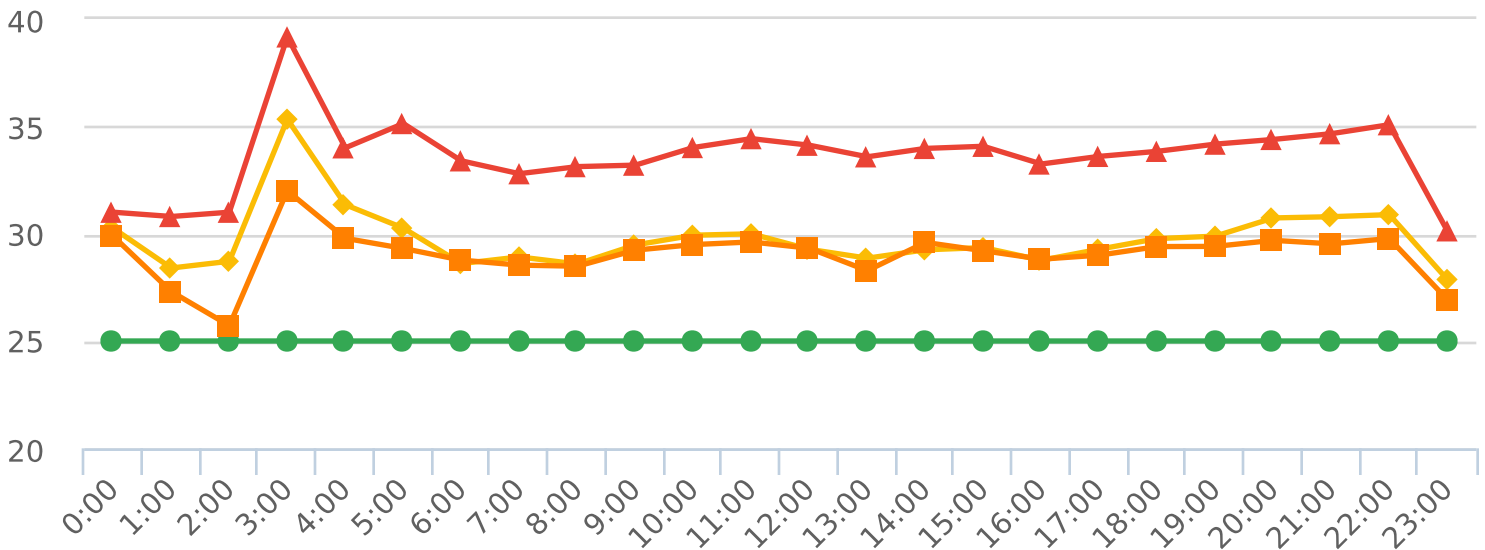

Start: 2020-10-23  
 End: 2020-11-18  
 Times: 0:00-23:59

Violation Threshold: Speed Limit + 10  
 Speed Range: 1 to 100

## Overall Summary

Total Days of Data: 6  
 Speed Limit: 25  
 Average Speed: 29.39  
 50th Percentile Speed: 29.13  
 85th Percentile Speed: 33.77  
 Pace Speed Range: 24-34

Minimum Speed: 5  
 Maximum Speed: 59  
 Display Mode: Speed Display  
 Average Volume per Day: 1218.8  
 Total Volume: 7313

■ Violators   
 ■ Inside Threshold   
 ■ Compliant   
 ■ Vehicles Slowed   
 ■ Other

● Speed Limit   
 ◆ Average Speed   
 ■ 50% Speed   
 ▲ 85% Speed