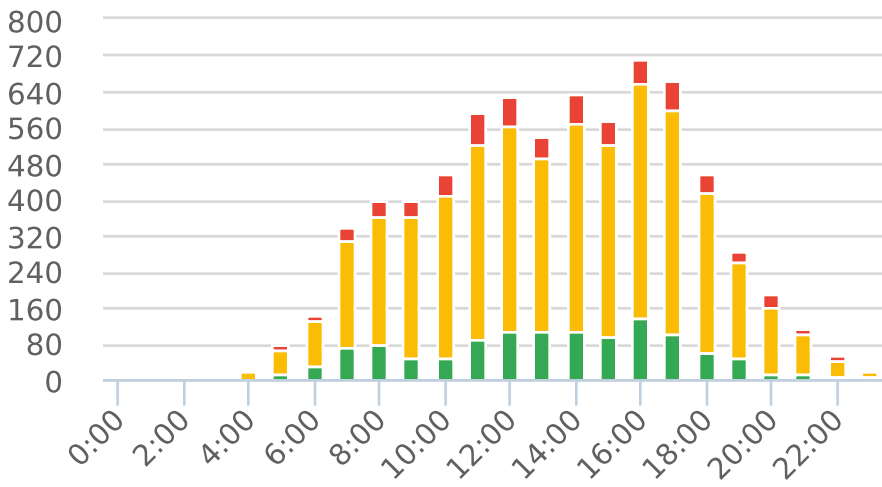

Start: 2020-10-23  
 End: 2020-11-18  
 Times: 0:00-23:59

Violation Threshold: Speed Limit + 10  
 Speed Range: 1 to 100

## Overall Summary

Total Days of Data: 6  
 Speed Limit: 25  
 Average Speed: 29.39  
 50th Percentile Speed: 29.13  
 85th Percentile Speed: 33.77  
 Pace Speed Range: 24-34

Minimum Speed: 5  
 Maximum Speed: 59  
 Display Mode: Speed Display  
 Average Volume per Day: 1218.8  
 Total Volume: 7313

■ Violators   
 ■ Inside Threshold   
 ■ Compliant   
 ■ Vehicles Slowed   
 ■ Other

● Speed Limit   
 ◆ Average Speed   
 ■ 50% Speed   
 ▲ 85% Speed