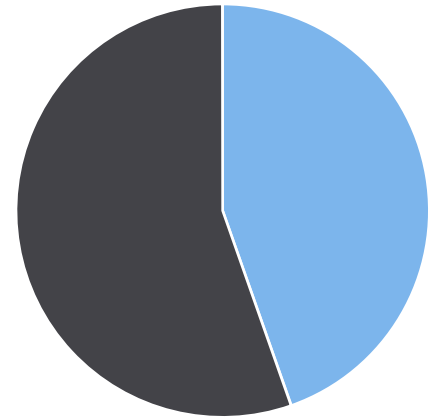

Start: 2020-09-29
 End: 2020-10-23
 Times: 0:00-23:59

Violation Threshold: Speed Limit + 10
 Speed Range: 1 to 100

Overall Summary

Total Days of Data: 13
 Speed Limit: 25
 Average Speed: 23.34
 50th Percentile Speed: 24.61
 85th Percentile Speed: 28.8
 Pace Speed Range: 21-31

Minimum Speed: 5
 Maximum Speed: 46
 Display Mode: Speed Display
 Average Volume per Day: 500.2
 Total Volume: 6503

■ Violators
 ■ Inside Threshold
 ■ Compliant
 ■ Vehicles Slowed
 ■ Other

● Speed Limit
 ◆ Average Speed
 ■ 50% Speed
 ▲ 85% Speed