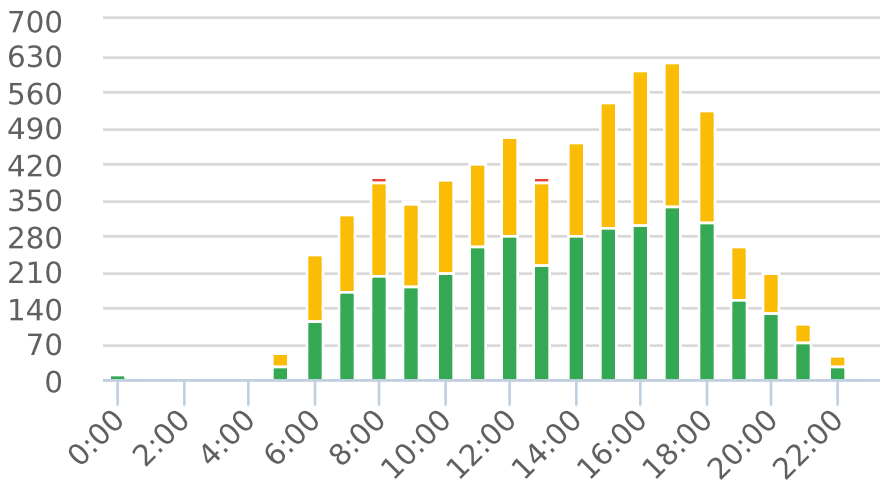

Start: 2020-09-29
 End: 2020-10-23
 Times: 0:00-23:59

Violation Threshold: Speed Limit + 10
 Speed Range: 1 to 100

Overall Summary

Total Days of Data: 13
 Speed Limit: 25
 Average Speed: 23.34
 50th Percentile Speed: 24.61
 85th Percentile Speed: 28.8
 Pace Speed Range: 21-31

Minimum Speed: 5
 Maximum Speed: 46
 Display Mode: Speed Display
 Average Volume per Day: 500.2
 Total Volume: 6503

■ Violators
 ■ Inside Threshold
 ■ Compliant
 ■ Vehicles Slowed
 ■ Other

● Speed Limit
 ◆ Average Speed
 ■ 50% Speed
 ▲ 85% Speed