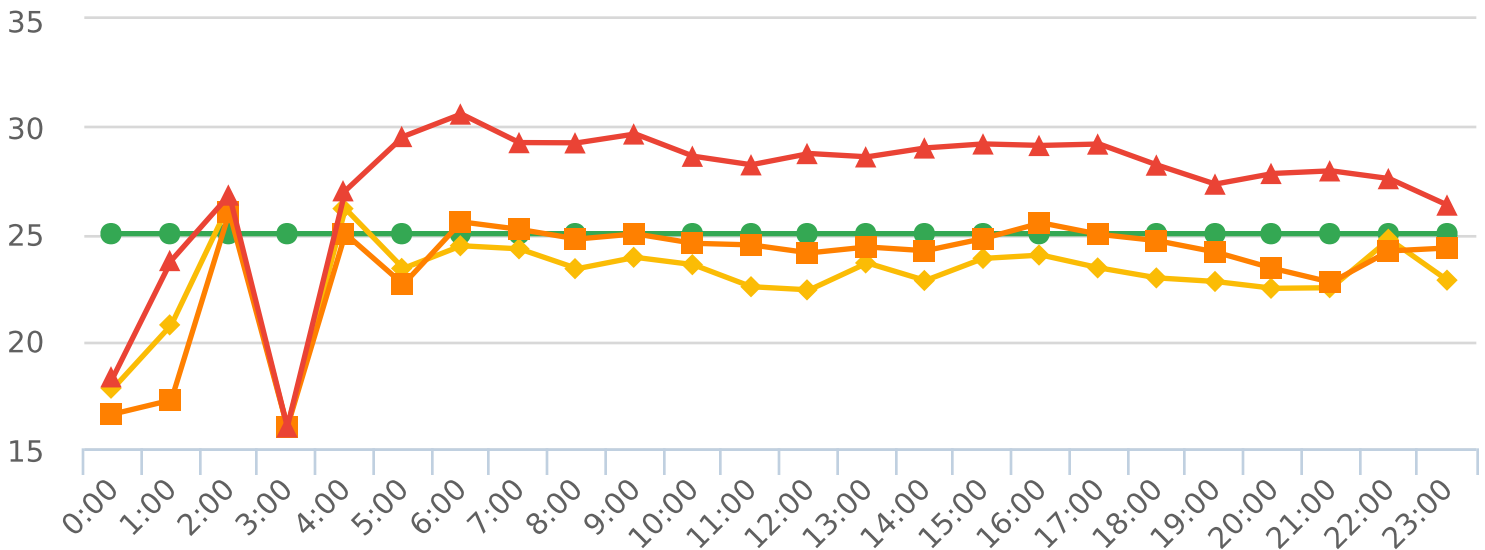

Start: 2020-09-29
 End: 2020-10-23
 Times: 0:00-23:59

Violation Threshold: Speed Limit + 10
 Speed Range: 1 to 100

Overall Summary

Total Days of Data: 13
 Speed Limit: 25
 Average Speed: 23.34
 50th Percentile Speed: 24.61
 85th Percentile Speed: 28.8
 Pace Speed Range: 21-31

Minimum Speed: 5
 Maximum Speed: 46
 Display Mode: Speed Display
 Average Volume per Day: 500.2
 Total Volume: 6503

■ Violators
 ■ Inside Threshold
 ■ Compliant
 ■ Vehicles Slowed
 ■ Other

● Speed Limit
 ◆ Average Speed
 ■ 50% Speed
 ▲ 85% Speed