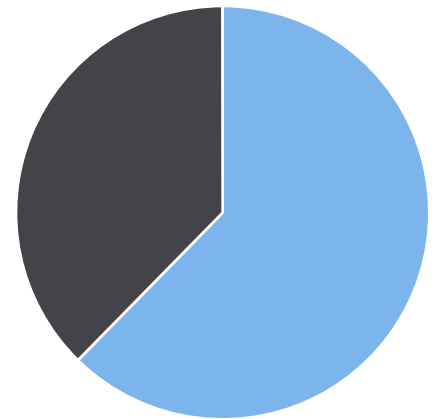

Start: 2022-04-08  
 End: 2022-05-08  
 Times: 0:00-23:59

Violation Threshold: Speed Limit + 10  
 Speed Range: 1 to 150

## Overall Summary

Total Days of Data: 9  
 Speed Limit: 35  
 Average Speed: 37.03  
 50th Percentile Speed: 37.37  
 85th Percentile Speed: 41.68  
 Pace Speed Range: 33-43

Minimum Speed: 5  
 Maximum Speed: 70  
 Display Mode: Speed Display  
 Average Volume per Day: 2202.1  
 Total Volume: 19819