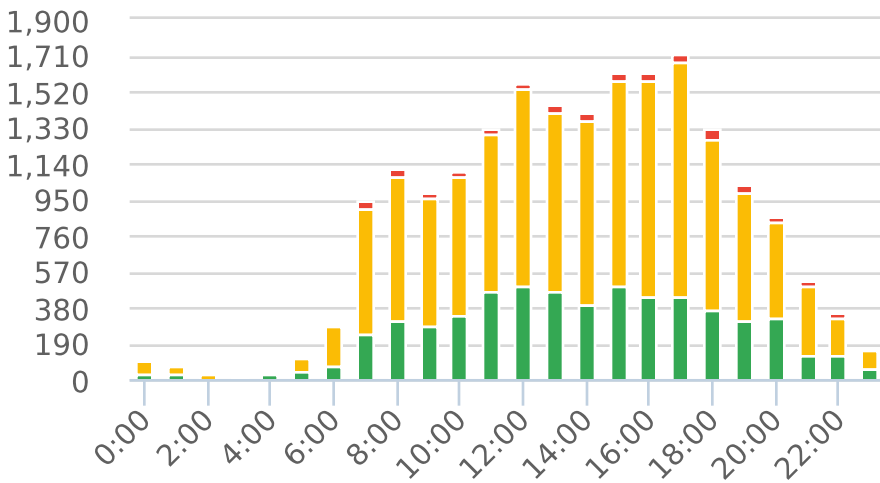

Start: 2022-04-08  
 End: 2022-05-08  
 Times: 0:00-23:59

Violation Threshold: Speed Limit + 10  
 Speed Range: 1 to 150

## Overall Summary

Total Days of Data: 9  
 Speed Limit: 35  
 Average Speed: 37.03  
 50th Percentile Speed: 37.37  
 85th Percentile Speed: 41.68  
 Pace Speed Range: 33-43

Minimum Speed: 5  
 Maximum Speed: 70  
 Display Mode: Speed Display  
 Average Volume per Day: 2202.1  
 Total Volume: 19819

■ Violators   
 ■ Inside Threshold   
 ■ Compliant   
 ■ Vehicles Slowed   
 ■ Other

● Speed Limit   
 ◆ Average Speed   
 ■ 50% Speed   
 ▲ 85% Speed

Start: 2022-04-08

End: 2022-05-08

Times: 0:00-23:59

Violation Threshold: Speed Limit + 10