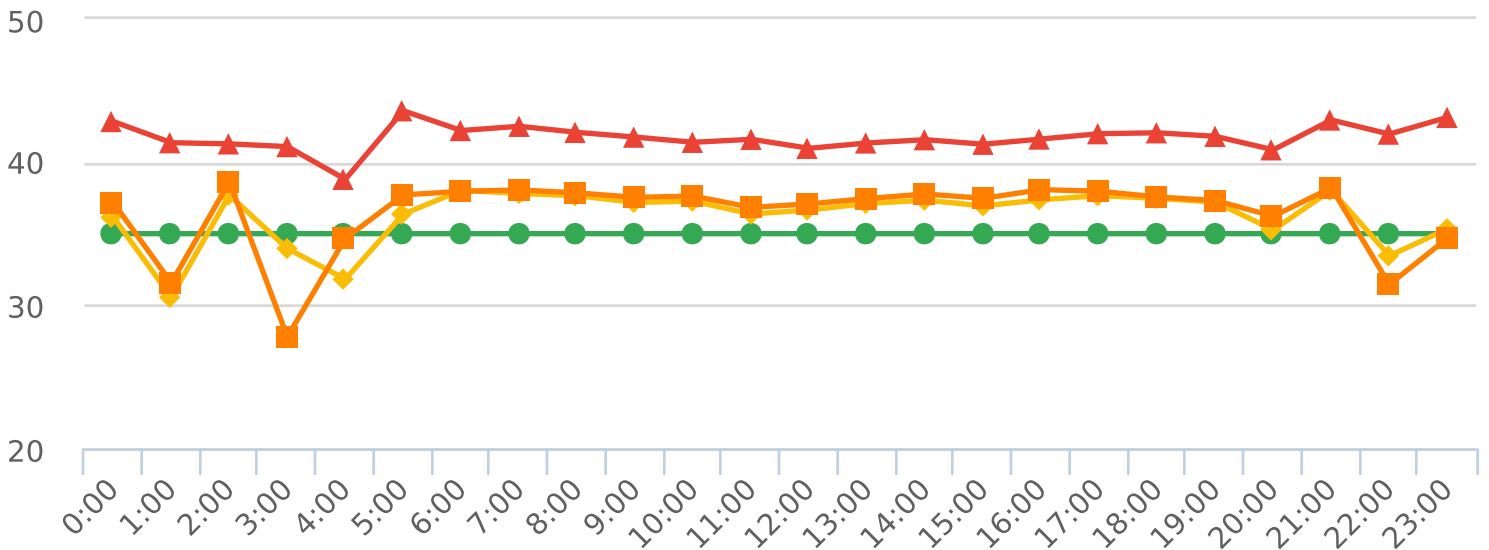

Start: 2022-04-08  
 End: 2022-05-08  
 Times: 0:00-23:59

Violation Threshold: Speed Limit + 10  
 Speed Range: 1 to 150

## Overall Summary

Total Days of Data: 9  
 Speed Limit: 35  
 Average Speed: 37.03  
 50th Percentile Speed: 37.37  
 85th Percentile Speed: 41.68  
 Pace Speed Range: 33-43

Minimum Speed: 5  
 Maximum Speed: 70  
 Display Mode: Speed Display  
 Average Volume per Day: 2202.1  
 Total Volume: 19819

■ Violators   
 ■ Inside Threshold   
 ■ Compliant   
 ■ Vehicles Slowed   
 ■ Other

● Speed Limit   
 ◆ Average Speed   
 ■ 50% Speed   
 ▲ 85% Speed

Start: 2022-04-08

End: 2022-05-08

Times: 0:00-23:59

Violation Threshold: Speed Limit + 10