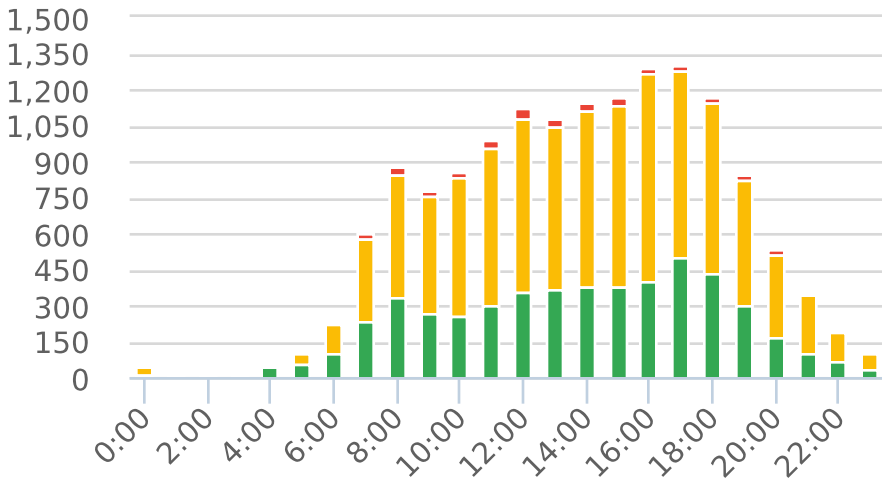

Start: 2021-01-21  
 End: 2021-01-28  
 Times: 0:00-23:59

Violation Threshold: Speed Limit + 10  
 Speed Range: 1 to 100

## Overall Summary

Total Days of Data: 8  
 Speed Limit: 35  
 Average Speed: 36.77  
 50th Percentile Speed: 36.93  
 85th Percentile Speed: 41.13  
 Pace Speed Range: 32-42

Minimum Speed: 5  
 Maximum Speed: 66  
 Display Mode: Speed Display  
 Average Volume per Day: 1862.1  
 Total Volume: 14897

■ Violators   
 ■ Inside Threshold   
 ■ Compliant   
 ■ Vehicles Slowed   
 ■ Other

● Speed Limit   
 ◆ Average Speed   
 ■ 50% Speed   
 ▲ 85% Speed