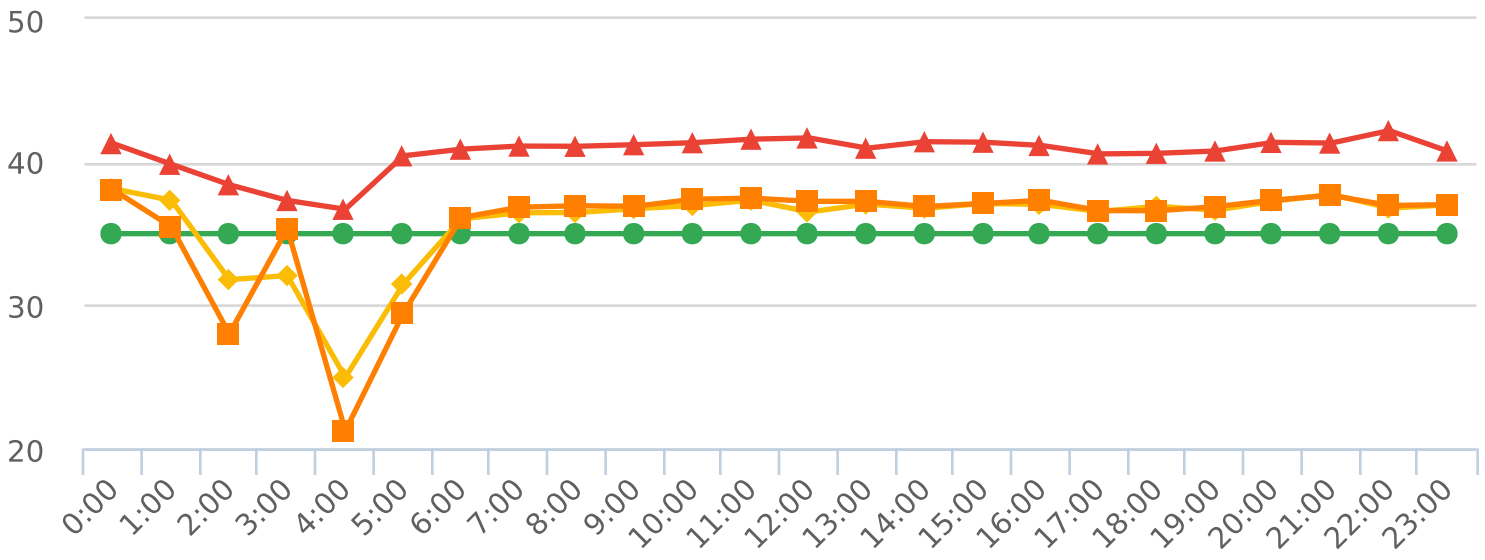

Start: 2021-01-21  
 End: 2021-01-28  
 Times: 0:00-23:59

Violation Threshold: Speed Limit + 10  
 Speed Range: 1 to 100

## Overall Summary

Total Days of Data: 8  
 Speed Limit: 35  
 Average Speed: 36.77  
 50th Percentile Speed: 36.93  
 85th Percentile Speed: 41.13  
 Pace Speed Range: 32-42

Minimum Speed: 5  
 Maximum Speed: 66  
 Display Mode: Speed Display  
 Average Volume per Day: 1862.1  
 Total Volume: 14897

■ Violators   
 ■ Inside Threshold   
 ■ Compliant   
 ■ Vehicles Slowed   
 ■ Other

● Speed Limit   
 ◆ Average Speed   
 ■ 50% Speed   
 ▲ 85% Speed