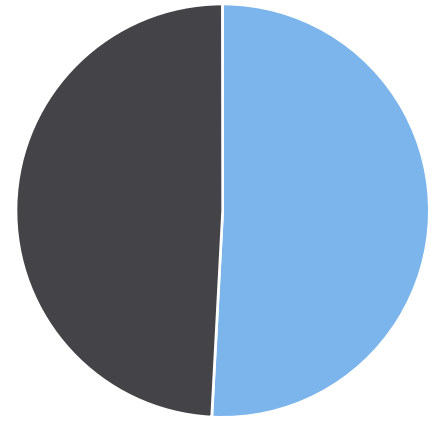

Start: 2021-01-21  
 End: 2021-01-28  
 Times: 0:00-23:59

Violation Threshold: Speed Limit + 10  
 Speed Range: 1 to 100

## Overall Summary

Total Days of Data: 8  
 Speed Limit: 35  
 Average Speed: 36.77  
 50th Percentile Speed: 36.93  
 85th Percentile Speed: 41.13  
 Pace Speed Range: 32-42

Minimum Speed: 5  
 Maximum Speed: 66  
 Display Mode: Speed Display  
 Average Volume per Day: 1862.1  
 Total Volume: 14897