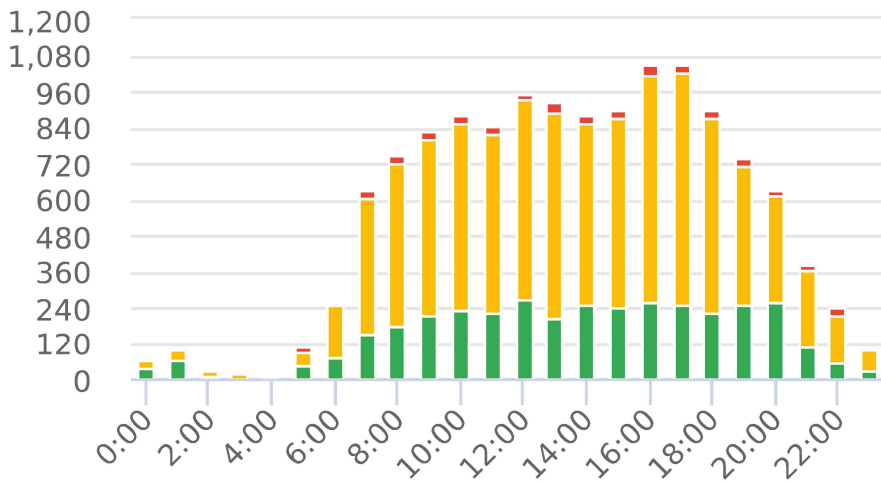

Start: 2022-08-16  
 End: 2022-08-22  
 Times: 0:00-23:59

Violation Threshold: Speed Limit + 10  
 Speed Range: 1 to 150

## Overall Summary

Total Days of Data: 7  
 Speed Limit: 35  
 Average Speed: 37.53  
 50th Percentile Speed: 37.71  
 85th Percentile Speed: 41.67  
 Pace Speed Range: 33-43

Minimum Speed: 5  
 Maximum Speed: 63  
 Display Mode: Speed Display  
 Average Volume per Day: 1897.4  
 Total Volume: 13282

● Violators    ● Inside Threshold    ● Compliant    ● Vehicles Slowed  
 ● Other

● Speed Limit    ◆ Average Speed    ■ 50% Speed    ▲ 85% Speed