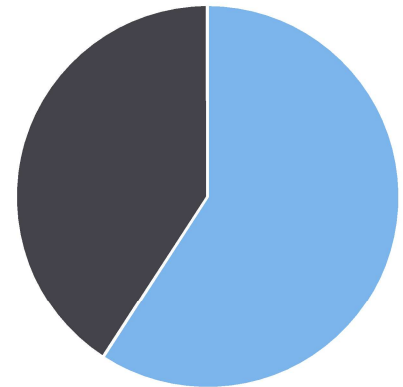

Start: 2022-08-16  
 End: 2022-08-22  
 Times: 0:00-23:59

Violation Threshold: Speed Limit + 10  
 Speed Range: 1 to 150

## Overall Summary

Total Days of Data: 7  
 Speed Limit: 35  
 Average Speed: 37.53  
 50th Percentile Speed: 37.71  
 85th Percentile Speed: 41.67  
 Pace Speed Range: 33-43

Minimum Speed: 5  
 Maximum Speed: 63  
 Display Mode: Speed Display  
 Average Volume per Day: 1897.4  
 Total Volume: 13282