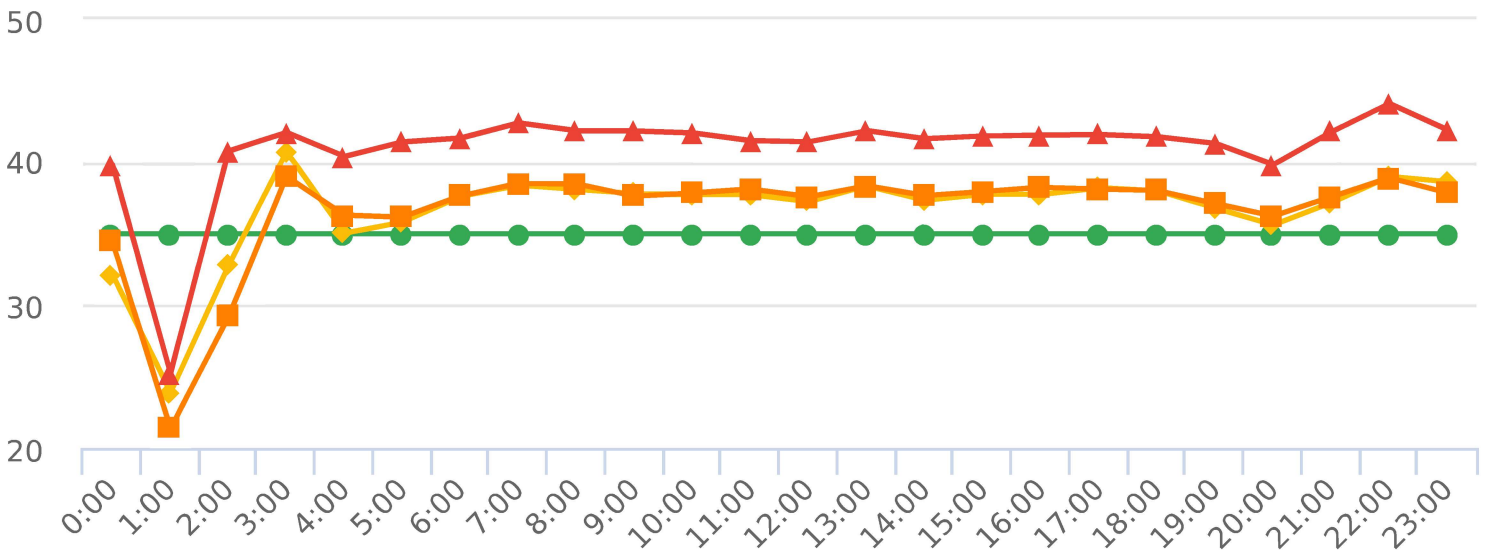

Start: 2022-08-16  
 End: 2022-08-22  
 Times: 0:00-23:59

Violation Threshold: Speed Limit + 10  
 Speed Range: 1 to 150

## Overall Summary

Total Days of Data: 7  
 Speed Limit: 35  
 Average Speed: 37.53  
 50th Percentile Speed: 37.71  
 85th Percentile Speed: 41.67  
 Pace Speed Range: 33-43

Minimum Speed: 5  
 Maximum Speed: 63  
 Display Mode: Speed Display  
 Average Volume per Day: 1897.4  
 Total Volume: 13282

● Violators    ● Inside Threshold    ● Compliant    ● Vehicles Slowed  
 ● Other

● Speed Limit    ◆ Average Speed    ■ 50% Speed    ▲ 85% Speed