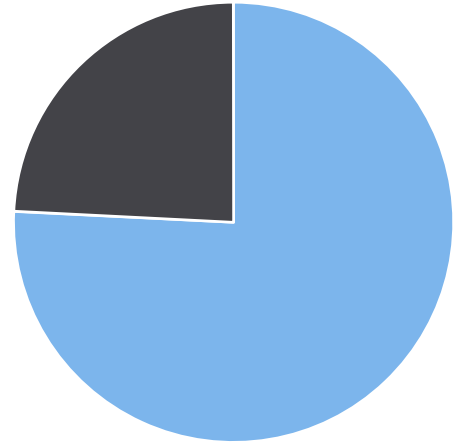

Generated by Lori Brooks from Evans City-Seven Fields Regional Police on Jun 10, 2020 at 4:20:25 PM

Time of Day: 0:00 to 23:59
 Dates: 9/4/2019 to 9/22/2019

Site: Franklin street, SB

Overall Summary

Total Days of Data: 12
 Speed Limit: 35
 Average Speed: 34.56
 50th Percentile Speed: 34.08
 85th Percentile Speed: 38.02
 Pace Speed Range: 30-40

Minimum Speed: 5
 Maximum Speed: 59
 Display Status: Speed Display
 Average Volume per Day: 342.6
 Total Volume: 4111

■ Violators
 ■ Inside Threshold
 ■ Compliant
 ■ Vehicles Slowed
 ■ Other

● Speed Limit
 ◆ Average Speed
 ■ 50% Speed
 ▲ 85% Speed