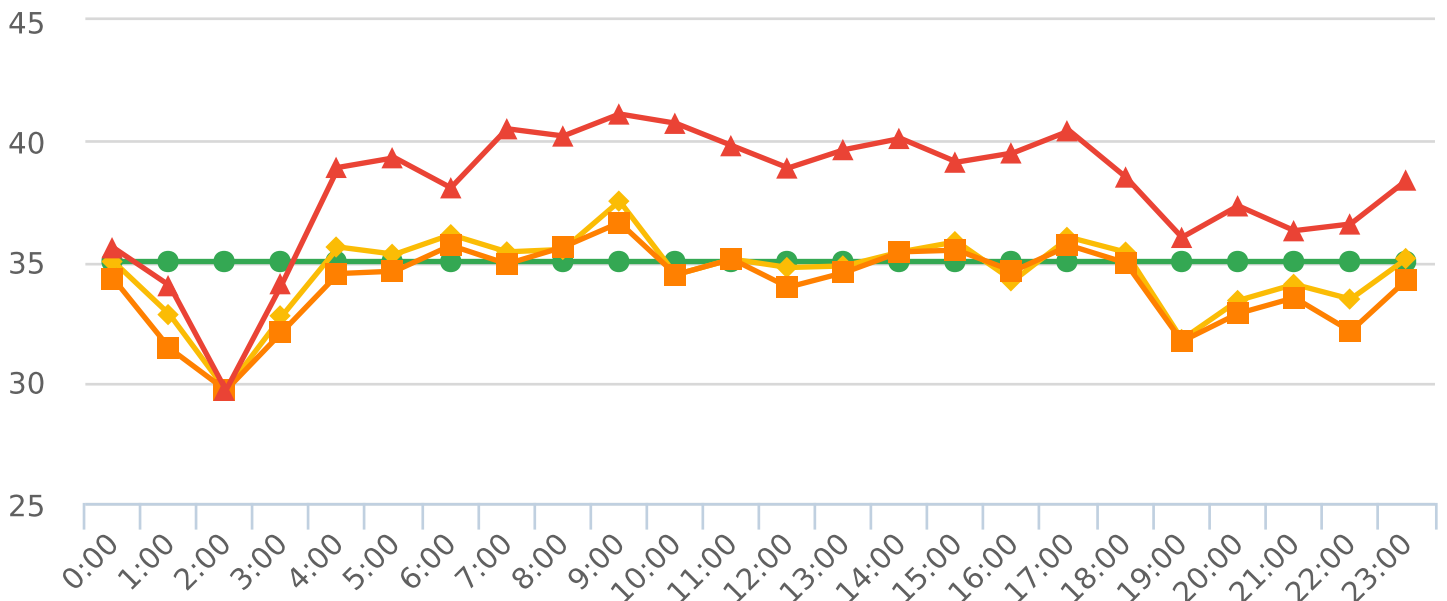

Generated by Lori Brooks from Evans City-Seven Fields Regional Police on Jun 10, 2020 at 4:20:25 PM

Time of Day: 0:00 to 23:59
 Dates: 9/4/2019 to 9/22/2019

Site: Franklin street, SB

Overall Summary

Total Days of Data: 12
 Speed Limit: 35
 Average Speed: 34.56
 50th Percentile Speed: 34.08
 85th Percentile Speed: 38.02
 Pace Speed Range: 30-40

Minimum Speed: 5
 Maximum Speed: 59
 Display Status: Speed Display
 Average Volume per Day: 342.6
 Total Volume: 4111

■ Violators
 ■ Inside Threshold
 ■ Compliant
 ■ Vehicles Slowed
 ■ Other

● Speed Limit
 ◆ Average Speed
 ■ 50% Speed
 ▲ 85% Speed