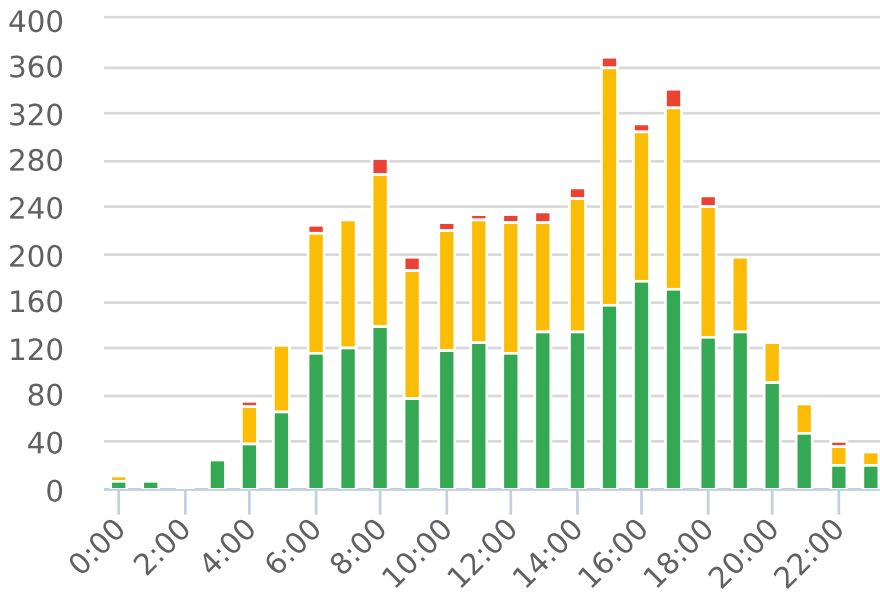

Generated by Lori Brooks from Evans City-Seven Fields Regional Police on Jun 10, 2020 at 4:20:25 PM

Time of Day: 0:00 to 23:59
 Dates: 9/4/2019 to 9/22/2019

Site: Franklin street, SB

Overall Summary

Total Days of Data: 12
 Speed Limit: 35
 Average Speed: 34.56
 50th Percentile Speed: 34.08
 85th Percentile Speed: 38.02
 Pace Speed Range: 30-40

Minimum Speed: 5
 Maximum Speed: 59
 Display Status: Speed Display
 Average Volume per Day: 342.6
 Total Volume: 4111

■ Violators
 ■ Inside Threshold
 ■ Compliant
 ■ Vehicles Slowed
 ■ Other

● Speed Limit
 ◆ Average Speed
 ■ 50% Speed
 ▲ 85% Speed