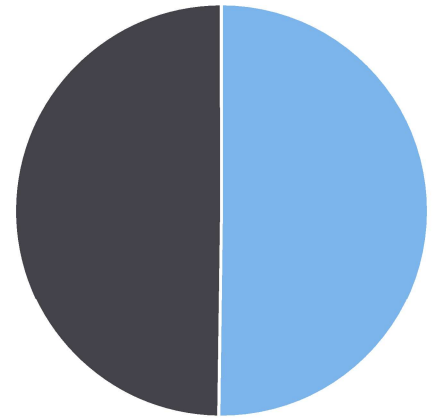

Start: 2021-10-06

End: 2021-11-30

Times: 0:00-23:59

Violation Threshold: Speed Limit + 10

Speed Range: 1 to 150

Overall Summary

Total Days of Data: 12

Speed Limit: 25

Average Speed: 28.64

50th Percentile Speed: 28.53

85th Percentile Speed: 33.08

Pace Speed Range: 24-34

Minimum Speed: 5

Maximum Speed: 53

Display Mode: Speed Display

Average Volume per Day: 1730.7

Total Volume: 20768

■ **Violators**
■ **Inside Threshold**
■ **Compliant**
■ **Vehicles Slowed**
■ **Other**