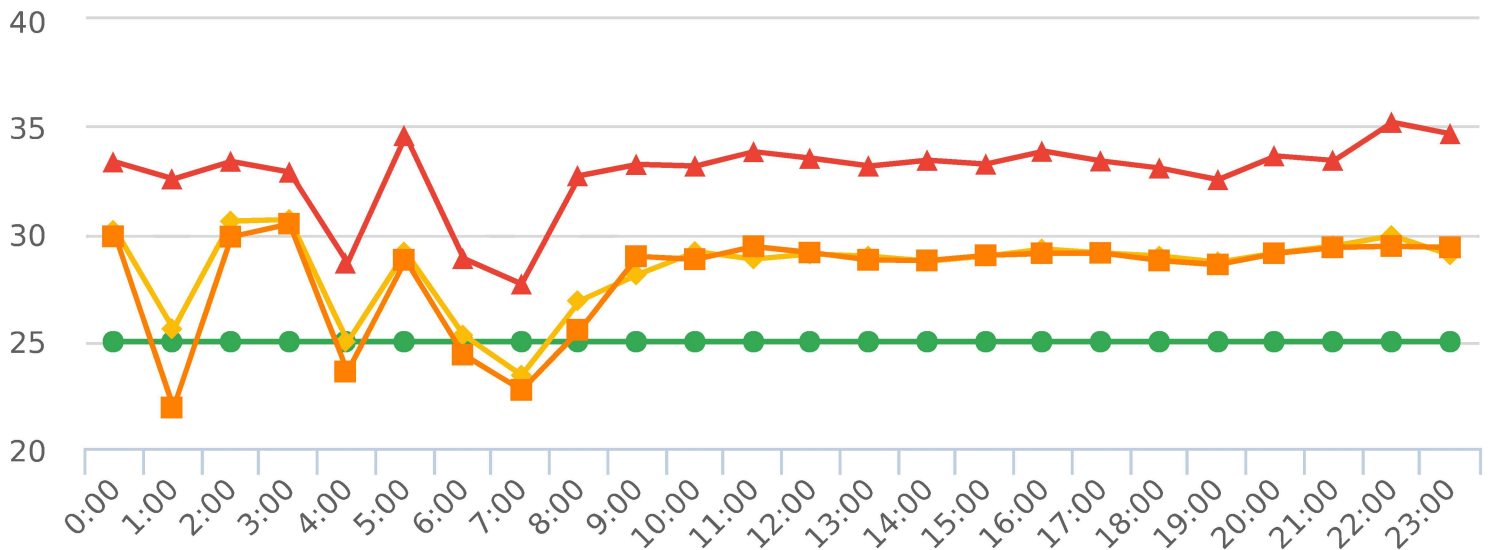

Start: 2021-10-06

End: 2021-11-30

Times: 0:00-23:59

Violation Threshold: Speed Limit + 10

Speed Range: 1 to 150

Overall Summary

Total Days of Data: 12

Speed Limit: 25

Average Speed: 28.64

50th Percentile Speed: 28.53

85th Percentile Speed: 33.08

Pace Speed Range: 24-34

Minimum Speed: 5

Maximum Speed: 53

Display Mode: Speed Display

Average Volume per Day: 1730.7

Total Volume: 20768

■ **Violators**
 ■ **Inside Threshold**
 ■ **Compliant**
 ■ **Vehicles Slowed**
 ■ **Other**

● **Speed Limit**
 ◆ **Average Speed**
 ■ **50% Speed**
 ▲ **85% Speed**