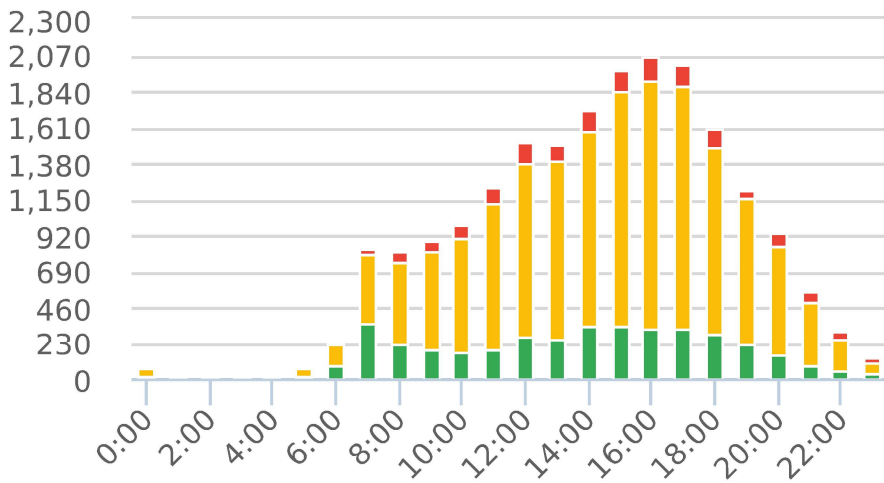

Start: 2021-10-06

End: 2021-11-30

Times: 0:00-23:59

Violation Threshold: Speed Limit + 10

Speed Range: 1 to 150

Overall Summary

Total Days of Data: 12

Speed Limit: 25

Average Speed: 28.64

50th Percentile Speed: 28.53

85th Percentile Speed: 33.08

Pace Speed Range: 24-34

Minimum Speed: 5

Maximum Speed: 53

Display Mode: Speed Display

Average Volume per Day: 1730.7

Total Volume: 20768

■ **Violators**
 ■ **Inside Threshold**
 ■ **Compliant**
 ■ **Vehicles Slowed**
 ■ **Other**

● **Speed Limit**
 ◆ **Average Speed**
 ■ **50% Speed**
 ▲ **85% Speed**