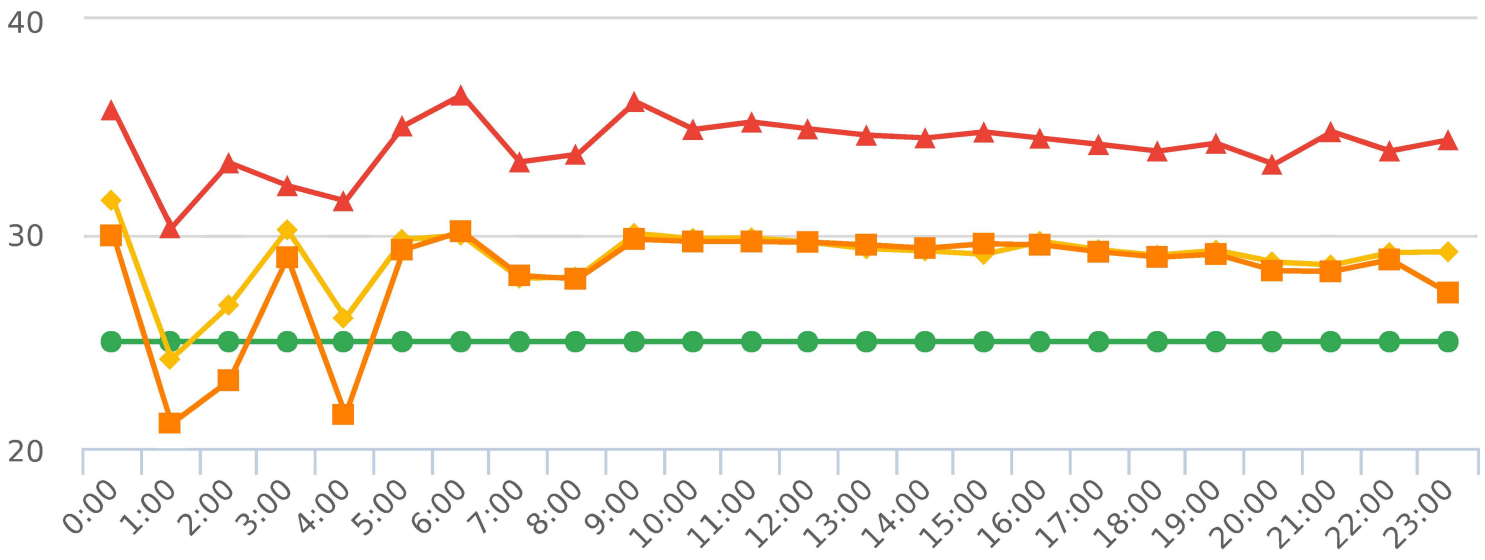

Start: 2021-12-11

End: 2021-12-18

Times: 0:00-23:59

Violation Threshold: Speed Limit + 10

Speed Range: 1 to 150

Overall Summary

Total Days of Data: 8

Speed Limit: 25

Average Speed: 29.23

50th Percentile Speed: 29.17

85th Percentile Speed: 34.51

Pace Speed Range: 24-34

Minimum Speed: 5

Maximum Speed: 61

Display Mode: Speed Display

Average Volume per Day: 1827.6

Total Volume: 14621

■ **Violators**
 ■ **Inside Threshold**
 ■ **Compliant**
 ■ **Vehicles Slowed**
 ■ **Other**

● **Speed Limit**
 ◆ **Average Speed**
 ■ **50% Speed**
 ▲ **85% Speed**