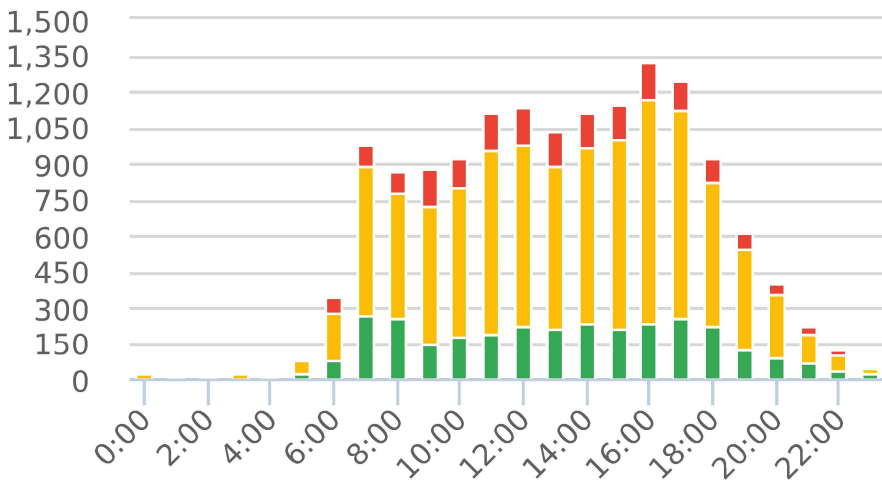

Start: 2021-12-11

End: 2021-12-18

Times: 0:00-23:59

Violation Threshold: Speed Limit + 10

Speed Range: 1 to 150

Overall Summary

Total Days of Data: 8

Speed Limit: 25

Average Speed: 29.23

50th Percentile Speed: 29.17

85th Percentile Speed: 34.51

Pace Speed Range: 24-34

Minimum Speed: 5

Maximum Speed: 61

Display Mode: Speed Display

Average Volume per Day: 1827.6

Total Volume: 14621

■ **Violators**
 ■ **Inside Threshold**
 ■ **Compliant**
 ■ **Vehicles Slowed**
 ■ **Other**

● **Speed Limit**
 ◆ **Average Speed**
 ■ **50% Speed**
 ▲ **85% Speed**