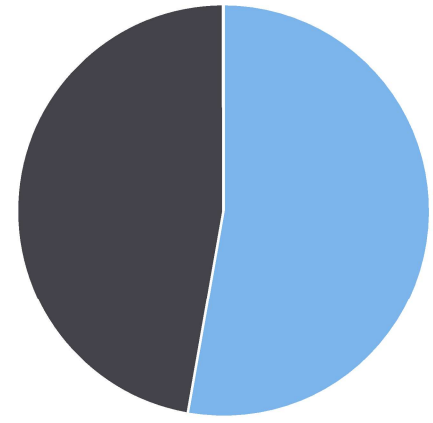

Start: 2021-12-11

End: 2021-12-18

Times: 0:00-23:59

Violation Threshold: Speed Limit + 10

Speed Range: 1 to 150

Overall Summary

Total Days of Data: 8

Speed Limit: 25

Average Speed: 29.23

50th Percentile Speed: 29.17

85th Percentile Speed: 34.51

Pace Speed Range: 24-34

Minimum Speed: 5

Maximum Speed: 61

Display Mode: Speed Display

Average Volume per Day: 1827.6

Total Volume: 14621

■ **Violators**
■ **Inside Threshold**
■ **Compliant**
■ **Vehicles Slowed**
■ **Other**