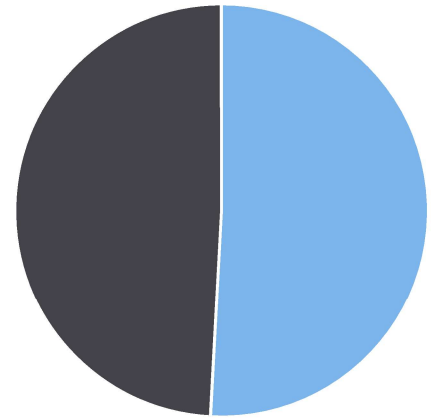

Total Volume: 18622

■ Violators
 ■ Inside Threshold
 ■ Compliant
 ■ Vehicles Slowed
 ■ Other

● Speed Limit
 ◆ Average Speed
 ■ 50% Speed
 ▲ 85% Speed