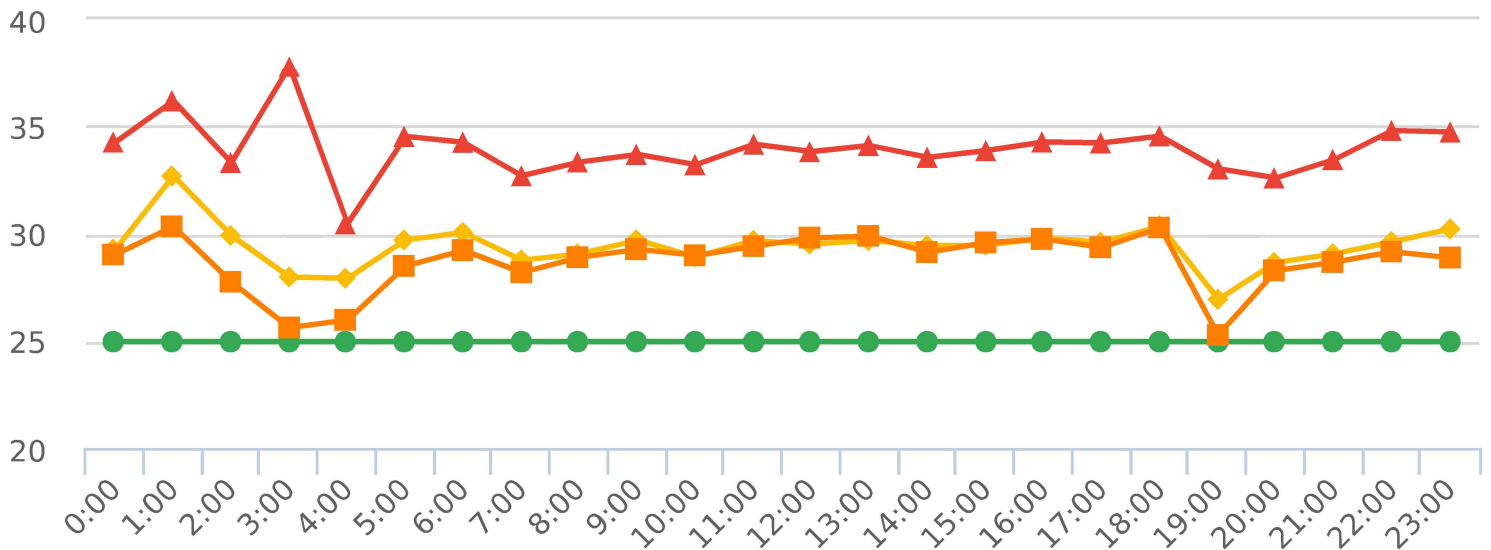

Start: 2021-08-01

End: 2021-09-20

Times: 0:00-23:59

Violation Threshold: Speed Limit + 10

Speed Range: 1 to 150

Overall Summary

Total Days of Data: 11

Speed Limit: 25

Average Speed: 29.37

50th Percentile Speed: 29.13

85th Percentile Speed: 33.81

Pace Speed Range: 24-34

Minimum Speed: 5

Maximum Speed: 66

Display Mode: Unknown

Average Volume per Day: 1692.9

Total Volume: 18622

■ Violators
 ■ Inside Threshold
 ■ Compliant
 ■ Vehicles Slowed
 ■ Other

● Speed Limit
 ◆ Average Speed
 ■ 50% Speed
 ▲ 85% Speed