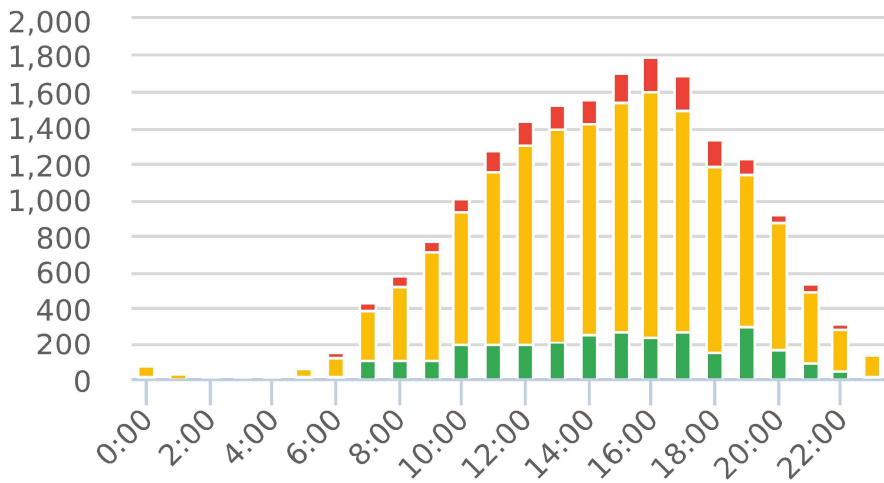

Start: 2021-08-01

End: 2021-09-20

Times: 0:00-23:59

Violation Threshold: Speed Limit + 10

Speed Range: 1 to 150

Overall Summary

Total Days of Data: 11

Speed Limit: 25

Average Speed: 29.37

50th Percentile Speed: 29.13

85th Percentile Speed: 33.81

Pace Speed Range: 24-34

Minimum Speed: 5

Maximum Speed: 66

Display Mode: Unknown

Average Volume per Day: 1692.9

Total Volume: 18622

■ Violators
 ■ Inside Threshold
 ■ Compliant
 ■ Vehicles Slowed
 ■ Other

● Speed Limit
 ◆ Average Speed
 ■ 50% Speed
 ▲ 85% Speed