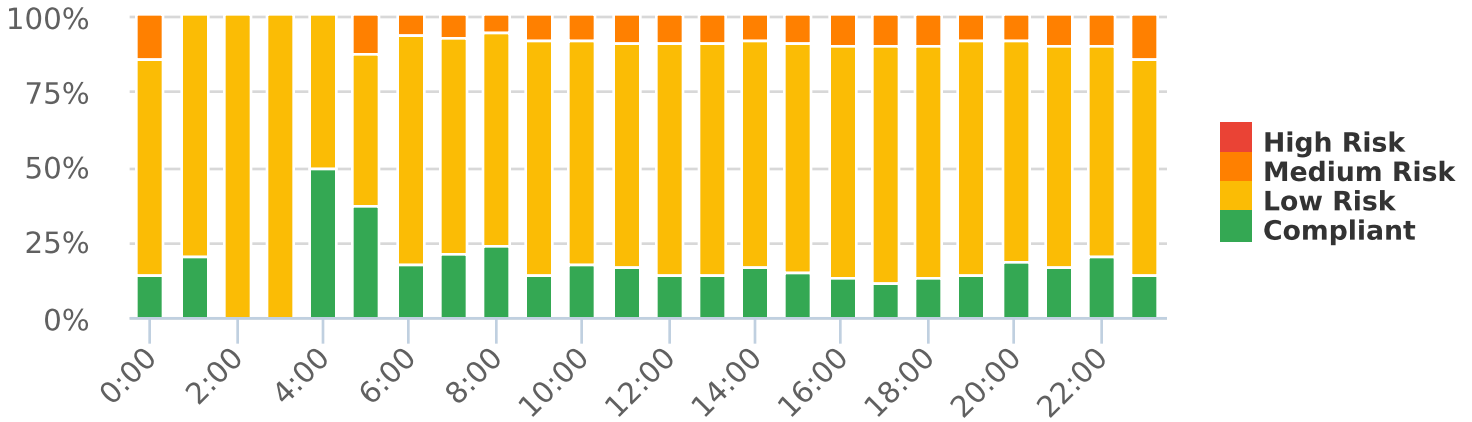

Start: 2021-05-20
 End: 2021-06-08
 Times: 0:00-23:59

Compliance & Risk Report

Mars Crider @ Brookfield 5.28.21, EB

Medium Risk Threshold: Speed Limit + 10

High Risk Threshold: Speed Limit + 20

Speed Range: 1 to 100

Time View: By Hour (Avg Volumes)

Compliance % by Hour (Avg)

Compliance by Hour (Avg)

Speeds