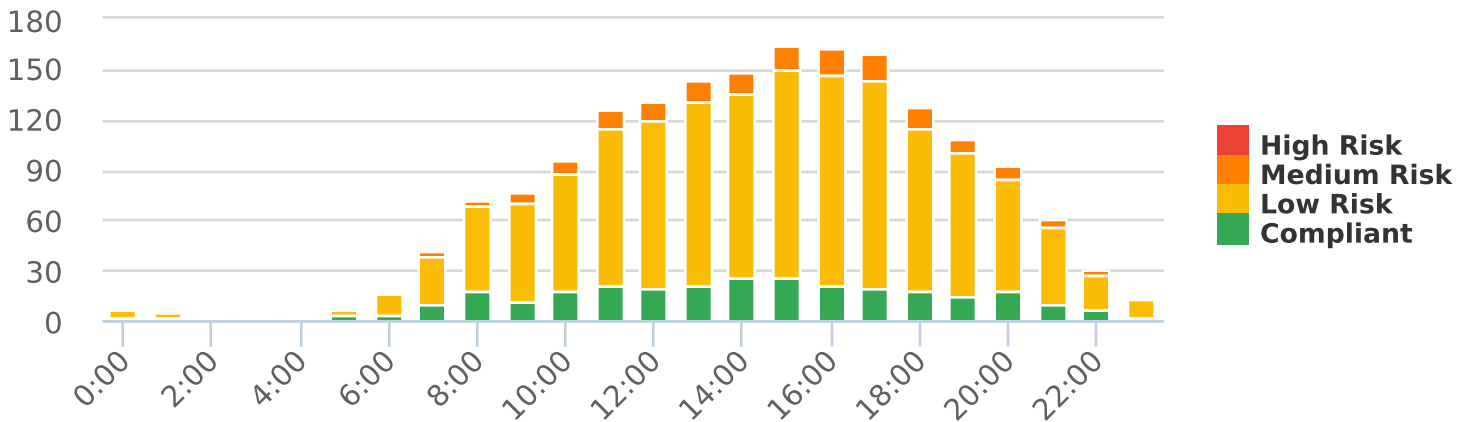

Start: 2021-05-20
 End: 2021-06-08
 Times: 0:00-23:59

Compliance & Risk Report

Mars Crider @ Brookfield 5.28.21, EB

Medium Risk Threshold: Speed Limit + 10

High Risk Threshold: Speed Limit + 20

Speed Range: 1 to 100

Time View: By Hour (Avg Volumes)

Compliance % by Hour (Avg)

Compliance by Hour (Avg)

Speeds