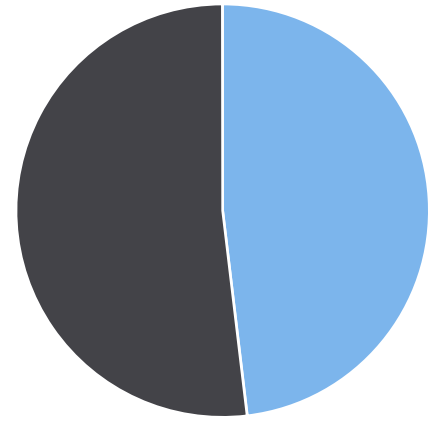

# Extended Speed Summary

Mars-Crider @ Brookfield 7.2.21, EB

Start: 2021-07-02  
 End: 2021-07-12  
 Times: 0:00-23:59

Violation Threshold: Speed Limit + 10  
 Speed Range: 1 to 100

## Overall Summary

Total Days of Data: 11  
 Speed Limit: 25  
 Average Speed: 29.26  
 50th Percentile Speed: 29.35  
 85th Percentile Speed: 33.86  
 Pace Speed Range: 25-35

Minimum Speed: 5  
 Maximum Speed: 54  
 Display Mode: Speed Display  
 Average Volume per Day: 1552.1  
 Total Volume: 17073