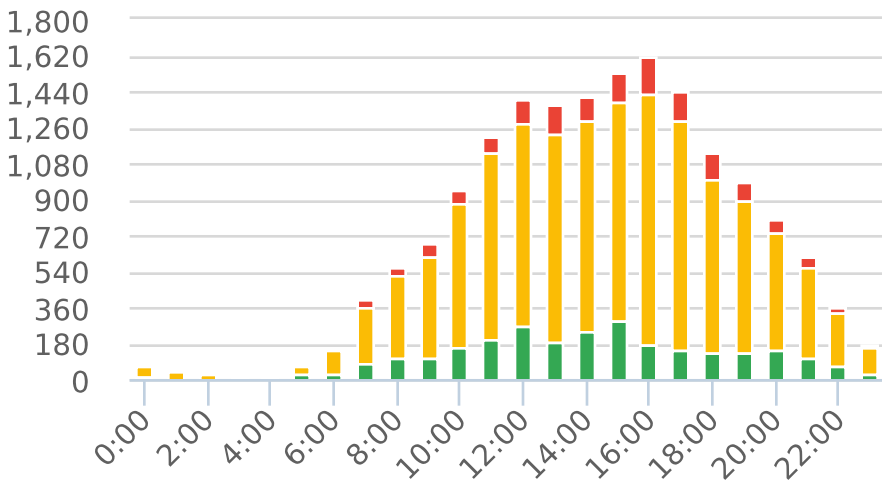

# Extended Speed Summary

Mars-Crider @ Brookfield 7.2.21, EB

Start: 2021-07-02  
 End: 2021-07-12  
 Times: 0:00-23:59

Violation Threshold: Speed Limit + 10  
 Speed Range: 1 to 100

## Overall Summary

Total Days of Data: 11  
 Speed Limit: 25  
 Average Speed: 29.26  
 50th Percentile Speed: 29.35  
 85th Percentile Speed: 33.86  
 Pace Speed Range: 25-35

Minimum Speed: 5  
 Maximum Speed: 54  
 Display Mode: Speed Display  
 Average Volume per Day: 1552.1  
 Total Volume: 17073

■ Violators   
 ■ Inside Threshold   
 ■ Compliant   
 ■ Vehicles Slowed   
 ■ Other

● Speed Limit   
 ◆ Average Speed   
 ■ 50% Speed   
 ▲ 85% Speed