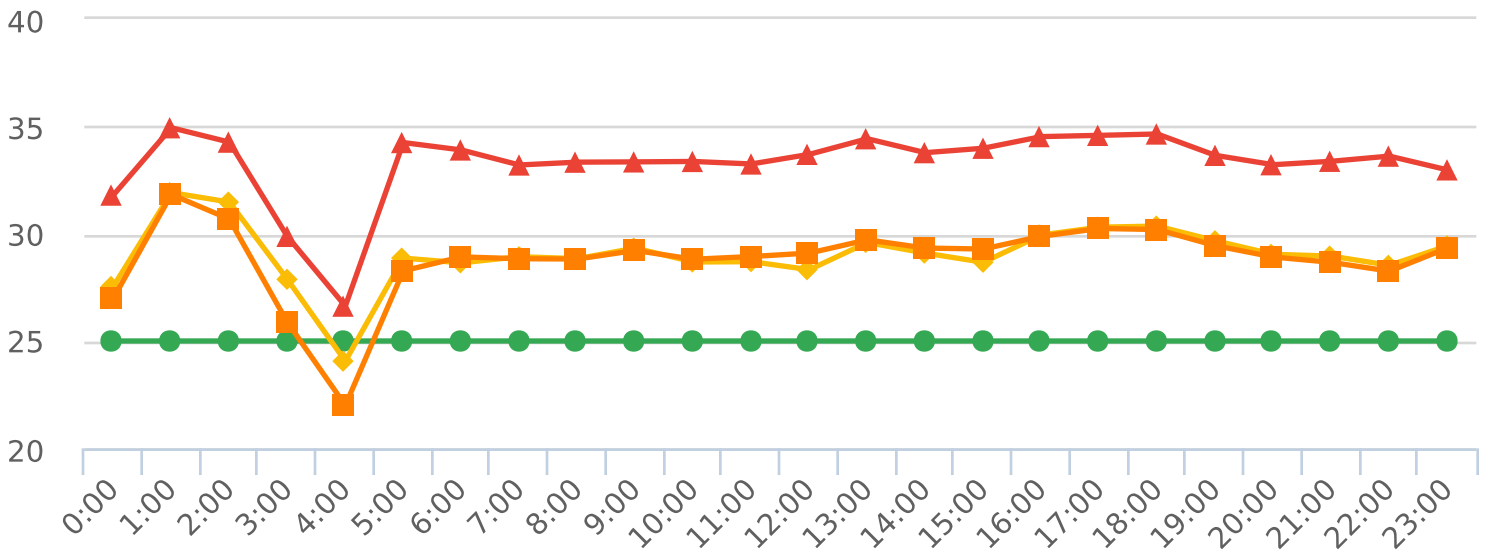

# Extended Speed Summary

Mars-Crider @ Brookfield 7.2.21, EB

Start: 2021-07-02  
 End: 2021-07-12  
 Times: 0:00-23:59

Violation Threshold: Speed Limit + 10  
 Speed Range: 1 to 100

## Overall Summary

Total Days of Data: 11  
 Speed Limit: 25  
 Average Speed: 29.26  
 50th Percentile Speed: 29.35  
 85th Percentile Speed: 33.86  
 Pace Speed Range: 25-35

Minimum Speed: 5  
 Maximum Speed: 54  
 Display Mode: Speed Display  
 Average Volume per Day: 1552.1  
 Total Volume: 17073

■ Violators   
 ■ Inside Threshold   
 ■ Compliant   
 ■ Vehicles Slowed   
 ■ Other

● Speed Limit   
 ◆ Average Speed   
 ■ 50% Speed   
 ▲ 85% Speed