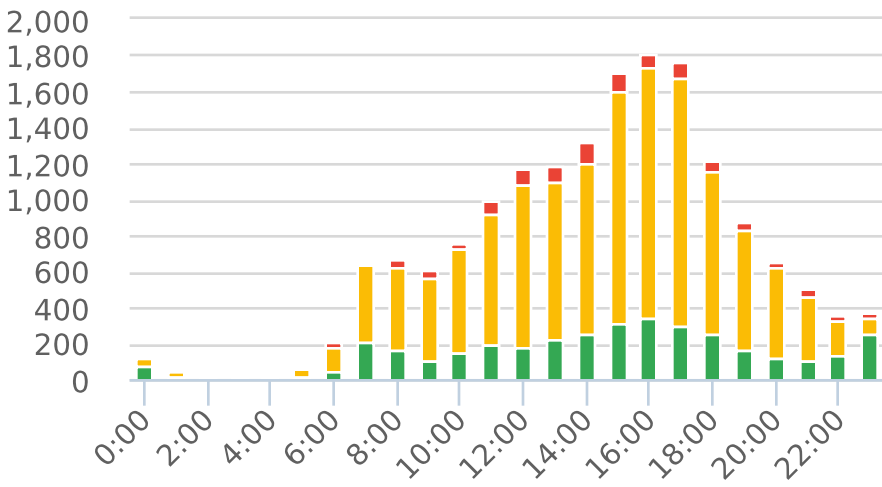

Start: 2022-01-17
 End: 2022-03-18
 Times: 0:00-23:59

Violation Threshold: Speed Limit + 10
 Speed Range: 1 to 150

Overall Summary

Total Days of Data: 11
 Speed Limit: 25
 Average Speed: 28.32
 50th Percentile Speed: 28.18
 85th Percentile Speed: 32.54
 Pace Speed Range: 23-33

Minimum Speed: 5
 Maximum Speed: 71
 Display Mode: Speed Display
 Average Volume per Day: 1549.6
 Total Volume: 17046

■ Violators
 ■ Inside Threshold
 ■ Compliant
 ■ Vehicles Slowed
 ■ Other

● Speed Limit
 ◆ Average Speed
 ■ 50% Speed
 ▲ 85% Speed