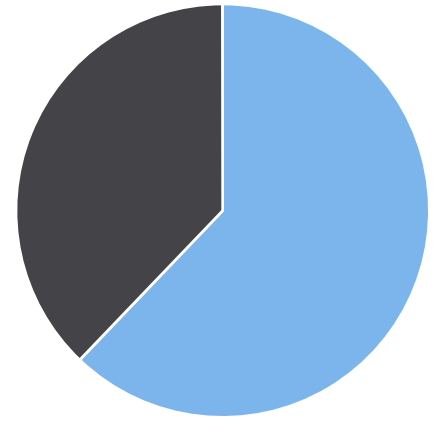

Start: 2022-01-17
 End: 2022-03-18
 Times: 0:00-23:59

Violation Threshold: Speed Limit + 10
 Speed Range: 1 to 150

Overall Summary

Total Days of Data: 11
 Speed Limit: 25
 Average Speed: 28.32
 50th Percentile Speed: 28.18
 85th Percentile Speed: 32.54
 Pace Speed Range: 23-33

Minimum Speed: 5
 Maximum Speed: 71
 Display Mode: Speed Display
 Average Volume per Day: 1549.6
 Total Volume: 17046

■ Violators
 ■ Inside Threshold
 ■ Compliant
 ■ Vehicles Slowed
 ■ Other

● Speed Limit
 ◆ Average Speed
 ■ 50% Speed
 ▲ 85% Speed