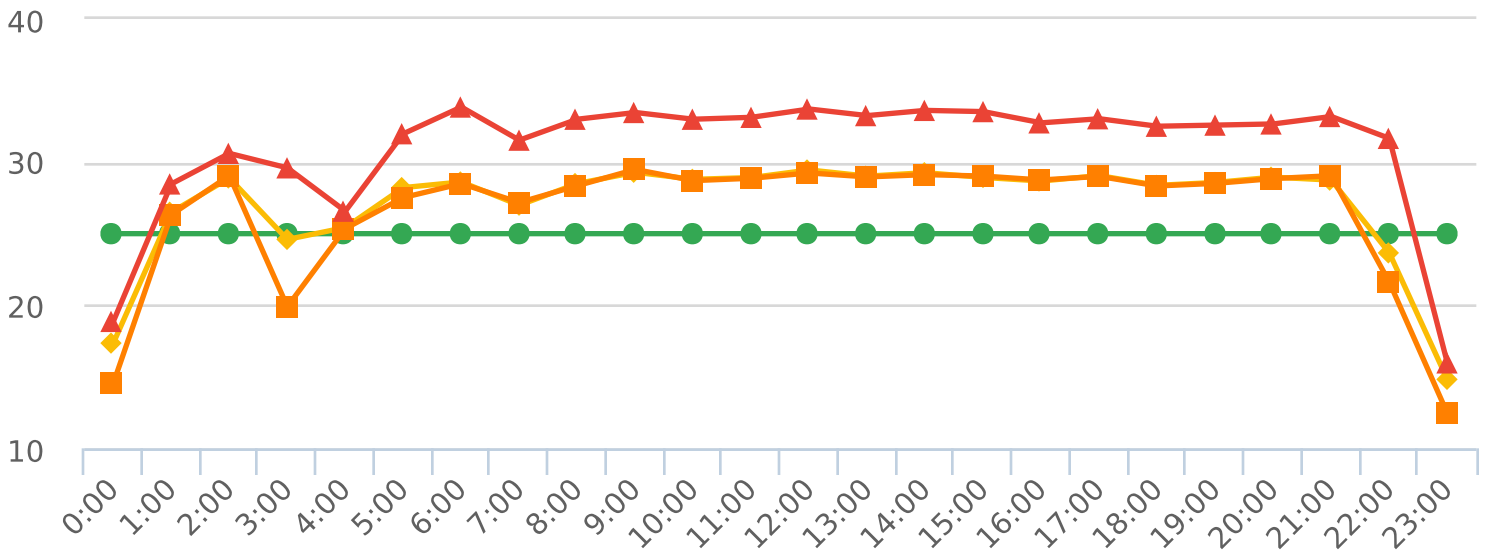

Start: 2022-01-17
 End: 2022-03-18
 Times: 0:00-23:59

Violation Threshold: Speed Limit + 10
 Speed Range: 1 to 150

Overall Summary

Total Days of Data: 11
 Speed Limit: 25
 Average Speed: 28.32
 50th Percentile Speed: 28.18
 85th Percentile Speed: 32.54
 Pace Speed Range: 23-33

Minimum Speed: 5
 Maximum Speed: 71
 Display Mode: Speed Display
 Average Volume per Day: 1549.6
 Total Volume: 17046

■ Violators
 ■ Inside Threshold
 ■ Compliant
 ■ Vehicles Slowed
 ■ Other

● Speed Limit
 ◆ Average Speed
 ■ 50% Speed
 ▲ 85% Speed