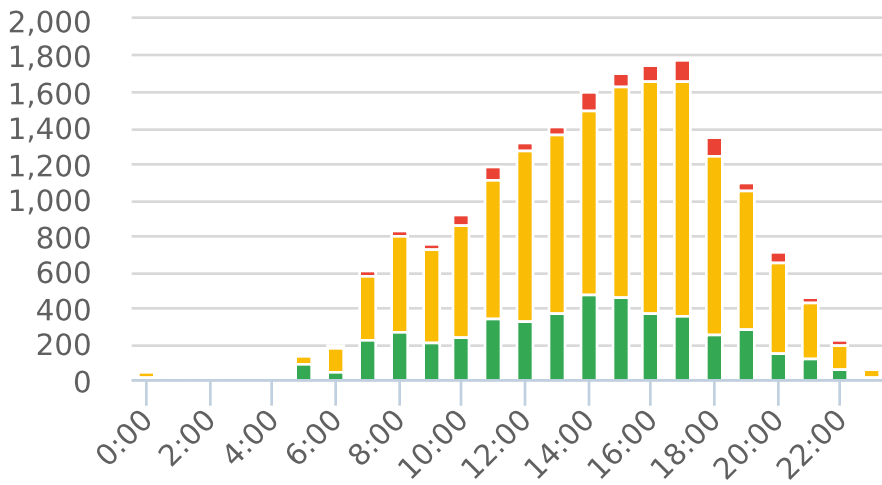

Start: 2021-03-22

End: 2021-04-05

Times: 0:00-23:59

Violation Threshold: Speed Limit + 10

Speed Range: 1 to 100

## Overall Summary

Total Days of Data: 10

Speed Limit: 25

Average Speed: 27.35

50th Percentile Speed: 27.84

85th Percentile Speed: 32.37

Pace Speed Range: 24-34

Minimum Speed: 5

Maximum Speed: 71

Display Mode: Speed Display

Average Volume per Day: 1821.2

Total Volume: 18212

■ **Violators**    
 ■ **Inside Threshold**    
 ■ **Compliant**    
 ■ **Vehicles Slowed**    
 ■ **Other**