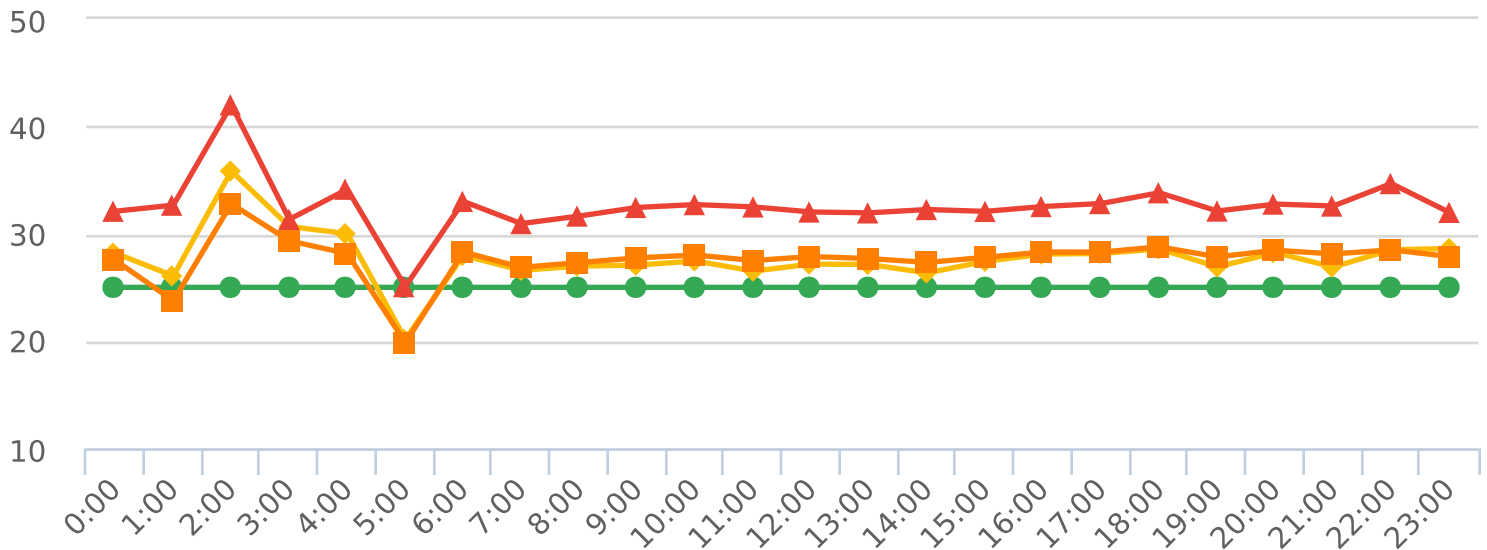

Start: 2021-03-22

End: 2021-04-05

Times: 0:00-23:59

Violation Threshold: Speed Limit + 10

Speed Range: 1 to 100

## Overall Summary

Total Days of Data: 10

Speed Limit: 25

Average Speed: 27.35

50th Percentile Speed: 27.84

85th Percentile Speed: 32.37

Pace Speed Range: 24-34

Minimum Speed: 5

Maximum Speed: 71

Display Mode: Speed Display

Average Volume per Day: 1821.2

Total Volume: 18212

■ **Violators**    
 ■ **Inside Threshold**    
 ■ **Compliant**    
 ■ **Vehicles Slowed**    
 ■ **Other**

● **Speed Limit**    
 ◆ **Average Speed**    
 ■ **50% Speed**    
 ▲ **85% Speed**