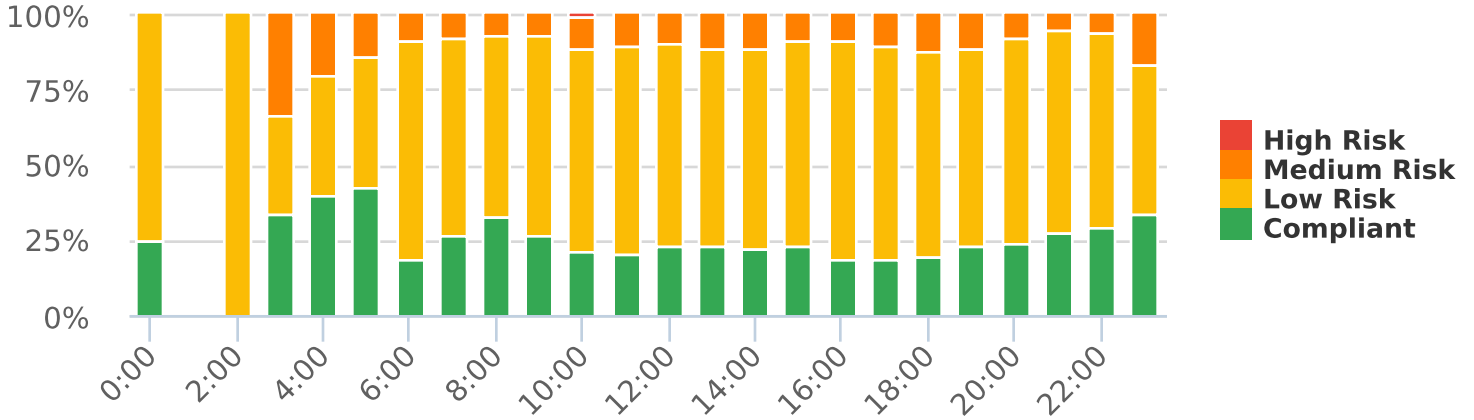

Start: 2021-05-28
 End: 2021-06-03
 Times: 0:00-23:59

Medium Risk Threshold: Speed Limit + 10
 High Risk Threshold: Speed Limit + 20
 Speed Range: 1 to 100
 Time View: By Hour (Avg Volumes)

Compliance % by Hour (Avg)