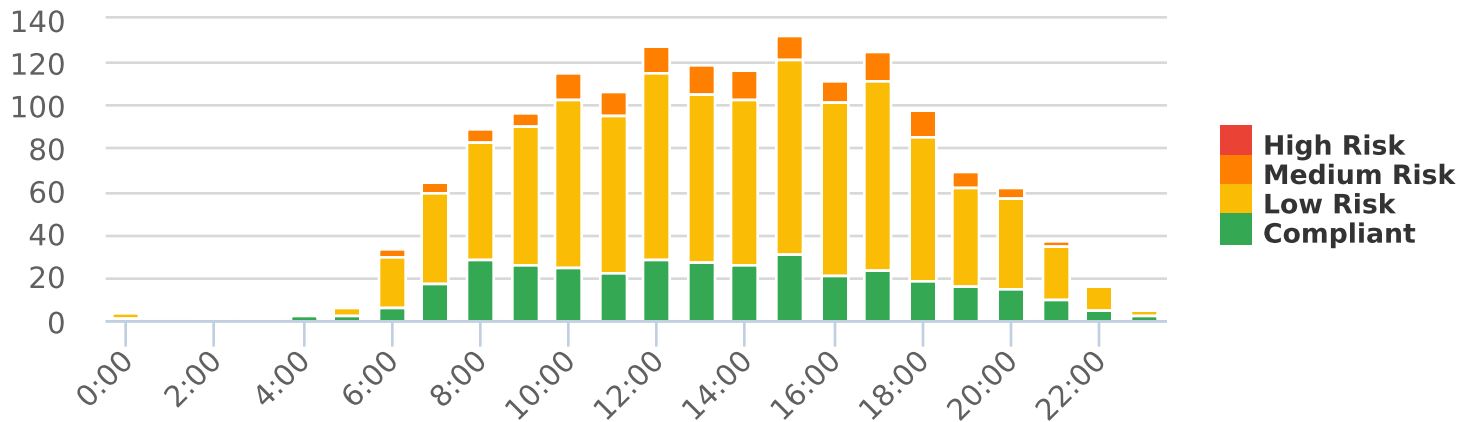

Start: 2021-05-28
 End: 2021-06-03
 Times: 0:00-23:59

Medium Risk Threshold: Speed Limit + 10
 High Risk Threshold: Speed Limit + 20
 Speed Range: 1 to 100
 Time View: By Hour (Avg Volumes)

Compliance % by Hour (Avg)

Compliance by Hour (Avg)

Speeds