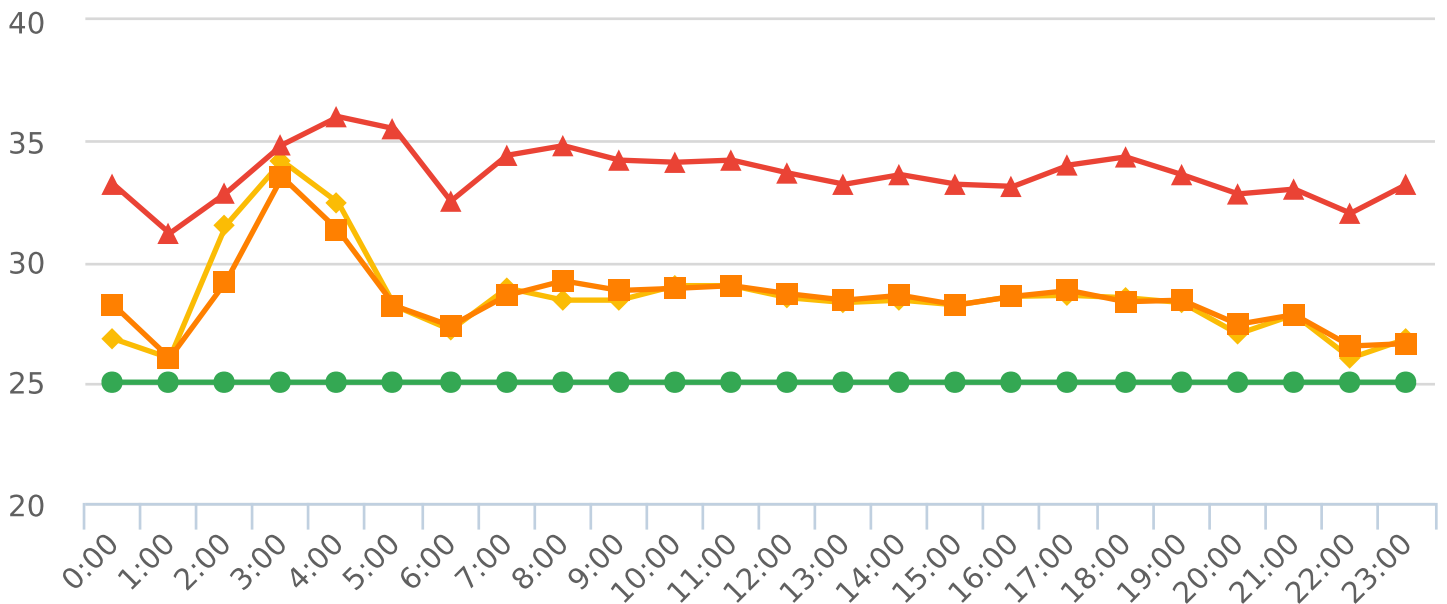

Generated by Joseph McCombs from Evans City-Seven Fields Regional Police on Jul 15, 2020 at 10:51:13 AM

Time of Day: 0:00 to 23:59
 Dates: 6/30/2020 to 7/4/2020

Site: Mars Crider Northridge 7-2020, WB

Overall Summary

Total Days of Data: 5	Minimum Speed: 1
Speed Limit: 25	Maximum Speed: 58
Average Speed: 28.54	Display Status: Weekly Schedule
50th Percentile Speed: 28.52	Average Volume per Day: 3743.6
85th Percentile Speed: 33.64	Total Volume: 18718
Pace Speed Range: 24-34	

■ Violators
 ■ Inside Threshold
 ■ Compliant
 ■ Vehicles Slowed
 ■ Other

● Speed Limit
 ◆ Average Speed
 ■ 50% Speed
 ▲ 85% Speed

Time of Day: 0:00 to 23:59
Dates: 6/30/2020 to 7/4/2020

Site: Mars Crider Northridge 7-2020, WB