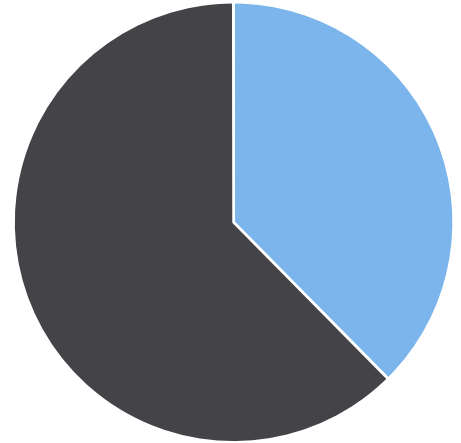

Generated by Joseph McCombs from Evans City-Seven Fields Regional Police on Jul 15, 2020 at 10:51:13 AM

Time of Day: 0:00 to 23:59
 Dates: 6/30/2020 to 7/4/2020

Site: Mars Crider Northridge 7-2020, WB

Overall Summary

Total Days of Data: 5	Minimum Speed: 1
Speed Limit: 25	Maximum Speed: 58
Average Speed: 28.54	Display Status: Weekly Schedule
50th Percentile Speed: 28.52	Average Volume per Day: 3743.6
85th Percentile Speed: 33.64	Total Volume: 18718
Pace Speed Range: 24-34	