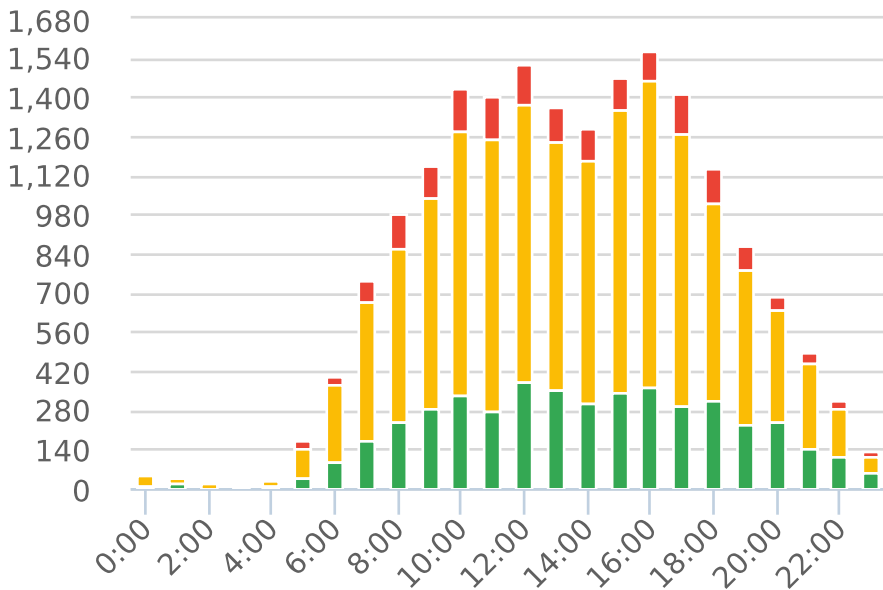

Generated by Joseph McCombs from Evans City-Seven Fields Regional Police on Jul 15, 2020 at 10:51:13 AM

Time of Day: 0:00 to 23:59
 Dates: 6/30/2020 to 7/4/2020

Site: Mars Crider Northridge 7-2020, WB

Overall Summary

Total Days of Data: 5	Minimum Speed: 1
Speed Limit: 25	Maximum Speed: 58
Average Speed: 28.54	Display Status: Weekly Schedule
50th Percentile Speed: 28.52	Average Volume per Day: 3743.6
85th Percentile Speed: 33.64	Total Volume: 18718
Pace Speed Range: 24-34	

■ Violators
 ■ Inside Threshold
 ■ Compliant
 ■ Vehicles Slowed
 ■ Other

● Speed Limit
 ◆ Average Speed
 ■ 50% Speed
 ▲ 85% Speed

Time of Day: 0:00 to 23:59
Dates: 6/30/2020 to 7/4/2020

Site: Mars Crider Northridge 7-2020, WB