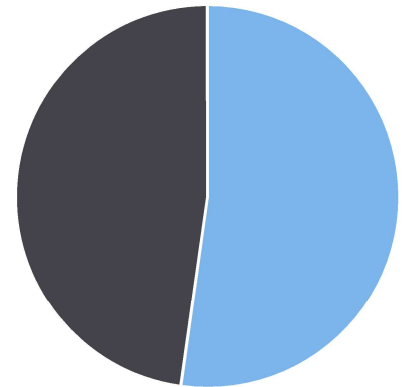

Start: 2022-10-01

End: 2022-10-07

Times: 0:00-23:59

Violation Threshold: Speed Limit + 10

Speed Range: 1 to 150

Overall Summary

Total Days of Data: 7

Speed Limit: 25

Average Speed: 23.85

50th Percentile Speed: 25.74

85th Percentile Speed: 31.83

Pace Speed Range: 23-33

Minimum Speed: 5

Maximum Speed: 55

Display Mode: Speed Display

Average Volume per Day: 2191.3

Total Volume: 15339

● **Violators**
● **Inside Threshold**
● **Compliant**
● **Vehicles Slowed**
● **Other**