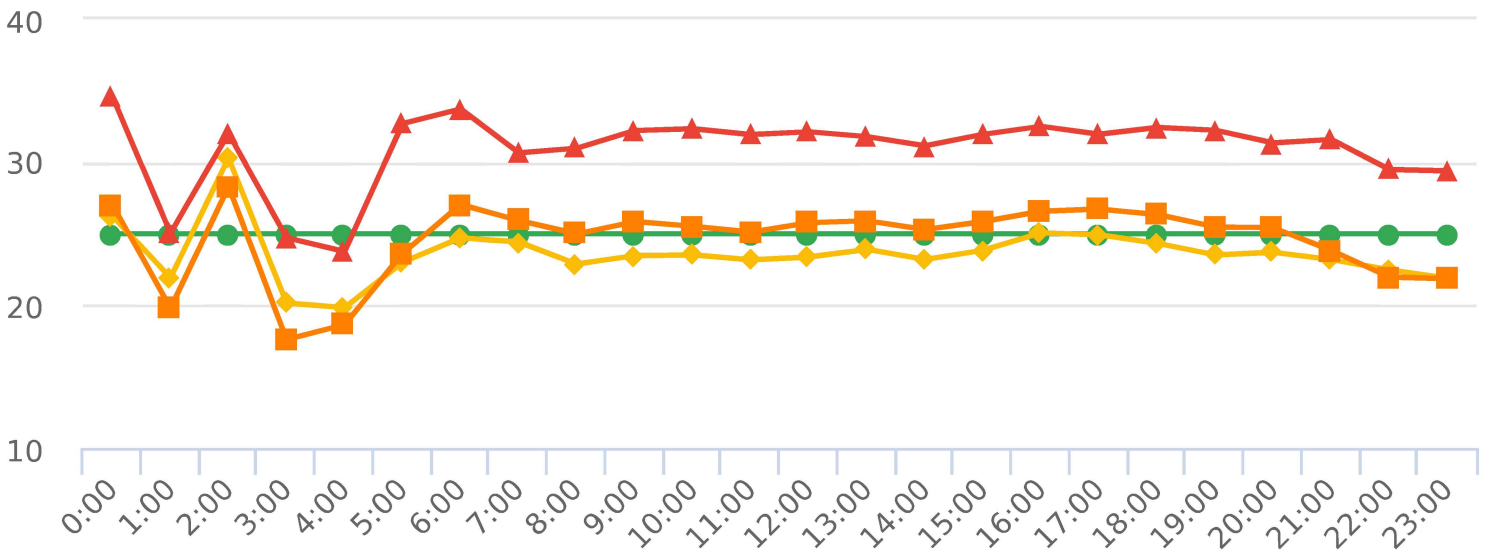

Start: 2022-10-01

End: 2022-10-07

Times: 0:00-23:59

Violation Threshold: Speed Limit + 10

Speed Range: 1 to 150

Overall Summary

Total Days of Data: 7

Speed Limit: 25

Average Speed: 23.85

50th Percentile Speed: 25.74

85th Percentile Speed: 31.83

Pace Speed Range: 23-33

Minimum Speed: 5

Maximum Speed: 55

Display Mode: Speed Display

Average Volume per Day: 2191.3

Total Volume: 15339

● **Violators**
 ● **Inside Threshold**
 ● **Compliant**
 ● **Vehicles Slowed**
 ● **Other**

● **Speed Limit**
 ◆ **Average Speed**
 ■ **50% Speed**
 ▲ **85% Speed**