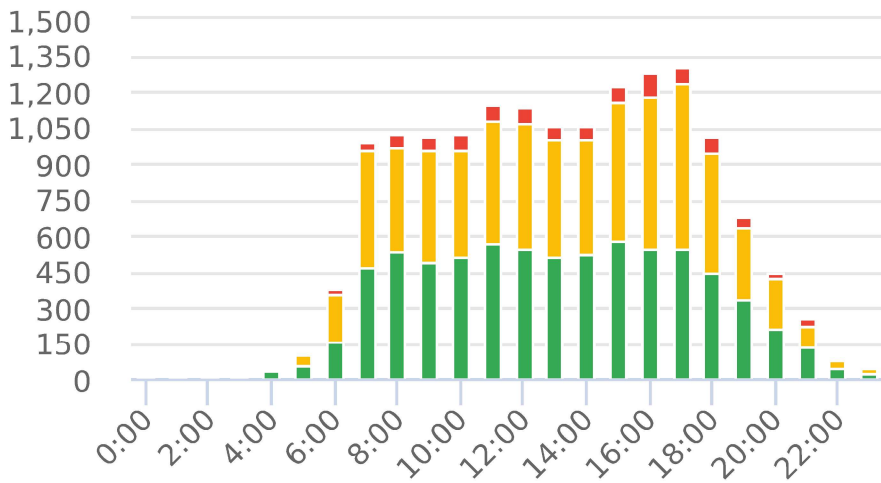

Start: 2022-10-01

End: 2022-10-07

Times: 0:00-23:59

Violation Threshold: Speed Limit + 10

Speed Range: 1 to 150

Overall Summary

Total Days of Data: 7

Speed Limit: 25

Average Speed: 23.85

50th Percentile Speed: 25.74

85th Percentile Speed: 31.83

Pace Speed Range: 23-33

Minimum Speed: 5

Maximum Speed: 55

Display Mode: Speed Display

Average Volume per Day: 2191.3

Total Volume: 15339

● **Violators**
 ● **Inside Threshold**
 ● **Compliant**
 ● **Vehicles Slowed**
 ● **Other**

● **Speed Limit**
 ◆ **Average Speed**
 ■ **50% Speed**
 ▲ **85% Speed**