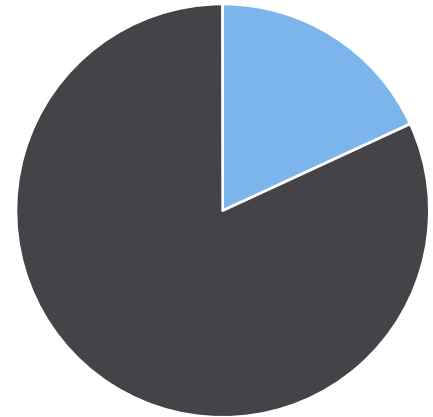

Start: 2020-12-15
 End: 2020-12-29
 Times: 0:00-23:59

Violation Threshold: Speed Limit + 10
 Speed Range: 1 to 100

Overall Summary

Total Days of Data: 8
 Speed Limit: 25
 Average Speed: 29.45
 50th Percentile Speed: 29.28
 85th Percentile Speed: 34.38
 Pace Speed Range: 25-35

Minimum Speed: 5
 Maximum Speed: 48
 Display Mode: Speed Display
 Average Volume per Day: 747.4
 Total Volume: 5979

■ Violators
 ■ Inside Threshold
 ■ Compliant
 ■ Vehicles Slowed
 ■ Other

● Speed Limit
 ◆ Average Speed
 ■ 50% Speed
 ▲ 85% Speed