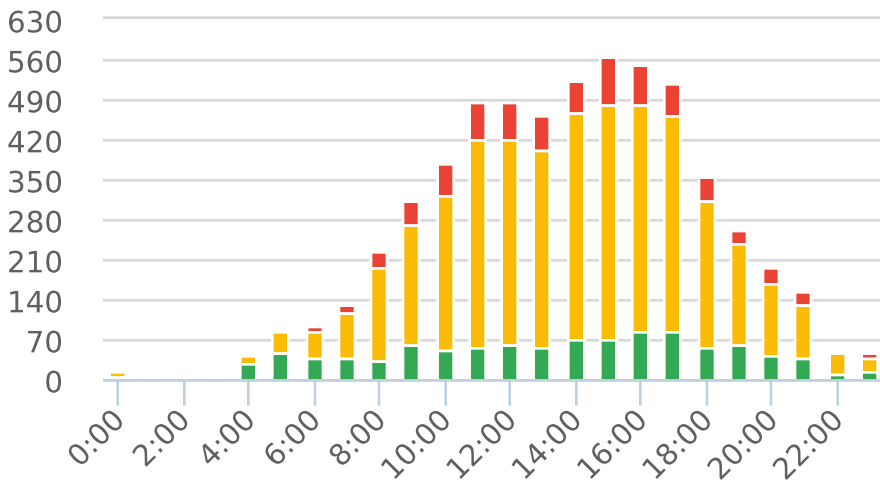

Start: 2020-12-15
 End: 2020-12-29
 Times: 0:00-23:59

Violation Threshold: Speed Limit + 10
 Speed Range: 1 to 100

Overall Summary

Total Days of Data: 8
 Speed Limit: 25
 Average Speed: 29.45
 50th Percentile Speed: 29.28
 85th Percentile Speed: 34.38
 Pace Speed Range: 25-35

Minimum Speed: 5
 Maximum Speed: 48
 Display Mode: Speed Display
 Average Volume per Day: 747.4
 Total Volume: 5979

■ Violators
 ■ Inside Threshold
 ■ Compliant
 ■ Vehicles Slowed
 ■ Other

● Speed Limit
 ◆ Average Speed
 ■ 50% Speed
 ▲ 85% Speed