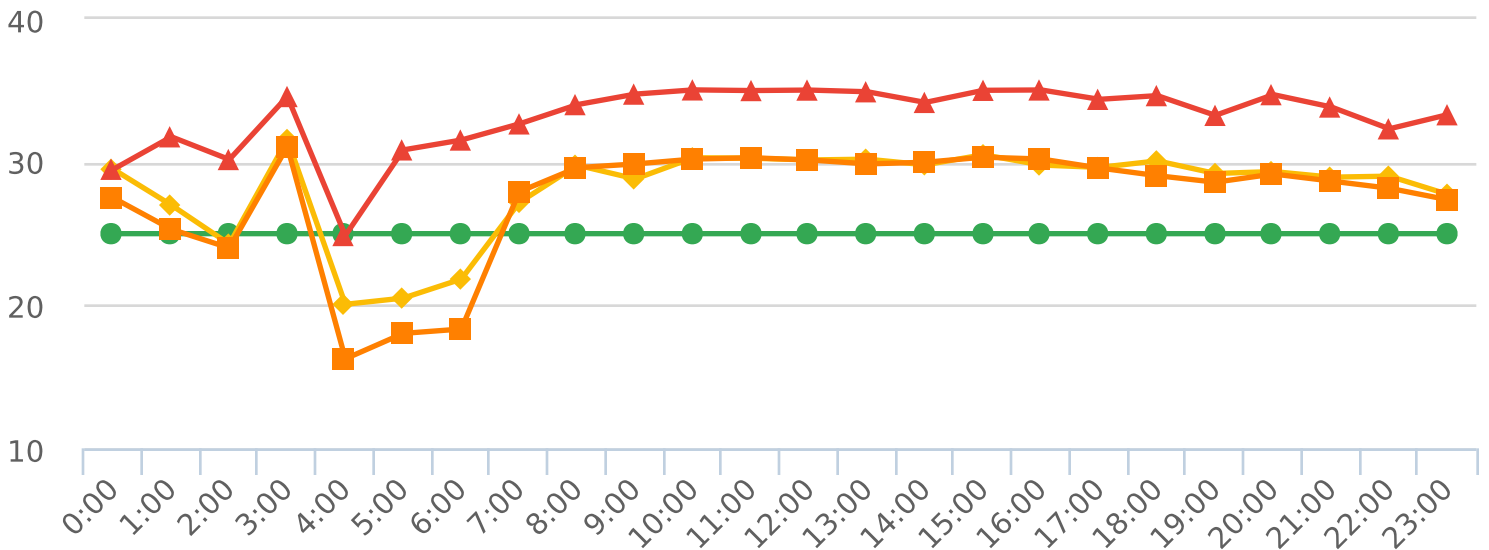

Start: 2020-12-15
 End: 2020-12-29
 Times: 0:00-23:59

Violation Threshold: Speed Limit + 10
 Speed Range: 1 to 100

Overall Summary

Total Days of Data: 8
 Speed Limit: 25
 Average Speed: 29.45
 50th Percentile Speed: 29.28
 85th Percentile Speed: 34.38
 Pace Speed Range: 25-35

Minimum Speed: 5
 Maximum Speed: 48
 Display Mode: Speed Display
 Average Volume per Day: 747.4
 Total Volume: 5979

■ Violators
 ■ Inside Threshold
 ■ Compliant
 ■ Vehicles Slowed
 ■ Other

● Speed Limit
 ◆ Average Speed
 ■ 50% Speed
 ▲ 85% Speed