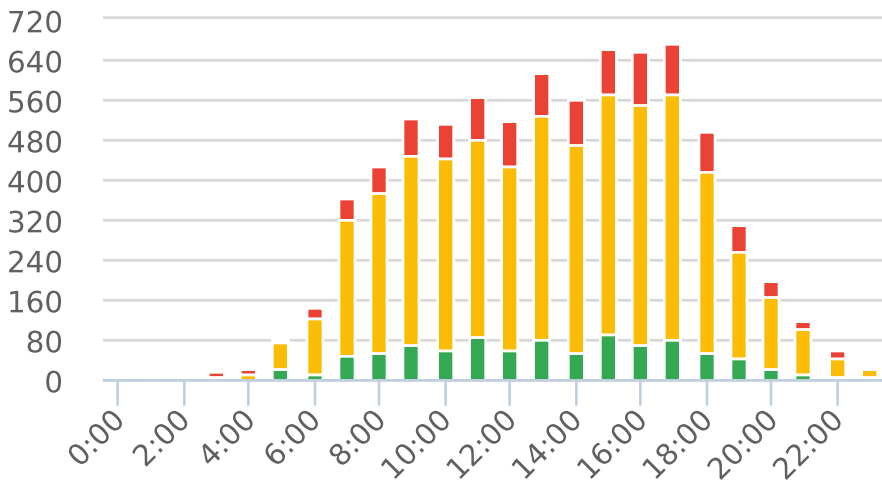

Start: 2021-03-02
 End: 2021-03-09
 Times: 0:00-23:59

Violation Threshold: Speed Limit + 10
 Speed Range: 1 to 100

Overall Summary

Total Days of Data: 7
 Speed Limit: 25
 Average Speed: 30.44
 50th Percentile Speed: 30.24
 85th Percentile Speed: 35.15
 Pace Speed Range: 25-35

Minimum Speed: 5
 Maximum Speed: 52
 Display Mode: Speed Display
 Average Volume per Day: 1080.6
 Total Volume: 7564

■ Violators
 ■ Inside Threshold
 ■ Compliant
 ■ Vehicles Slowed
 ■ Other

● Speed Limit
 ◆ Average Speed
 ■ 50% Speed
 ▲ 85% Speed