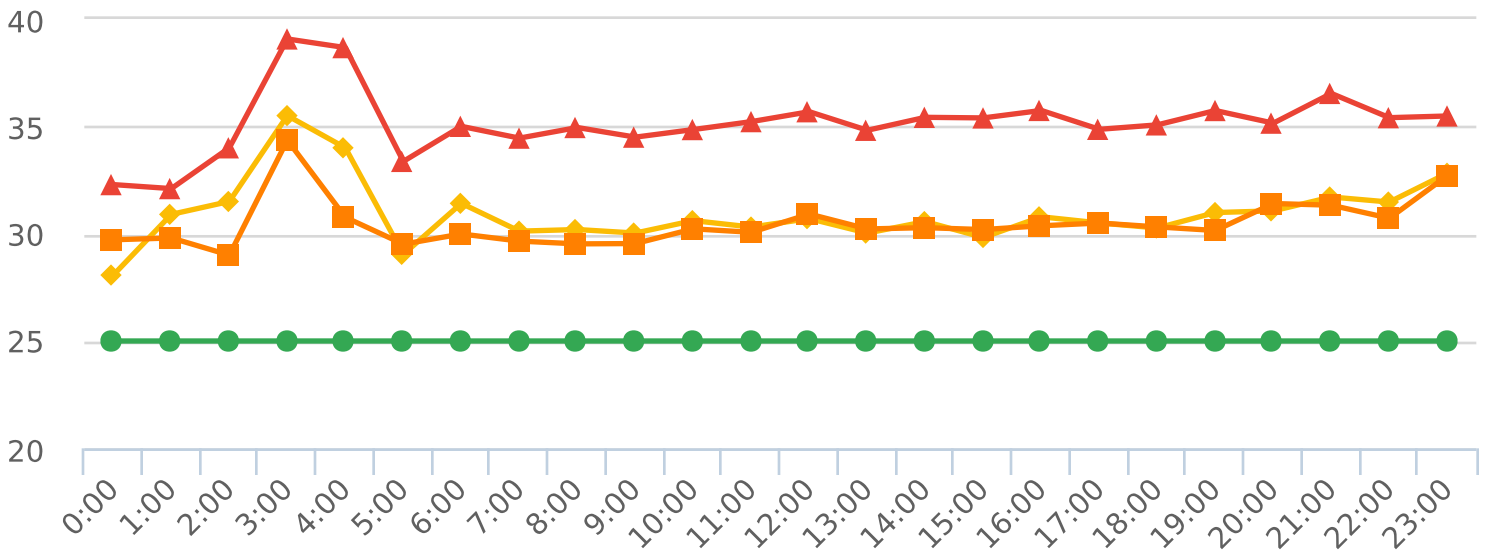

Start: 2021-03-02
 End: 2021-03-09
 Times: 0:00-23:59

Violation Threshold: Speed Limit + 10
 Speed Range: 1 to 100

Overall Summary

Total Days of Data: 7
 Speed Limit: 25
 Average Speed: 30.44
 50th Percentile Speed: 30.24
 85th Percentile Speed: 35.15
 Pace Speed Range: 25-35

Minimum Speed: 5
 Maximum Speed: 52
 Display Mode: Speed Display
 Average Volume per Day: 1080.6
 Total Volume: 7564

■ Violators
 ■ Inside Threshold
 ■ Compliant
 ■ Vehicles Slowed
 ■ Other

● Speed Limit
 ◆ Average Speed
 ■ 50% Speed
 ▲ 85% Speed