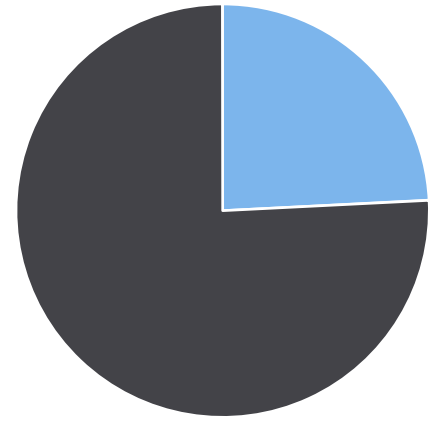

Start: 2021-03-02
 End: 2021-03-09
 Times: 0:00-23:59

Violation Threshold: Speed Limit + 10
 Speed Range: 1 to 100

Overall Summary

Total Days of Data: 7
 Speed Limit: 25
 Average Speed: 30.44
 50th Percentile Speed: 30.24
 85th Percentile Speed: 35.15
 Pace Speed Range: 25-35

Minimum Speed: 5
 Maximum Speed: 52
 Display Mode: Speed Display
 Average Volume per Day: 1080.6
 Total Volume: 7564

■ Violators
 ■ Inside Threshold
 ■ Compliant
 ■ Vehicles Slowed
 ■ Other

● Speed Limit
 ◆ Average Speed
 ■ 50% Speed
 ▲ 85% Speed