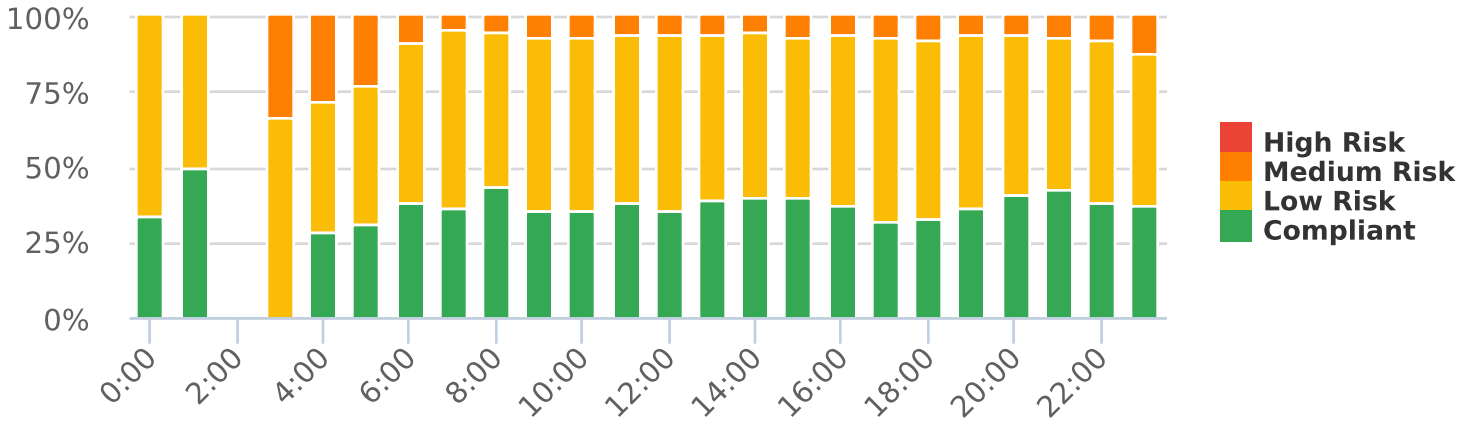

Start: 2021-04-27
 End: 2021-05-08
 Times: 0:00-23:59

Compliance & Risk Report

Mars-Crider 4.29.21, WB

Medium Risk Threshold: Speed Limit + 10

High Risk Threshold: Speed Limit + 20

Speed Range: 1 to 100

Time View: By Hour (Avg Volumes)

Compliance % by Hour (Avg)

Compliance by Hour (Avg)

Speeds