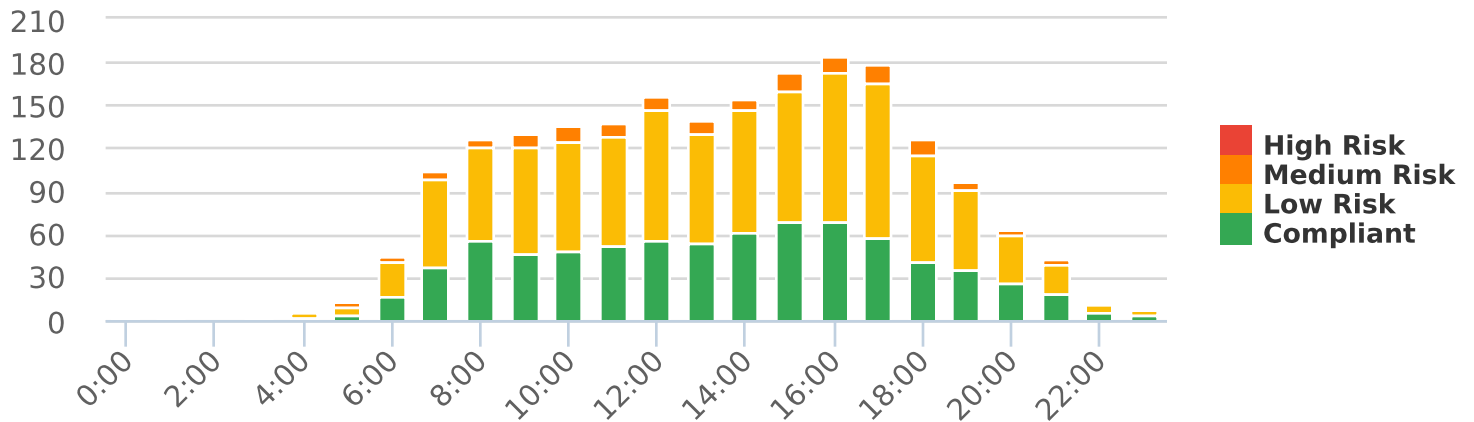

Start: 2021-04-27
 End: 2021-05-08
 Times: 0:00-23:59

Compliance & Risk Report

Mars-Crider 4.29.21, WB

Medium Risk Threshold: Speed Limit + 10

High Risk Threshold: Speed Limit + 20

Speed Range: 1 to 100

Time View: By Hour (Avg Volumes)

Compliance % by Hour (Avg)

Compliance by Hour (Avg)

Speeds